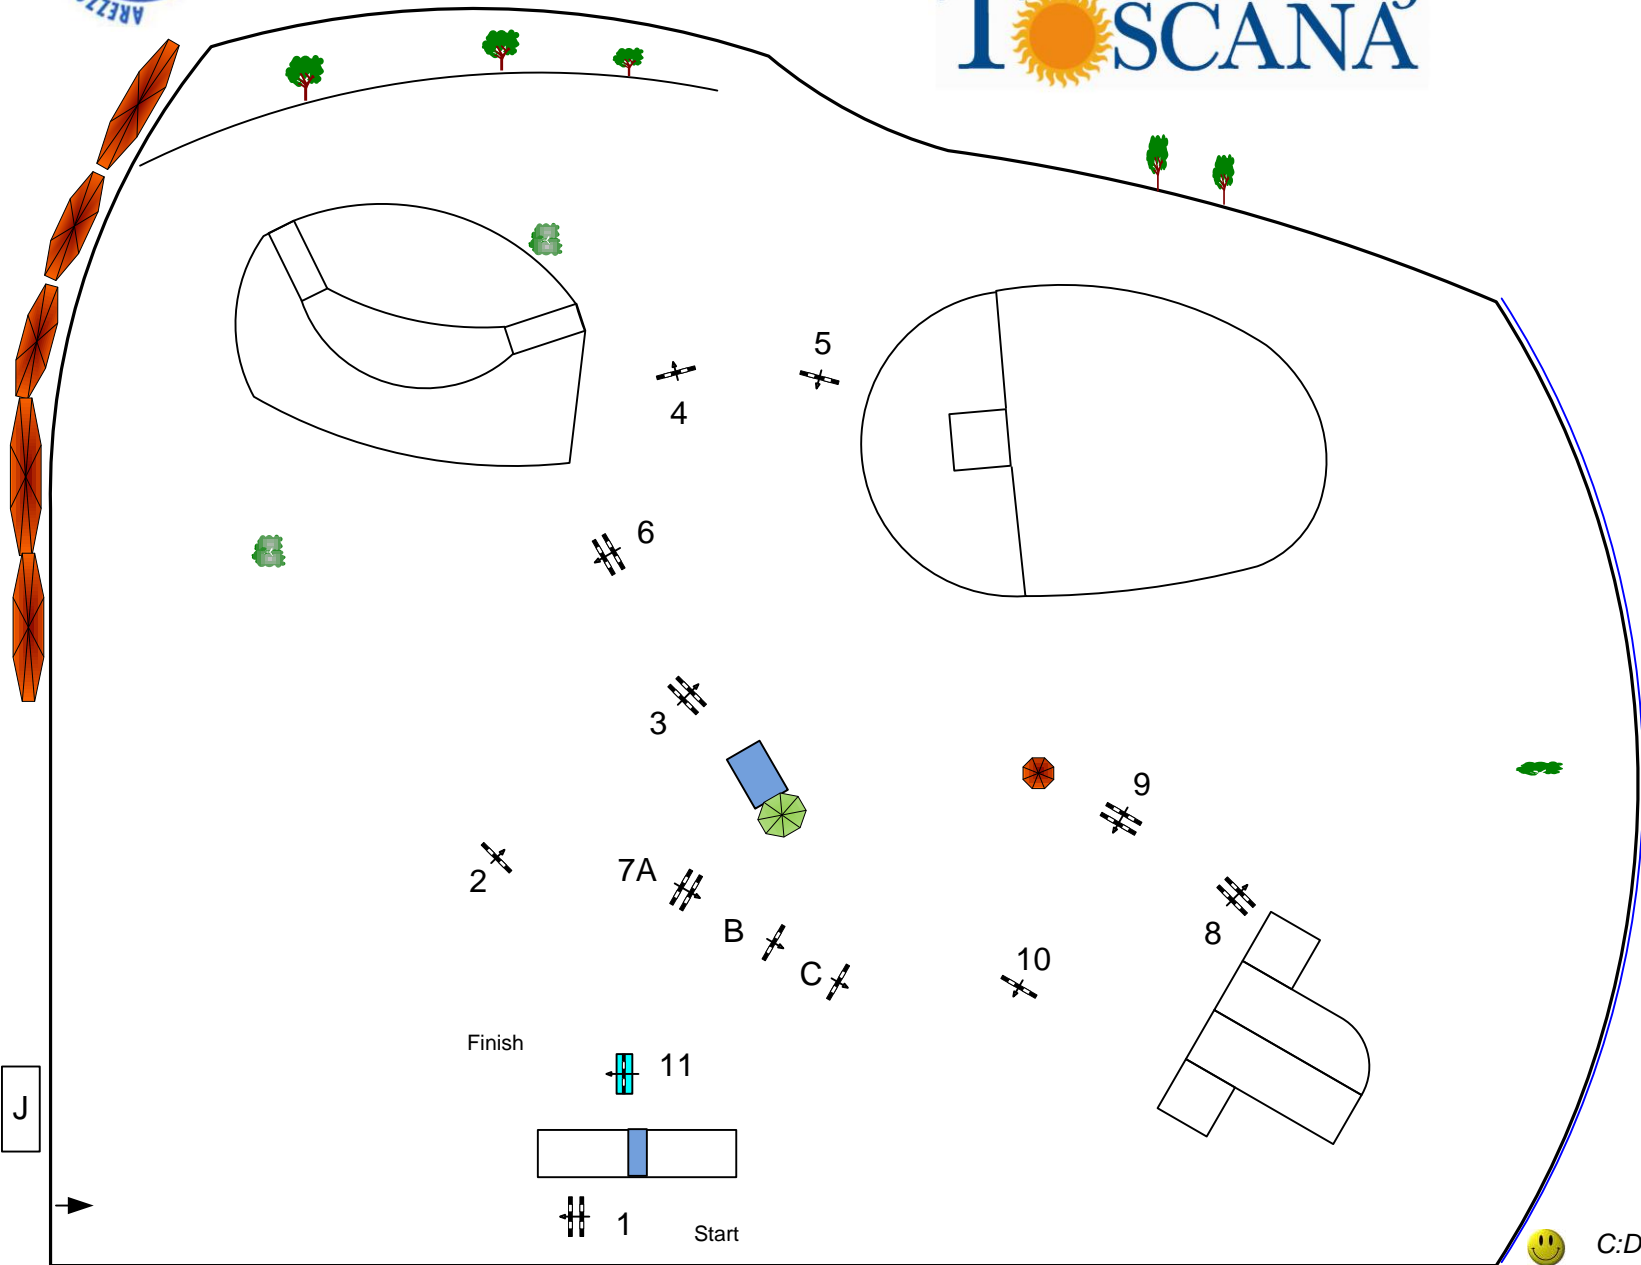

12 March · 14 April
T  **TOUR 2013**
SCANA

Class No.:

75

GOLD TOUR 145 Q

Competition against the clock

Table: A

FEI RG / Art. 238.2.1

Height: 1,45 m

Speed: 350 m/min

Length: 430 m

Time allowed: 74 sec

Time limit: 148 sec

Obstacles: 11

Efforts: 13

Penalty sec

Phase 2, Jump-Off:

Length: 0 m

Time allowed: 0 sec

Time limit: 0 sec

C:D: Elio Travagliati (ITA), Volker Schmidt (GER)