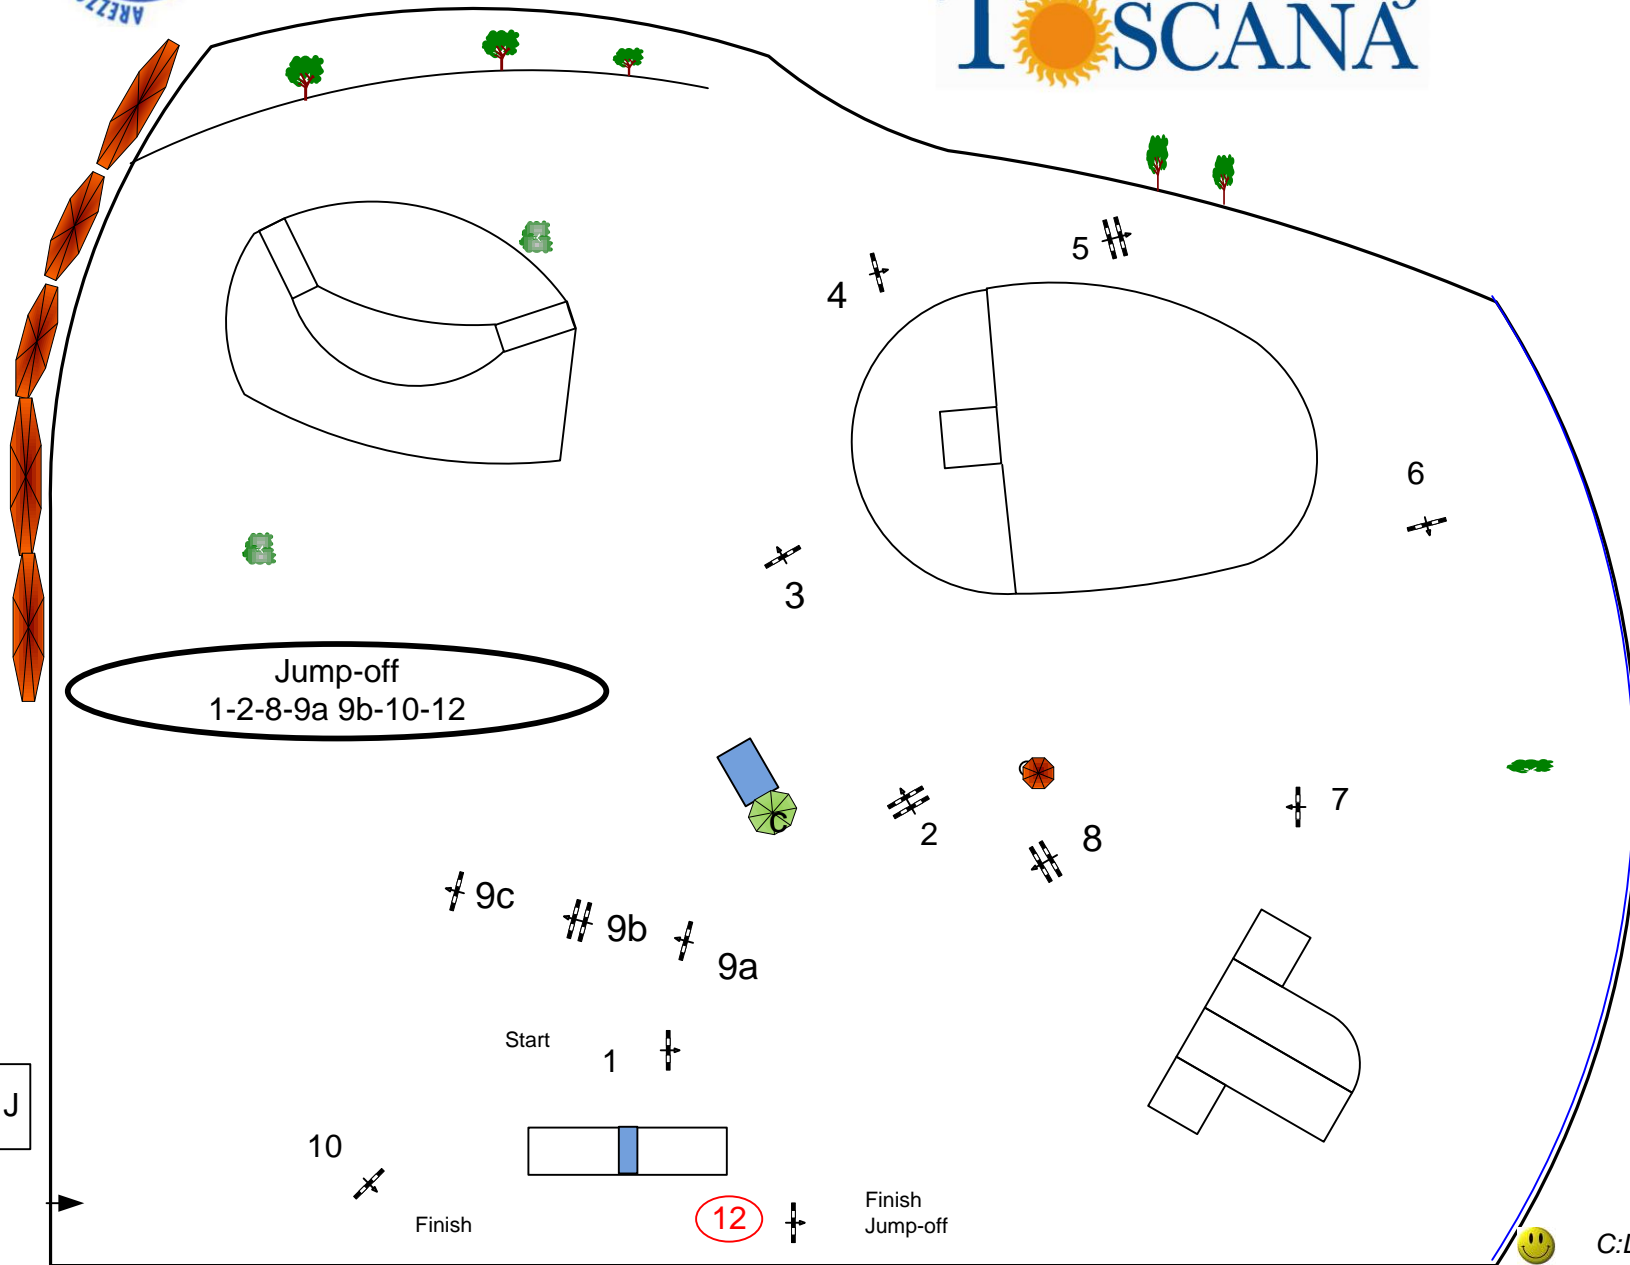

12 March · 14 April
T  **TOUR 2013**
SCANA

Class No.:

275

Pony Tour GRAND PRIX

Competition with one jump-off

Table: A

FEI RG / Art. 238.2.2

Height: 1,25-130 m

Speed: 350 m/min

Length: 420 m

Time allowed: 72 sec

Time limit: 144 sec

Obstacles: 10

Efforts: 12

Penalty sec

Phase 2, Jump-Off:

Length: 280 m

Time allowed: 48 sec

Time limit: 96 sec

Jump-off
 1-2-8-9a 9b-10-12

C:D: Elio Travagliati (ITA), Volker Schmidt (GER)