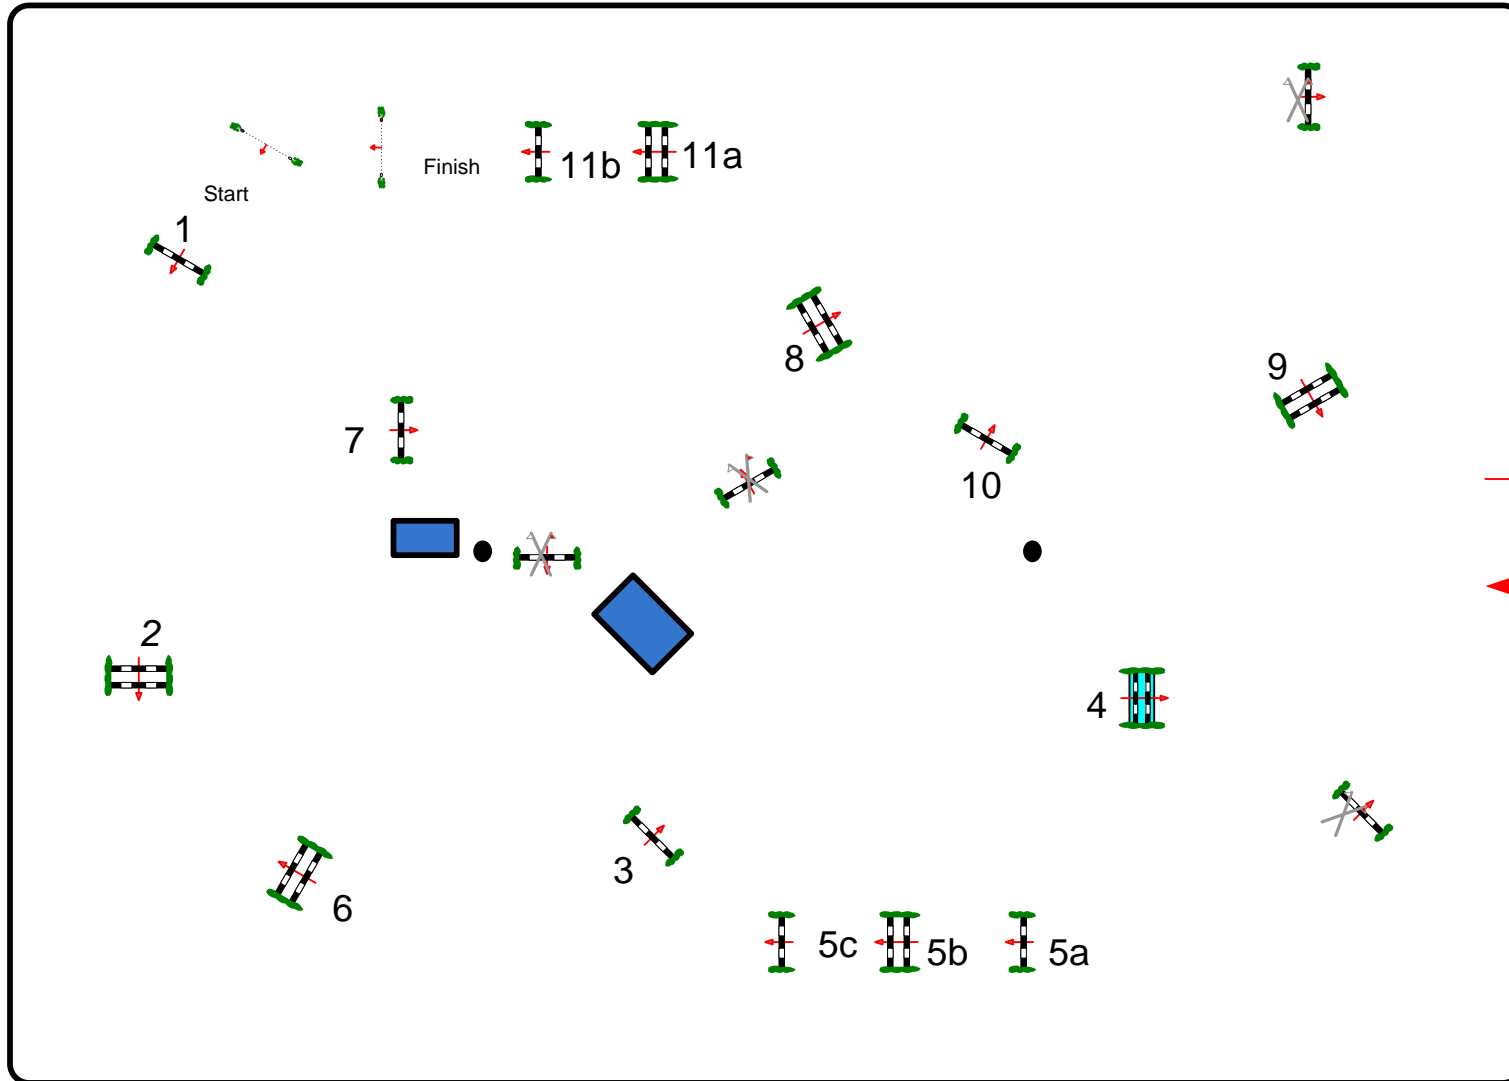

DANTE ARENA

Class No.: 85
Silver Tour
Competition against the clock
23 March 2013
Start: 12:45

Table: A
 National RG:
 FEI RG / Art. 238.2.1
 Height: 1,35 m

Speed: 350 m/min
 Length: 460 m
 Time allowed: 79 sec
 Time limit: 158 sec

Obstacles: 11
 Efforts: 14
 Penalty sec
 Closed combination:

1st Jump-off:
 Length: 0 m
 Time allowed: 0 sec
 Time limit: 0 sec

2nd Jump-off:
 Length: 0 m
 Time allowed: 0 sec
 Time limit: 0 sec