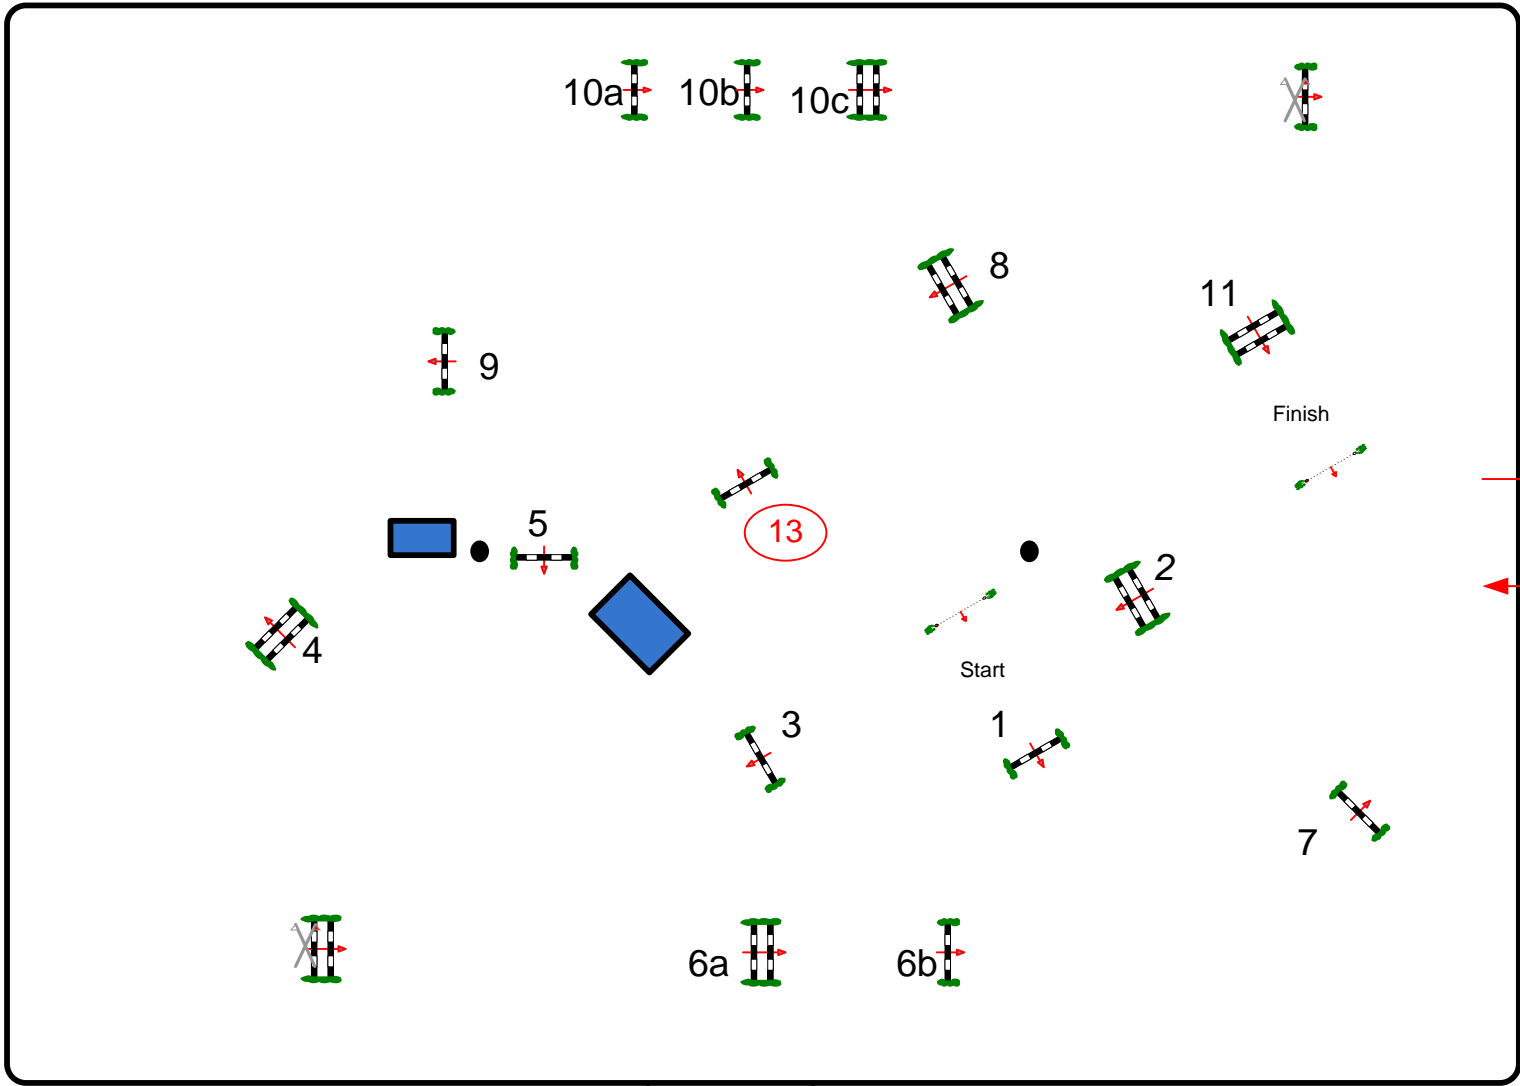

DANTE ARENA

Class No.: 86
Silver Tour
Competition with immediate jump off
23 March 2013
Start: 9:45

Table: A
 National RG:
 FEI RG / Art. 238.2.2.1
 Height: 1,35 m

Speed: 350 m/min

Length: 480 m
 Time allowed: 83 sec
 Time limit: 166 sec

Obstacles: 11
 Efforts: 14
 Penalty sec
 Closed combination:

1st Jump-off:
4,5,6ab,7,2,13,11
 Length: 300 m
 Time allowed: 52 sec
 Time limit: 104 sec

2nd Jump-off:
 Length: 0 m
 Time allowed: 0 sec
 Time limit: 0 sec