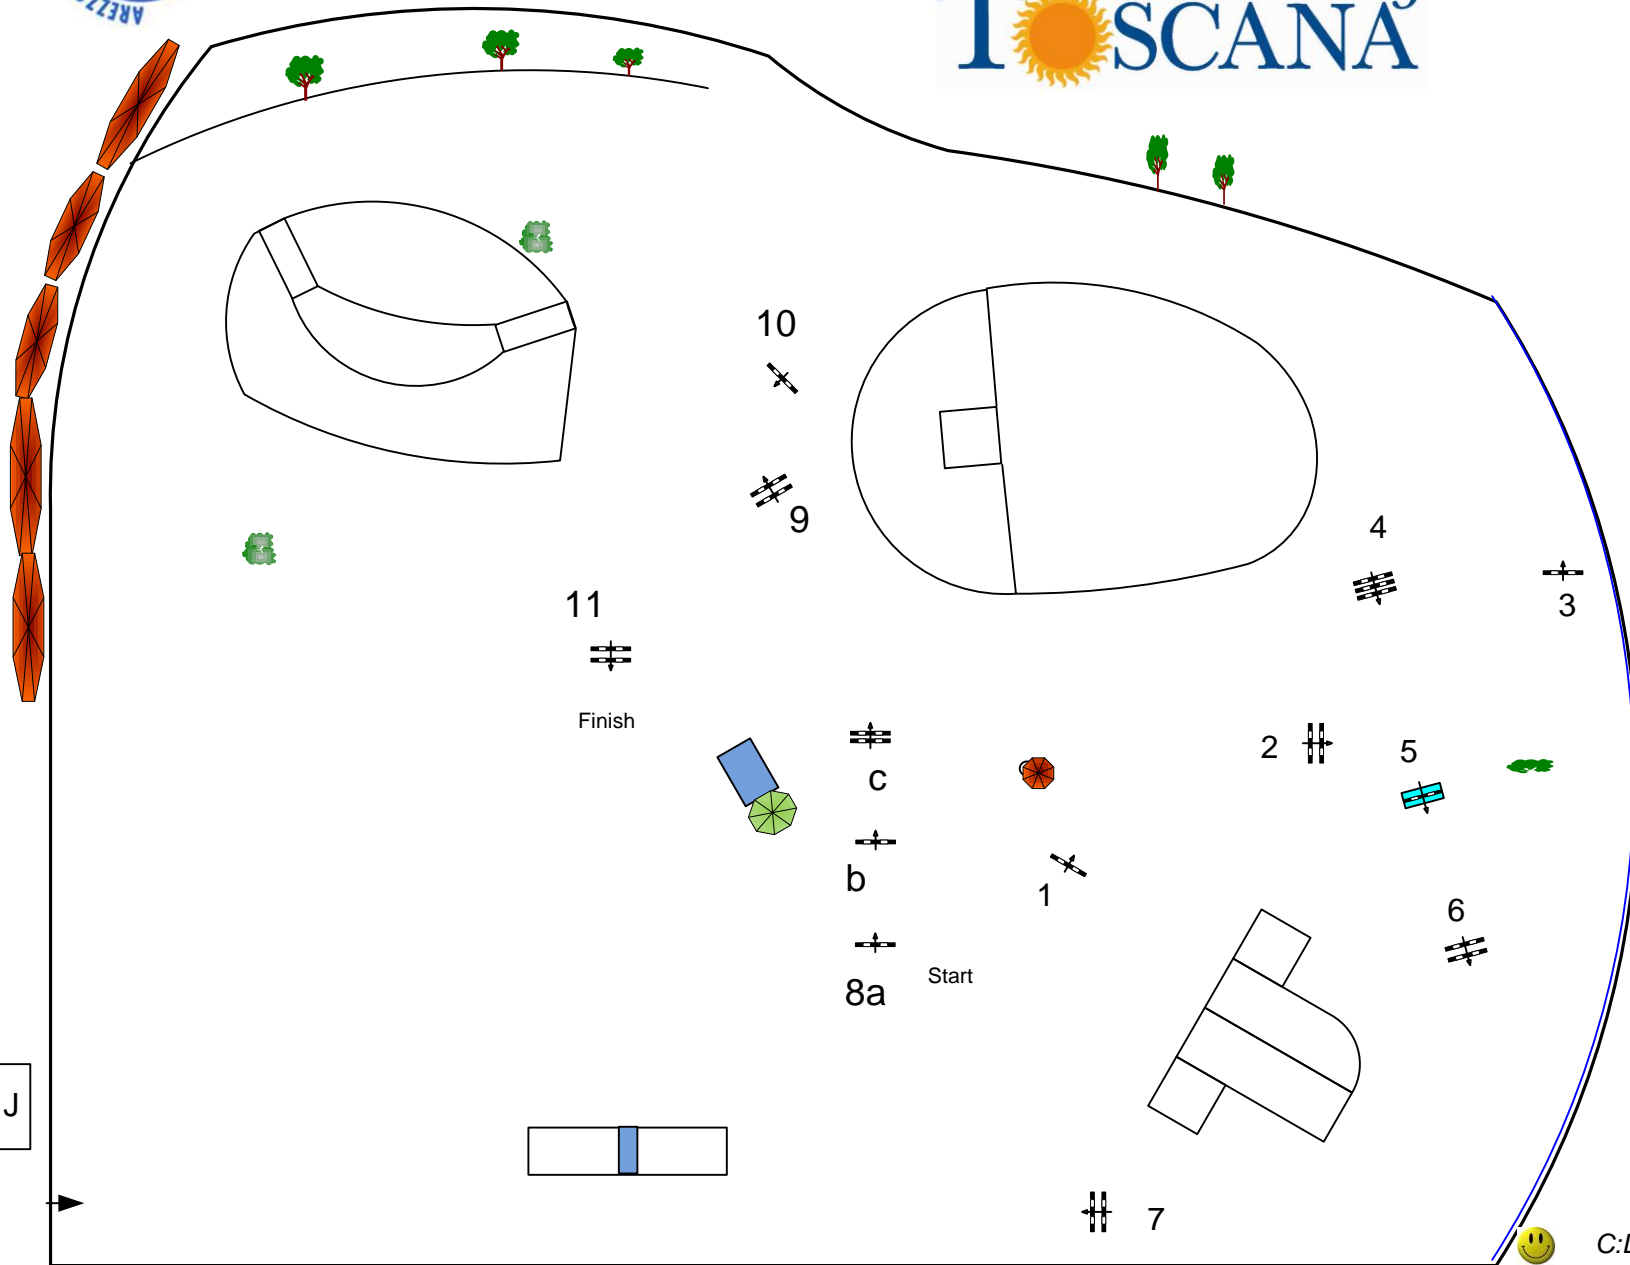

12 March · 14 April  
**T**  **TOUR 2013**  
**SCANA**

Class No.:

87

**SIVER TOUR 140 Q**

**Competition against the clock**

Table: A

FEI RG / Art. 238.2.1  
 Height: 1,40 m

Speed: 350 m/min

Length: 420 m  
 Time allowed: 72 sec  
 Time limit: 144 sec

Obstacles: 11  
 Efforts: 13  
 Penalty sec

Phase 2, Jump-Off:

Length: 0 m  
 Time allowed: 0 sec  
 Time limit: 0 sec

C:D: Elio Travagliati (ITA), Volker Schmidt (GER)