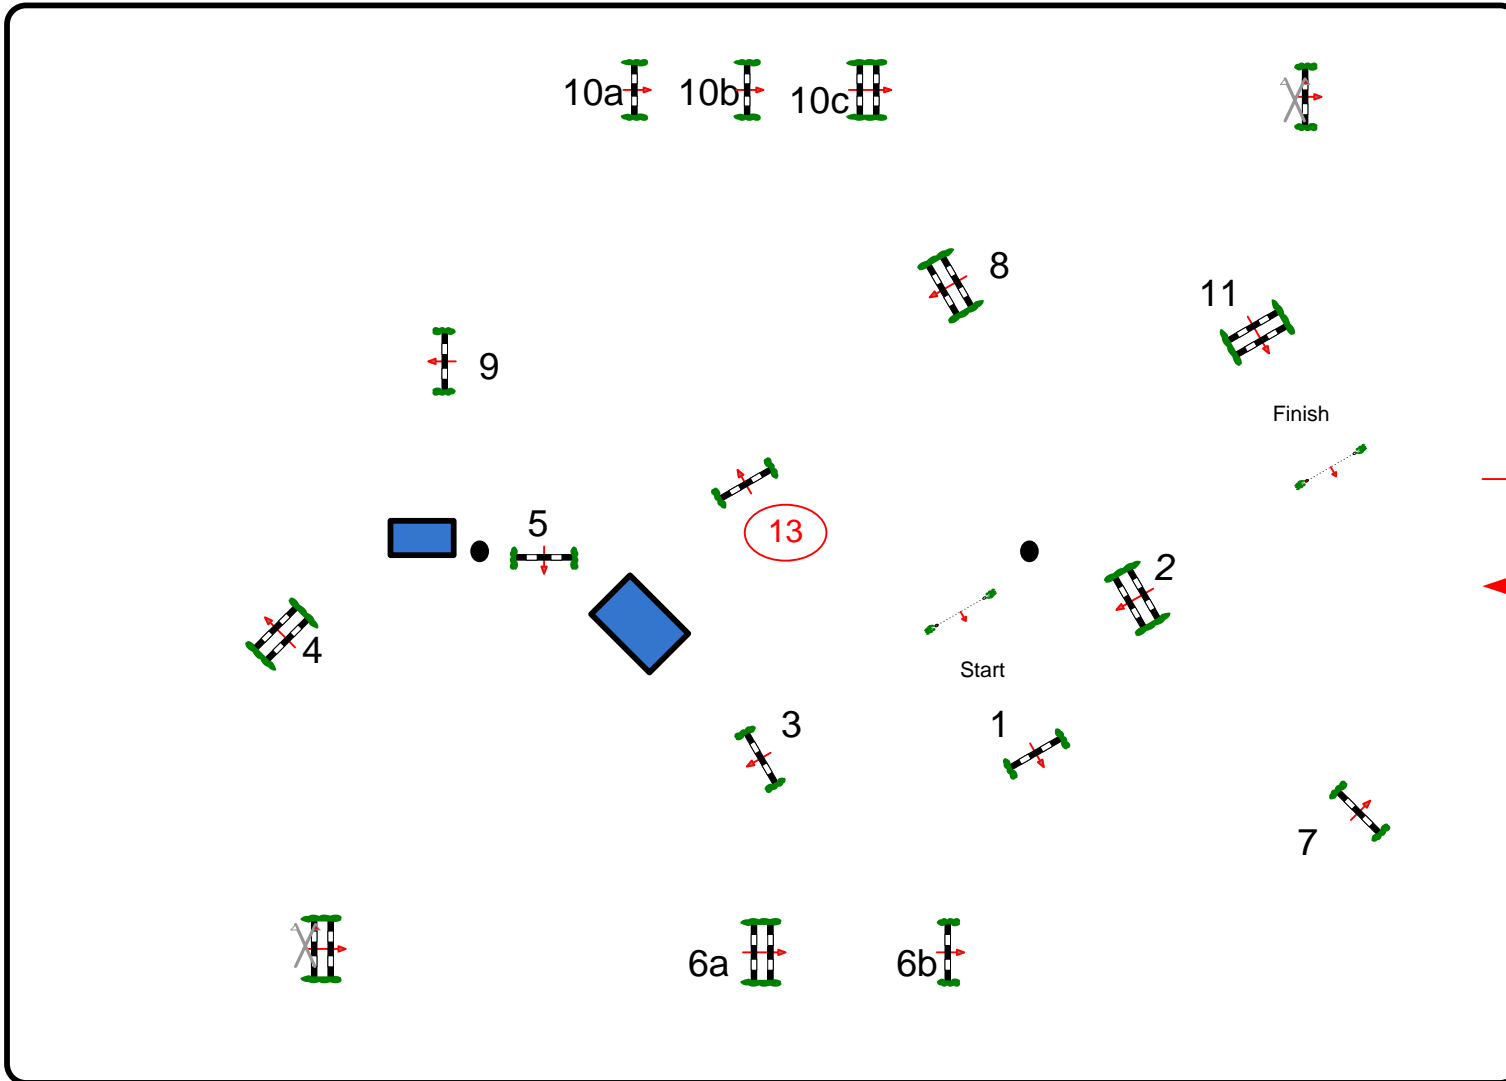

DANTE ARENA

Class No.: 88
Gold Tour
Competition with immediate jump off
23 March 2013
Start: 8:15

Table: A
National RG:
FEI RG / Art. 238.2.2.1
Height: 1,35 m

Speed: 350 m/min

Length: 480 m
Time allowed: 83 sec
Time limit: 166 sec

Obstacles: 11
Efforts: 14
Penalty sec
Closed combination:

1st Jump-off:
4,5,6ab,7,2,13,11
Length: 300 m
Time allowed: 52 sec
Time limit: 104 sec

2nd Jump-off:

Length: 0 m
Time allowed: 0 sec
Time limit: 0 sec