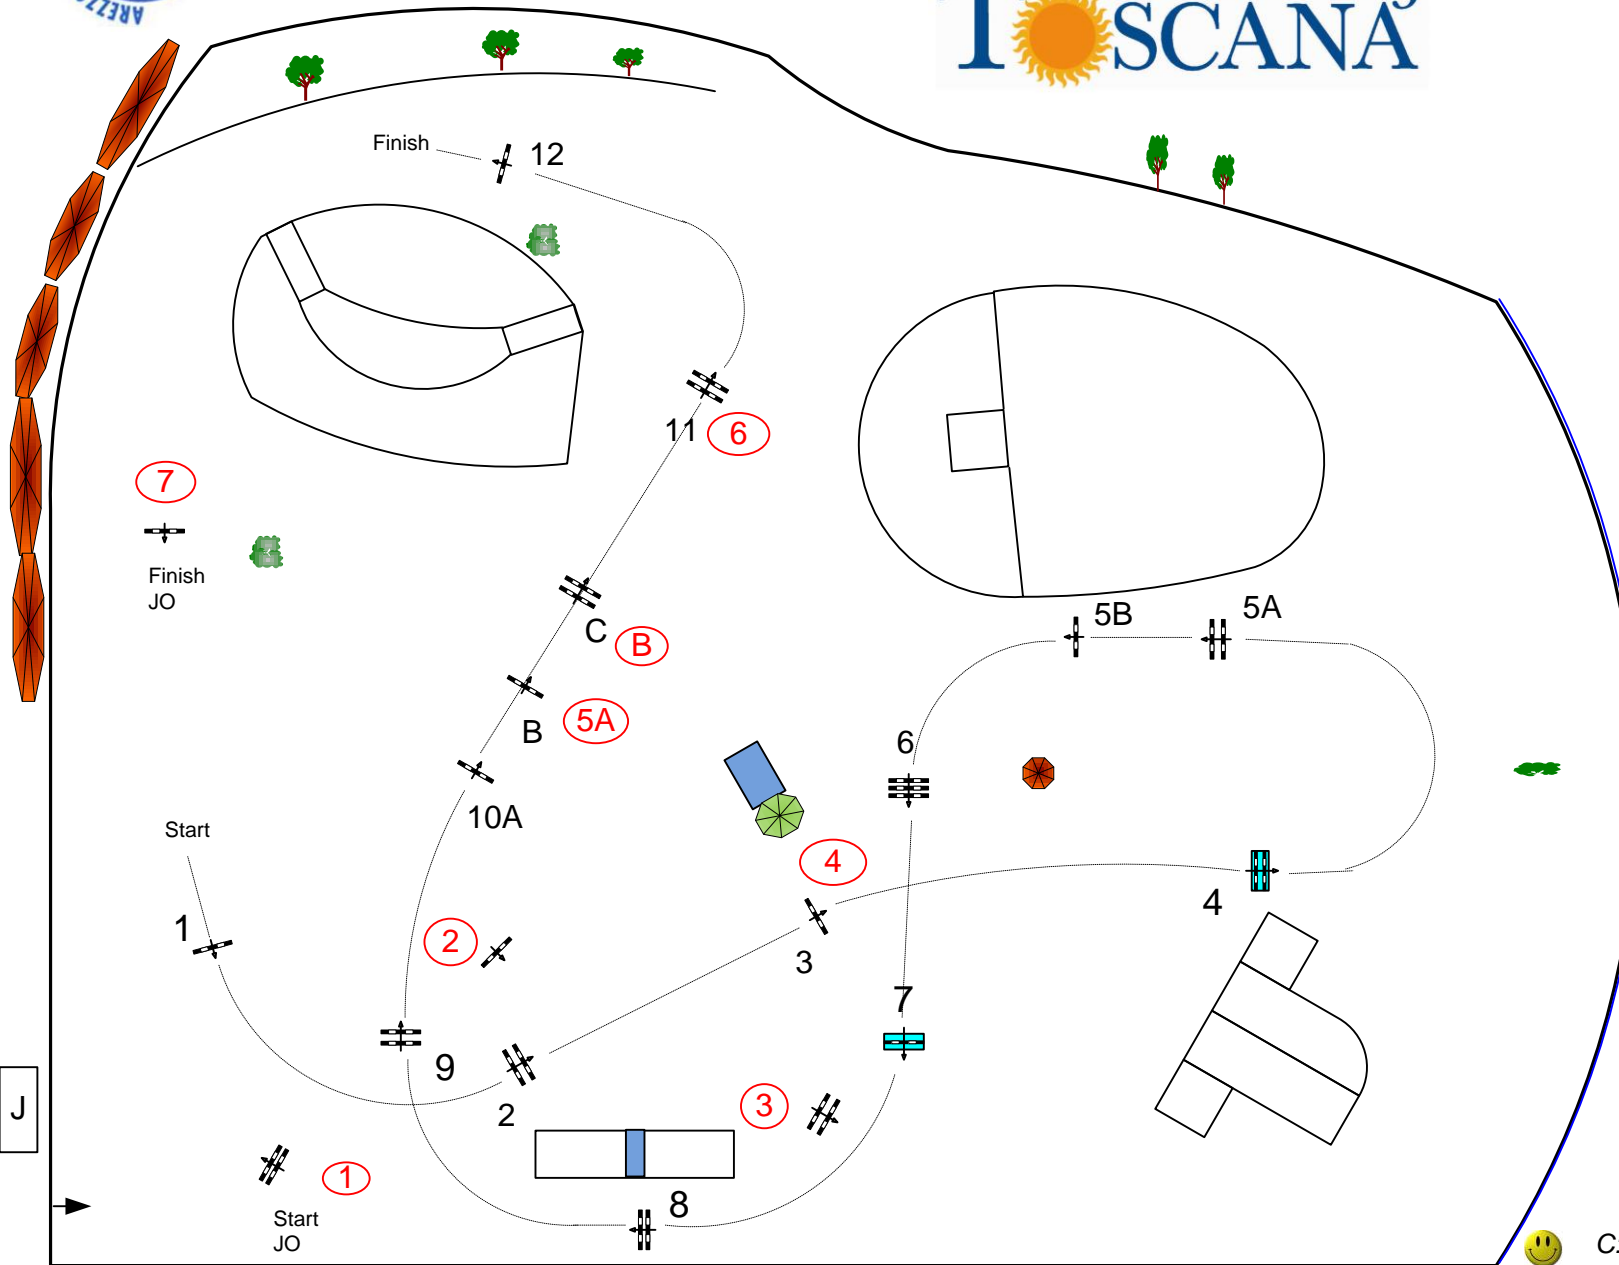

12 March · 14 April
T  **TOUR 2013**
SCANA

Class No.:

104

GOLD TOUR GRAND PRIX 150

Competition over two rounds

Table: A

FEI RG / Art. 273.3.3.1

Height: 1,50 m

Speed: 375 m/min

Length: 440 m

Time allowed: 71 sec

Time limit: 142 sec

Obstacles: 12

Efforts: 15

Penalty sec

2. Round: 1-7 (Red Numbers)

Phase 2, Jump-Off:

Length: 350 m

Time allowed: 56 sec

Time limit: 112 sec

C:D:  Elio Travagliati (ITA), Volker Schmidt (GER)