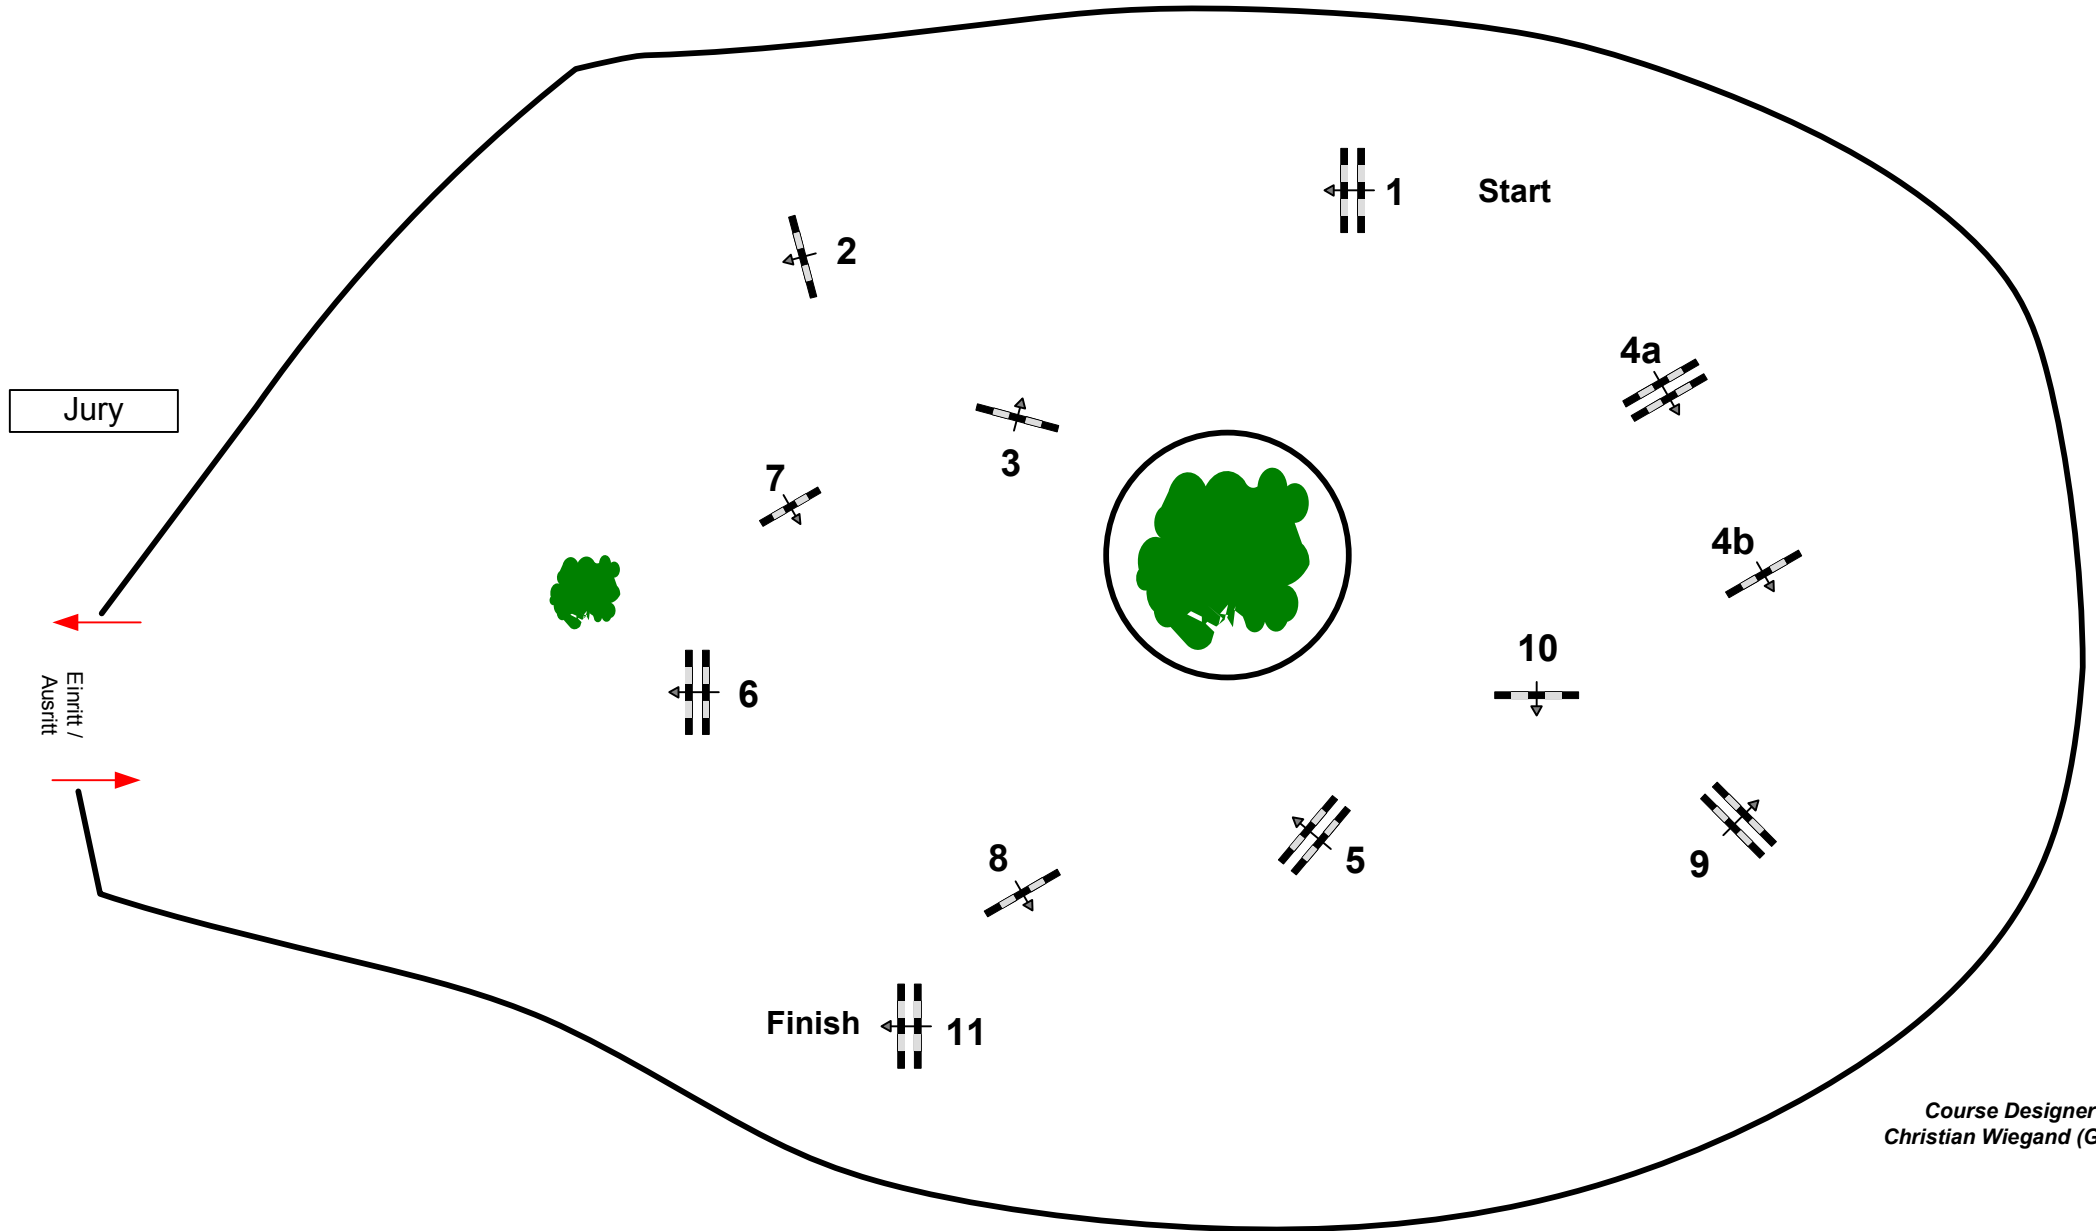

# CSI\*\*\*Paderborn 2013

Class No.: 1

Opening Class

Competition against the clock

Table: A  
National RG:  
FEI RG / Art. 238.2.1  
Height: 1,40 m

Speed: 350 m/min  
Length: 410 m  
Time allowed: 71 sec  
Time limit: 142 sec

Jump-off:  
Length:  
Time allowed:  
Time limit:

Course Designer  
Christian Wiegand (GER)