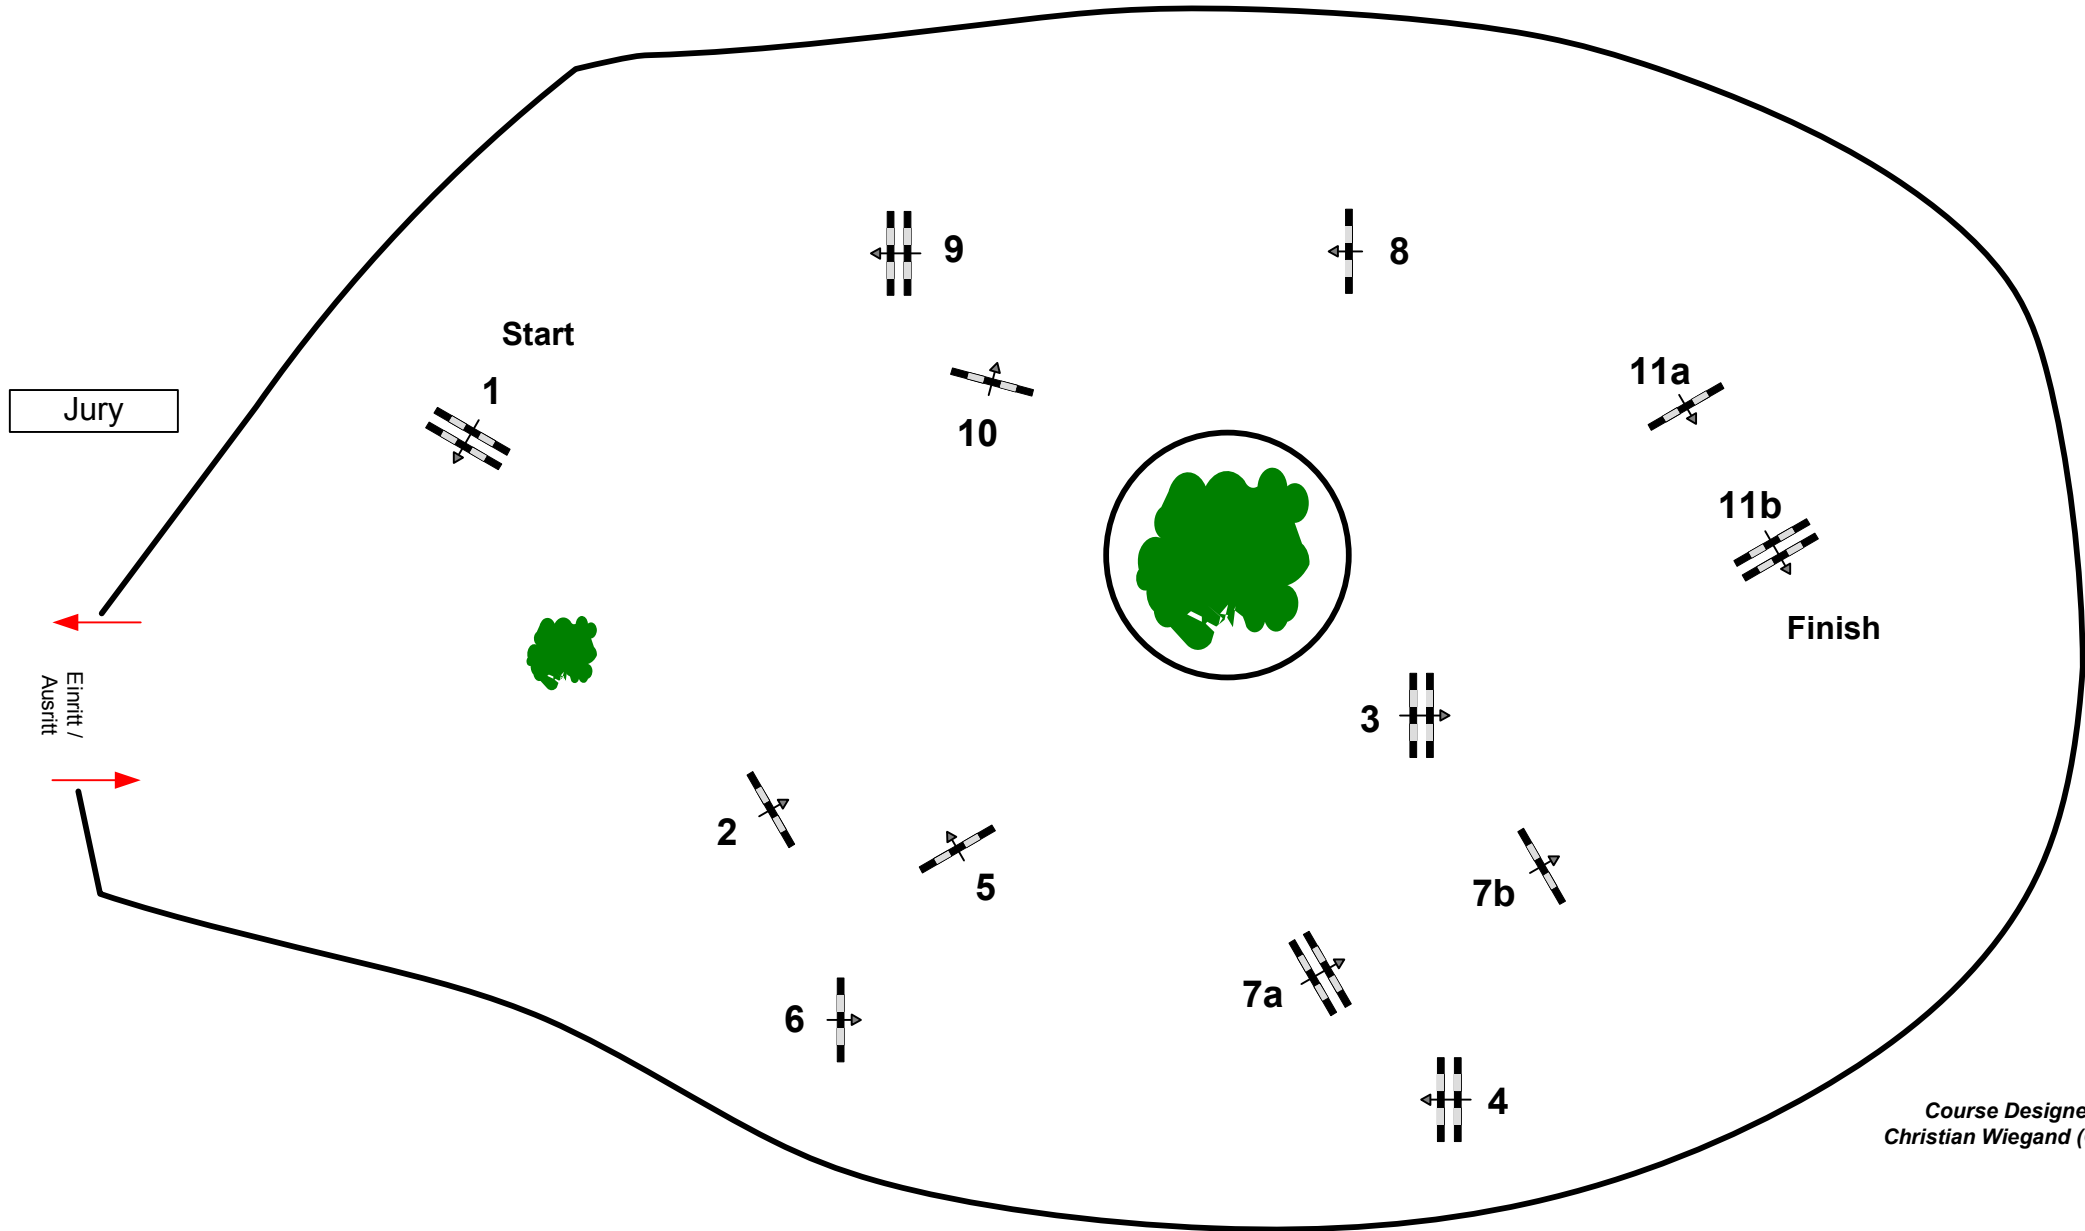

CSI***Paderborn 2013

Class No.: 8

Poresta Youngster Tour

Competition against the clock

Table: A
National RG:
FEI RG / Art. 238.2.1
Height: 1,40 m

Speed: 350 m/min
Length: 420 m
Time allowed: 72 sec
Time limit: 144 sec

Jump-off:
Length:
Time allowed:
Time limit:

Course Designer
Christian Wiegand (GER)