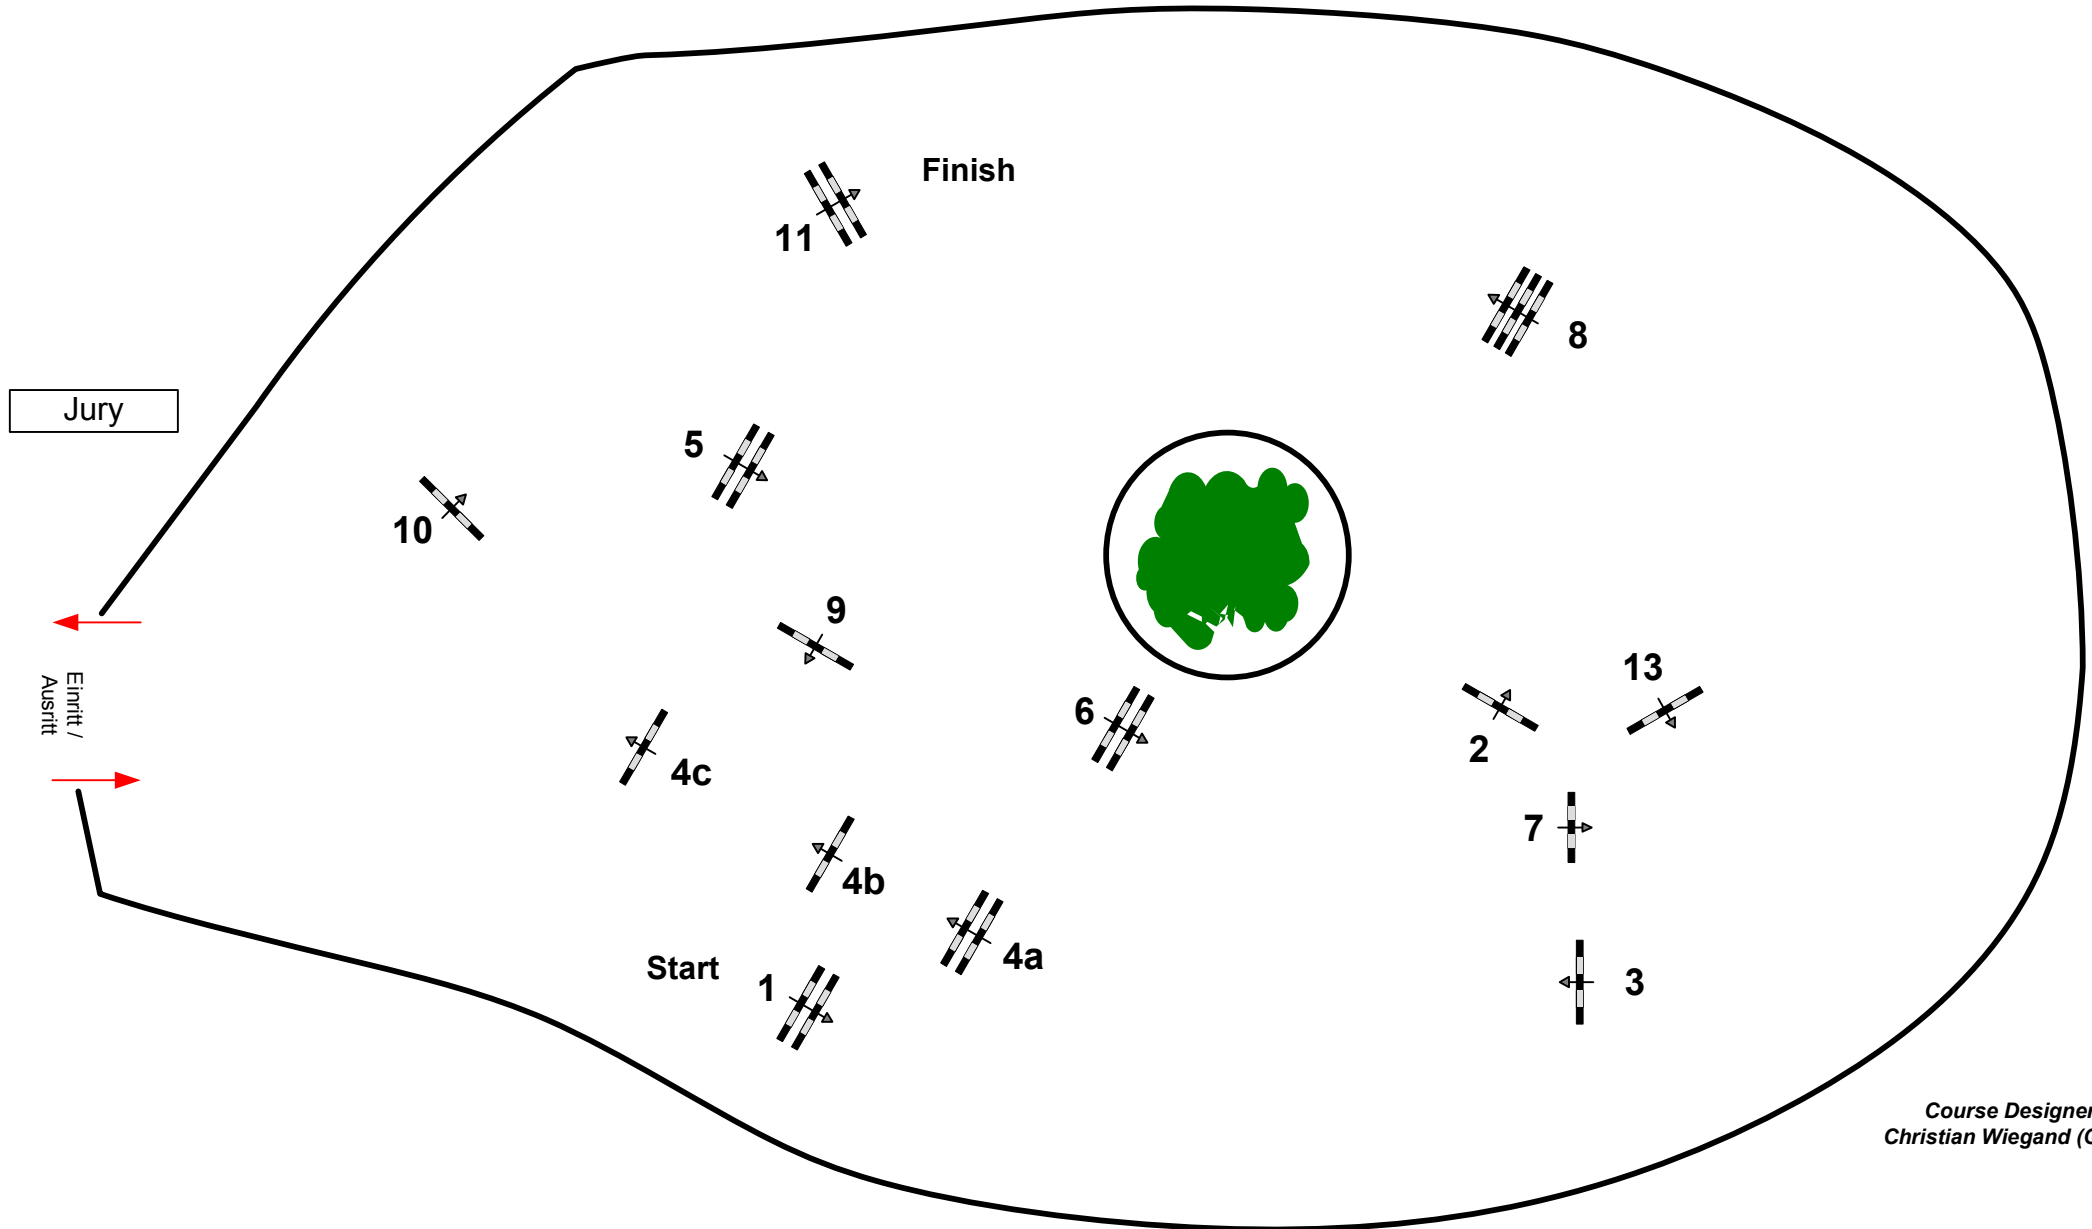

CSI***Paderborn 2013

Class No.: 21

E.ON Westfalen Weser Trophy

Springprüfung Kl. S* mit Stechen

Table: A
National RG: 501 B 1
FEI RG / Art.
Height: 1,40 m

Speed: 350 m/min
Length: 440 m
Time allowed: 76 sec
Time limit: 152 sec

Jump-off: **8,9,5,7,13,4a,4b,11**
Length: 350 m
Time allowed: 60 sec
Time limit: 120 sec

Course Designer
Christian Wiegand (GER)