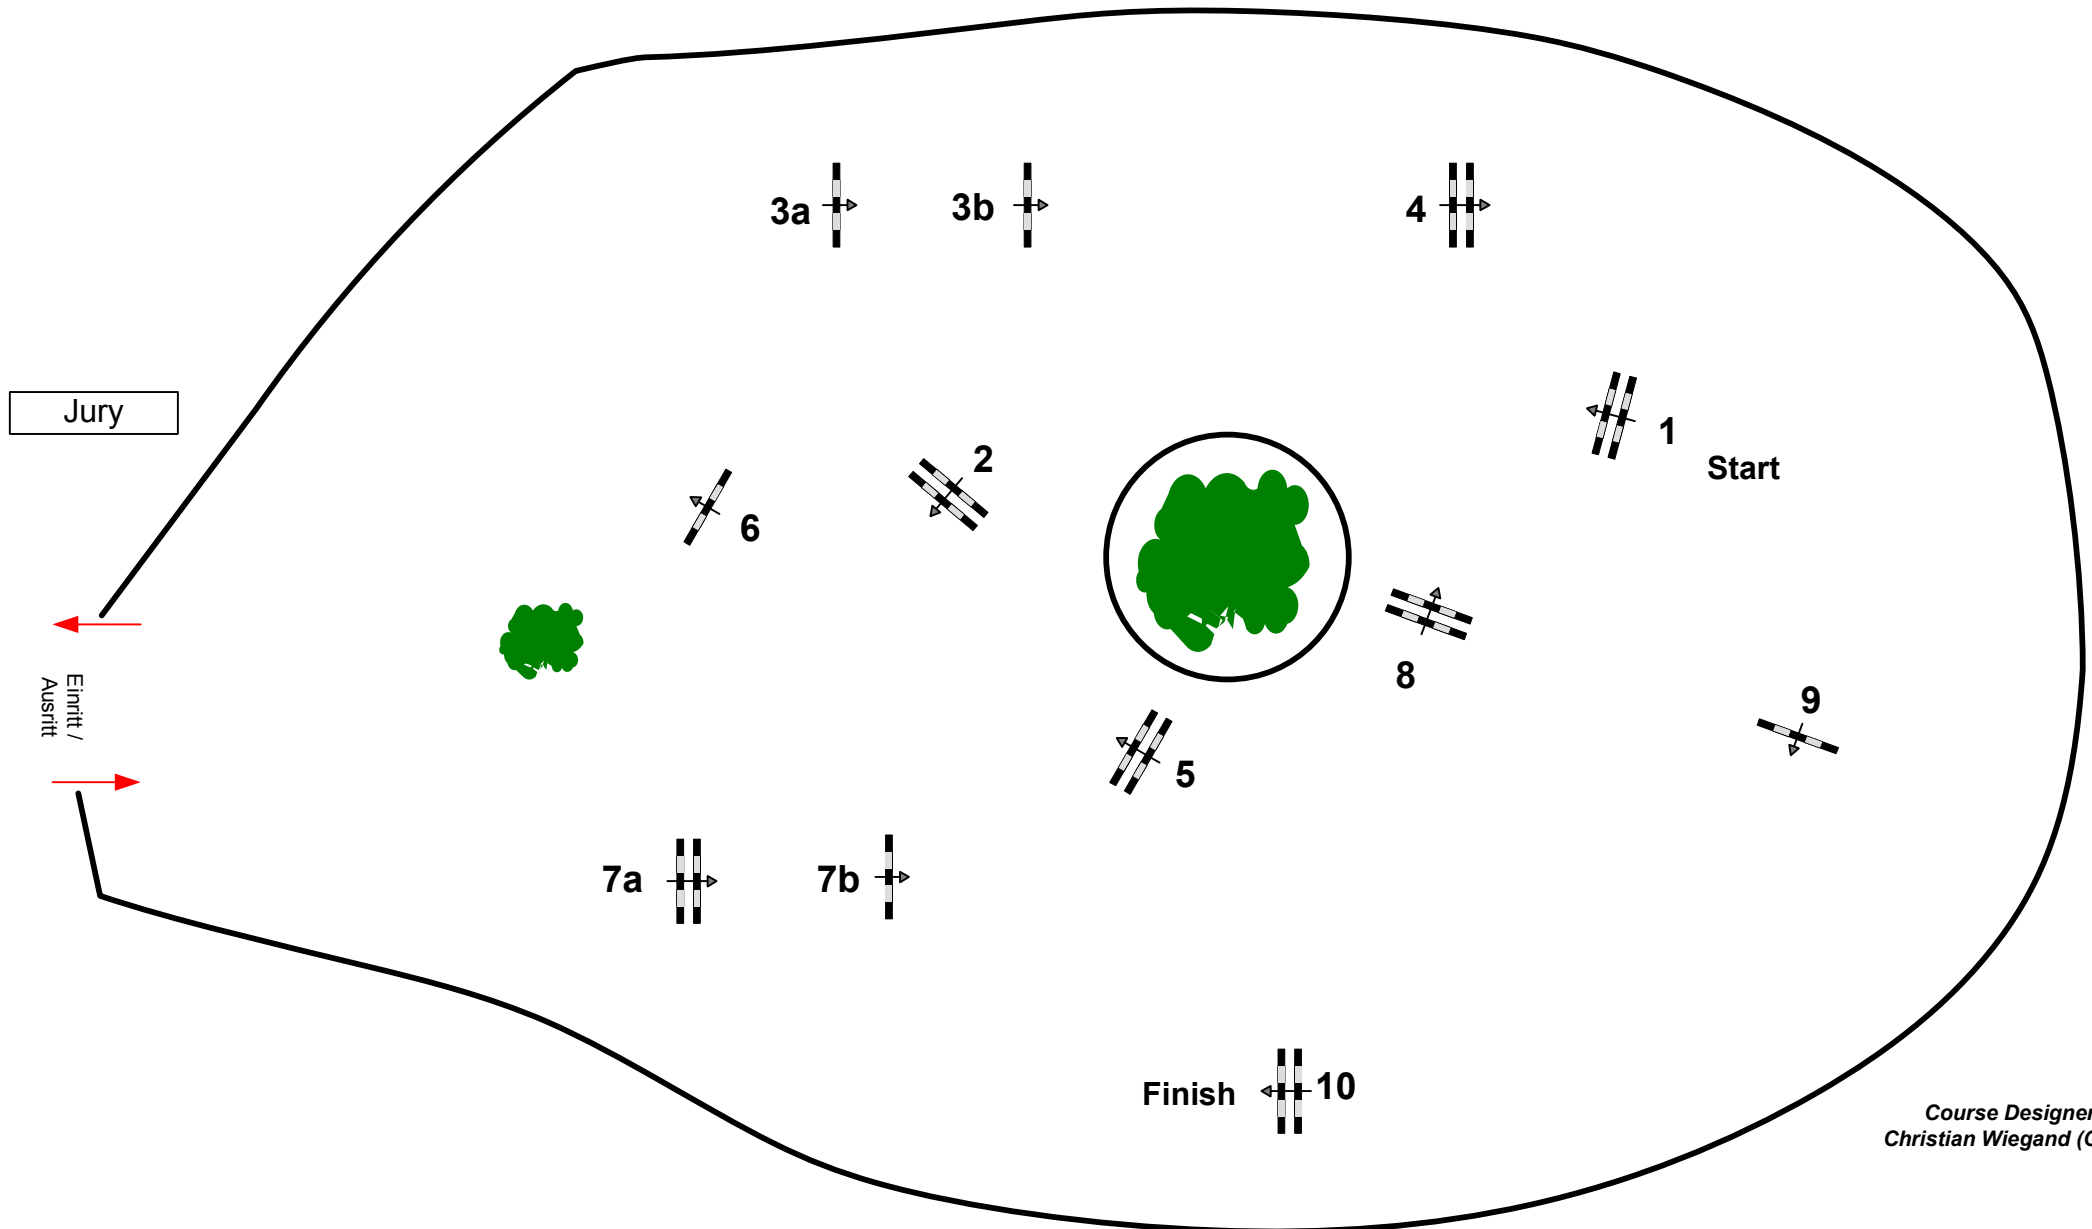

CSI***Paderborn 2013

Class No.: 22

ASC Tour

Competition against the clock

Table: A
National RG: 501 A 1
FEI RG / Art.
Height: 1,35 m

Speed: 350 m/min
Length: 430 m
Time allowed: 74 sec
Time limit: 148 sec

Jump-off:
Length:
Time allowed:
Time limit: