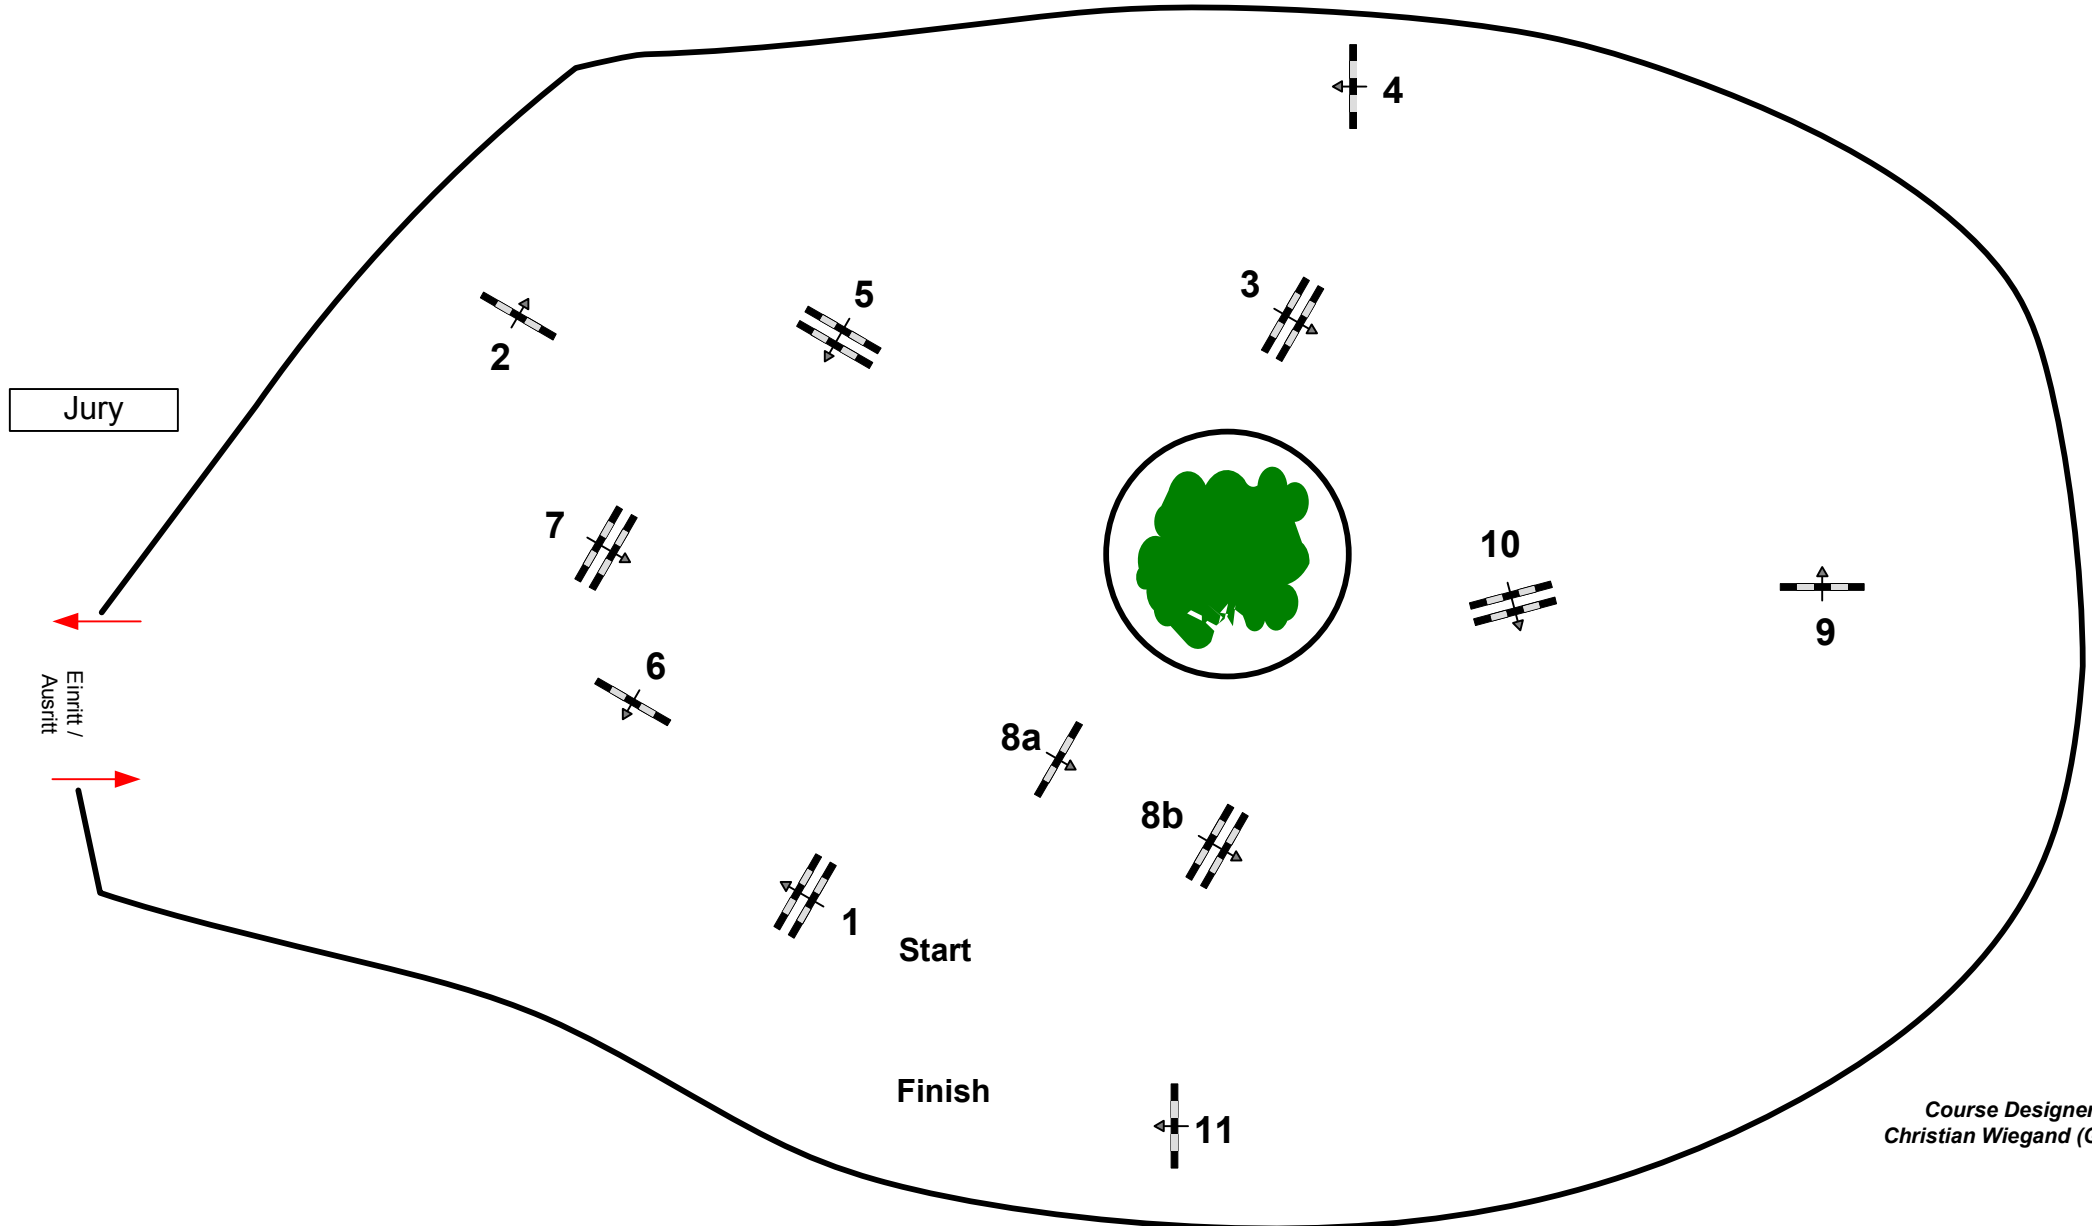

CSI***Paderborn 2013

Class No.: 23

Amateur Springreiterclub

Competition against the clock

Table: A
National RG: 501 A 1
FEI RG / Art.
Height: 1,40 m

Speed: 350 m/min
Length: 440 m
Time allowed: 76 sec
Time limit: 152 sec

Jump-off:
Length:
Time allowed:
Time limit:

Course Designer
Christian Wiegand (GER)