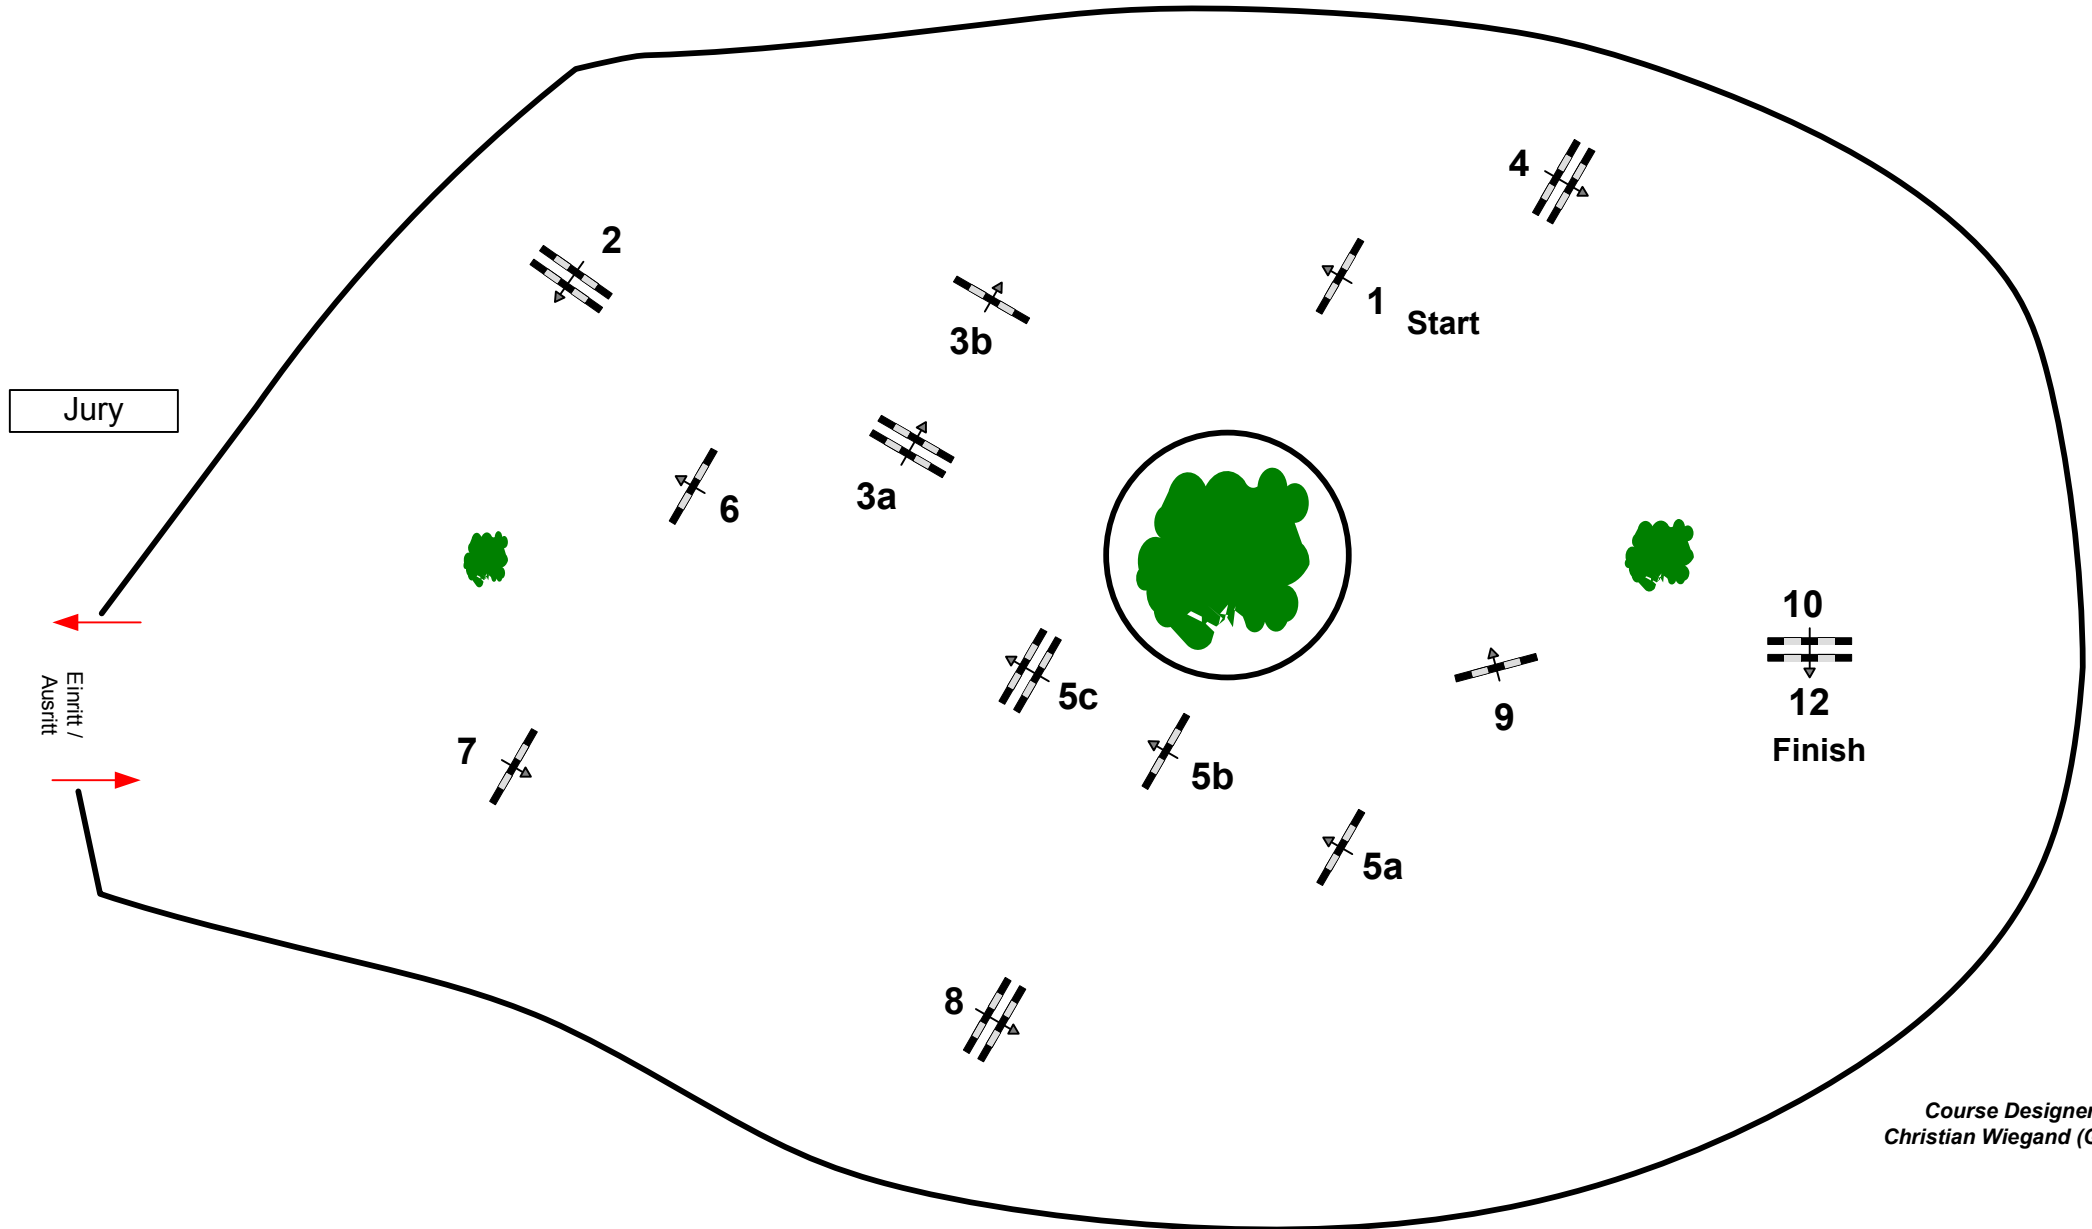

# CSI\*\*\*Paderborn 2013

Class No.: 24

Amateur Springreiterclub

Springprüfung Kl. S\* mit Stechen

Table: A  
National RG: 501 B 1  
FEI RG / Art.  
Height: 1,40 m

Speed: 350 m/min  
Length: 440 m  
Time allowed: 76 sec  
Time limit: 152 sec

Jump-off: **1,2,3a,3b,4,5b,8,12**  
Length: 330 m  
Time allowed: 57 sec  
Time limit: 114 sec

Course Designer  
Christian Wiegand (GER)