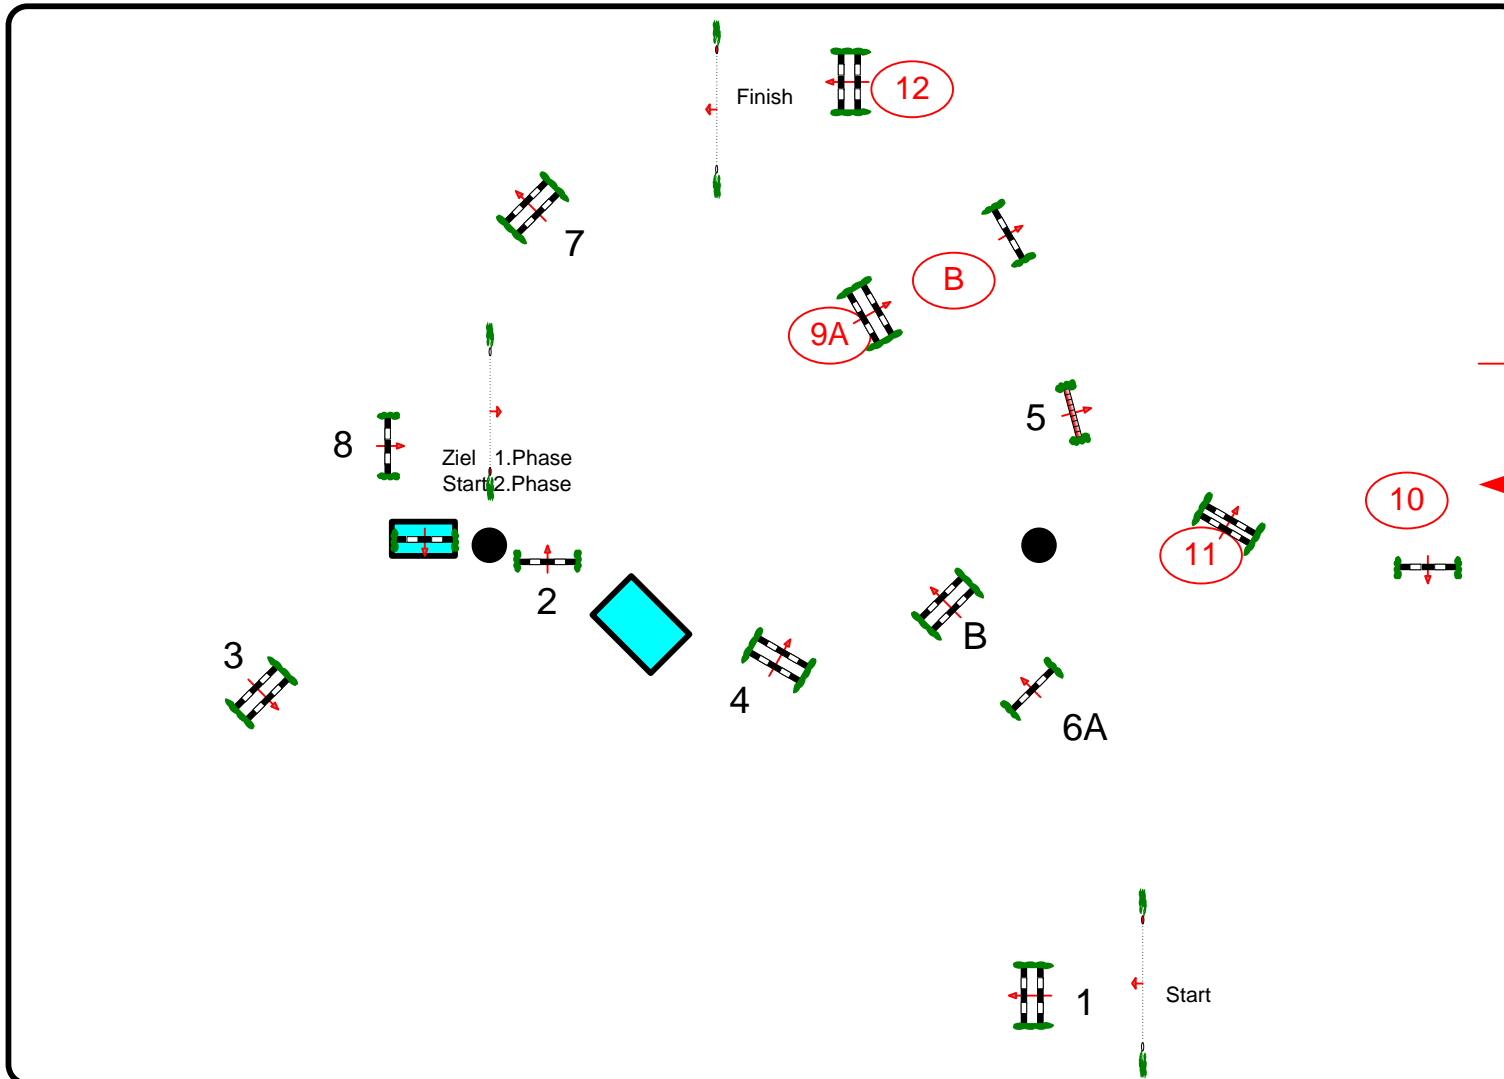

## CAMPO DANTE

Table: A  
National RG:  
FEI RG / Art. 274.5.1  
Height: 1.15 m

Speed: 325 m/min

Length: 430 m  
Time allowed: 80 sec  
Time limit: 160 sec

Obstacles: 8  
Efforts: 9  
Penalty sec  
Closed combination:

2nd Phase:  
9A-9B-10-11-12  
Length: 230 m  
Time allowed: 43 sec  
Time limit: 86 sec

2nd Jump-off:

Length: 0 m  
Time allowed: 0 sec  
Time limit: 0 sec

Course Designer

VOLKER SCHMIDT GER –  
FRANCOIS DENIS FRA