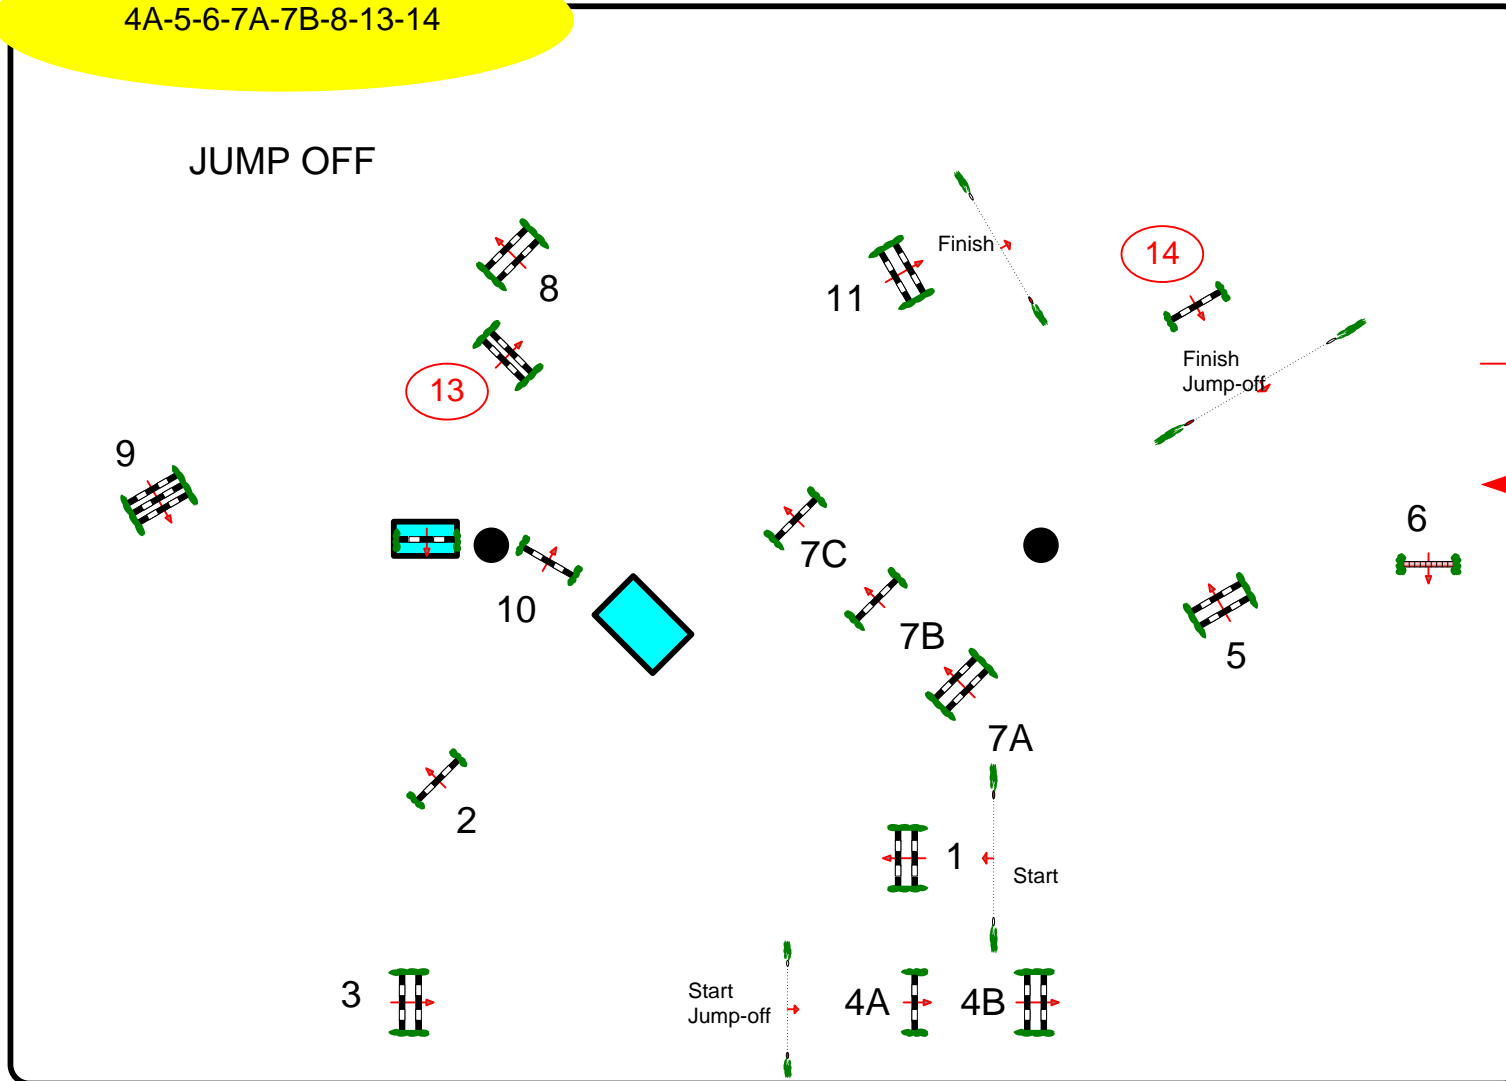

## CAMPO DANTE

4A-5-6-7A-7B-8-13-14

JUMP OFF

Table: A  
National RG:  
FEI RG / Art. 238.2.2  
Height: 1.20 / 1.25 m

Speed: 350 m/min

Length: 480 m

Time allowed: 83 sec

Time limit: 166 sec

Obstacles: 11

Efforts: 14

Penalty sec

Closed combination:

1st Jump-off:

4B-5-6-7A-7B-8-13-14

Length: 340 m

Time allowed: 59 sec

Time limit: 118 sec

2nd Jump-off:

Length: 0 m

Time allowed: 0 sec

Time limit: 0 sec

Course Designer

VOLKER SCHMIDT GER –  
FRANCOIS DENIS FRA

JURY