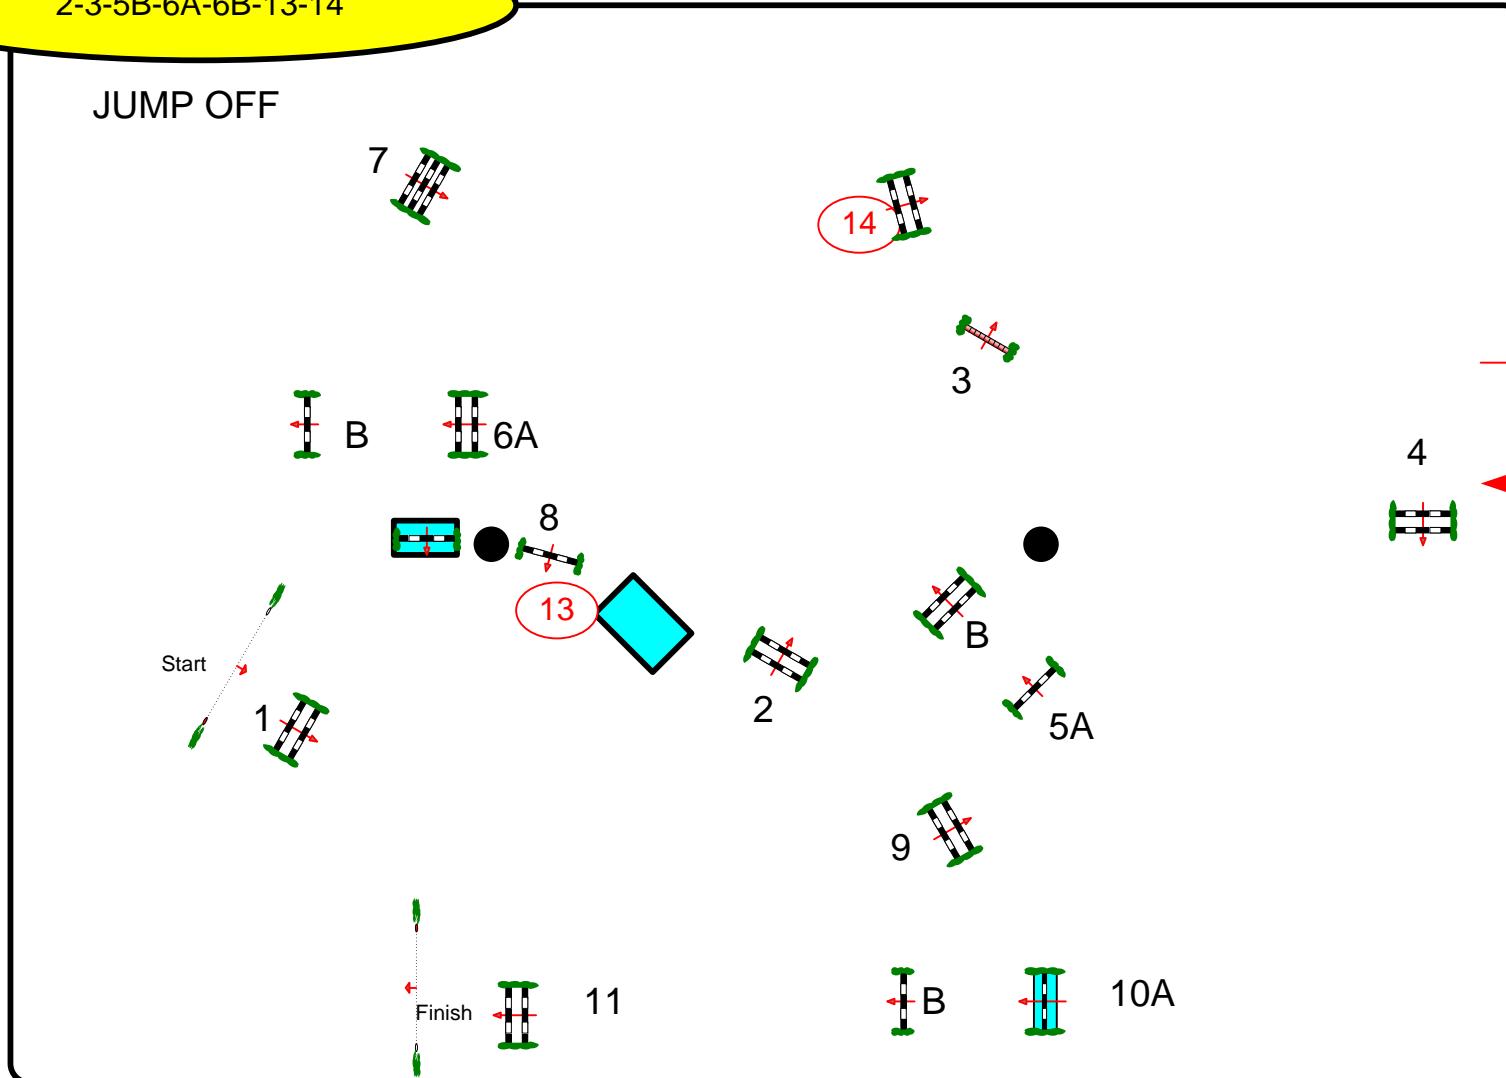

Length: 430 m
Time allowed: 74 sec
Time limit: 148 sec

Obstacles: 11
Efforts: 14
Penalty sec
Closed combination:

1st Jump-off:
2-3-5B-6A-6B-13-14
Length: 250 m
Time allowed: 43 sec
Time limit: 86 sec

2nd Jump-off:

Length: 0 m
Time allowed: 0 sec
Time limit: 0 sec

Course Designer

VOLKER SCHMIDT GER –
FRANCOIS DENIS FRA

2-3-5B-6A-6B-13-14

JUMP OFF

JURY