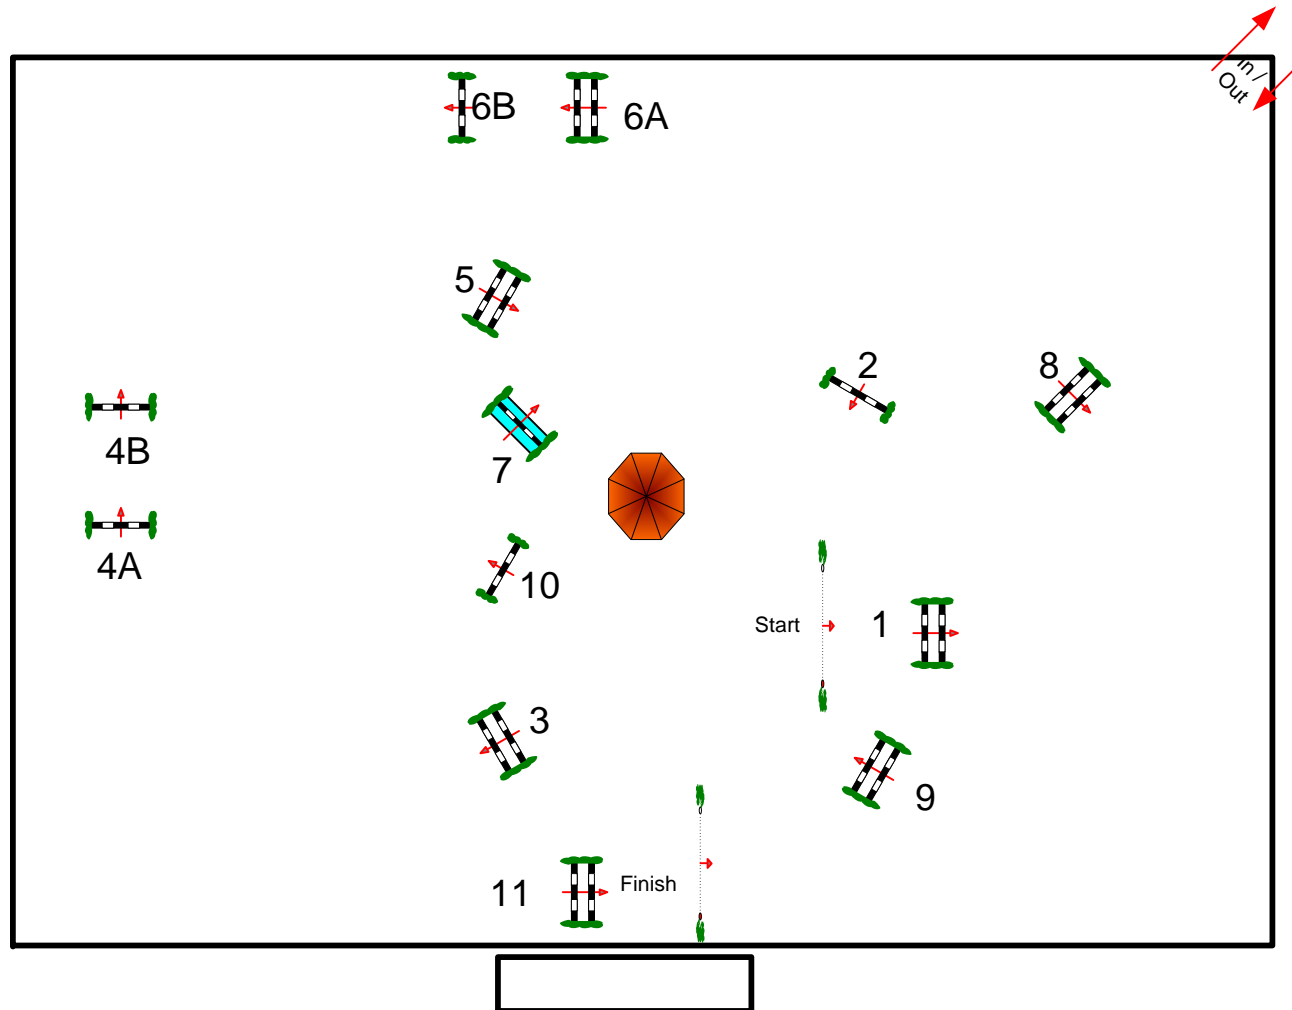

AREZZO EQUESTRIAN CENTER

TOSCANA TOUR 2013

WEEK 3

Class No.: 120

1.20 BRONZE

Competition against the clock

Freitag, 29. März 2013

Start: 0:00

Table: A
National RG:
FEI RG / Art. 238.2.1
Height: 1.20 m

Speed: 350 m/min
Length: 470 m
Time allowed: 81 sec
Time limit: 162 sec

Obstacles: 11
Efforts: 13
Penalty sec:
Closed combination:

:
Length: 0 m
Time allowed: 0 sec
Time limit: 0 sec

2nd Jump-off:
Length: 0 m
Time allowed: 0 sec
Time limit: 0 sec

CAMPO VASARI

Course Designer

**FRANCOIS DENIS FRA
.ANDREA BRUNO ITA**