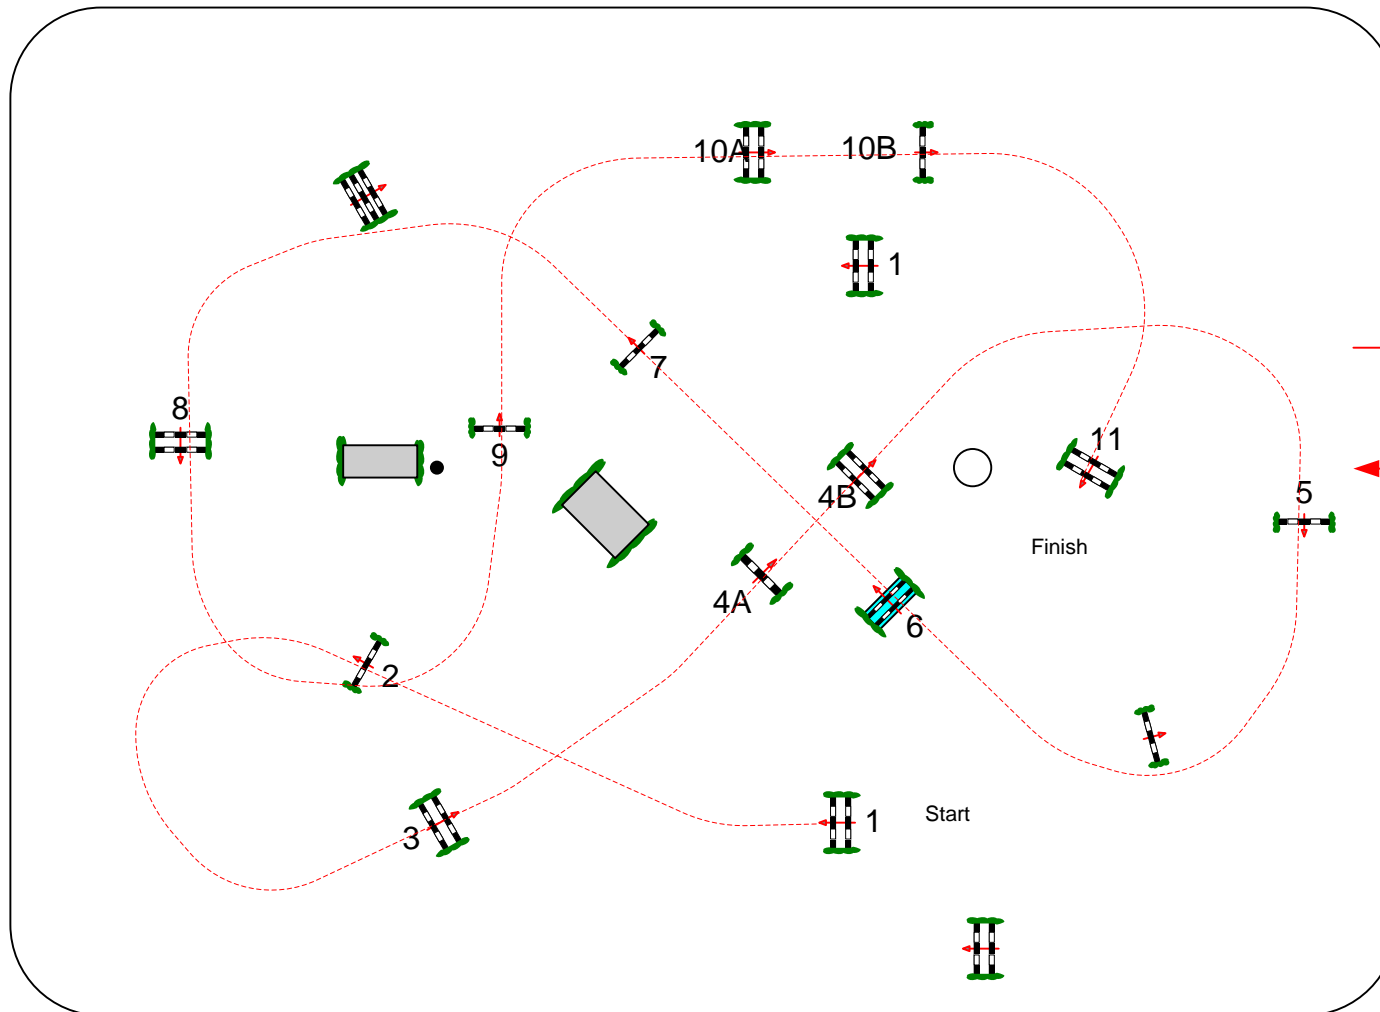

## DANTE ARENA

Class No.: 138 / 137 SILVER

Small Tour  
samedi 30 mars 2013

Competition against the clock  
Start: 0:00

Table: A  
National RG:  
FEI RG / Art. 238.2.1  
Height: 1,35 m

Speed: 350 m/min

Length: 430 m  
Time allowed: 74 sec  
Time limit: 148 sec

Obstacles: 1 TO 11  
Efforts: 13  
Penalty sec  
Closed combination:

:

Length: 0 m  
Time allowed: 0 sec  
Time limit: 0 sec

Luc Musette (BEL)  
François Denis (FR)  
Andrea Bruno (IT)

  
l.musette@skynet.be

JURY

SCALE 1:600