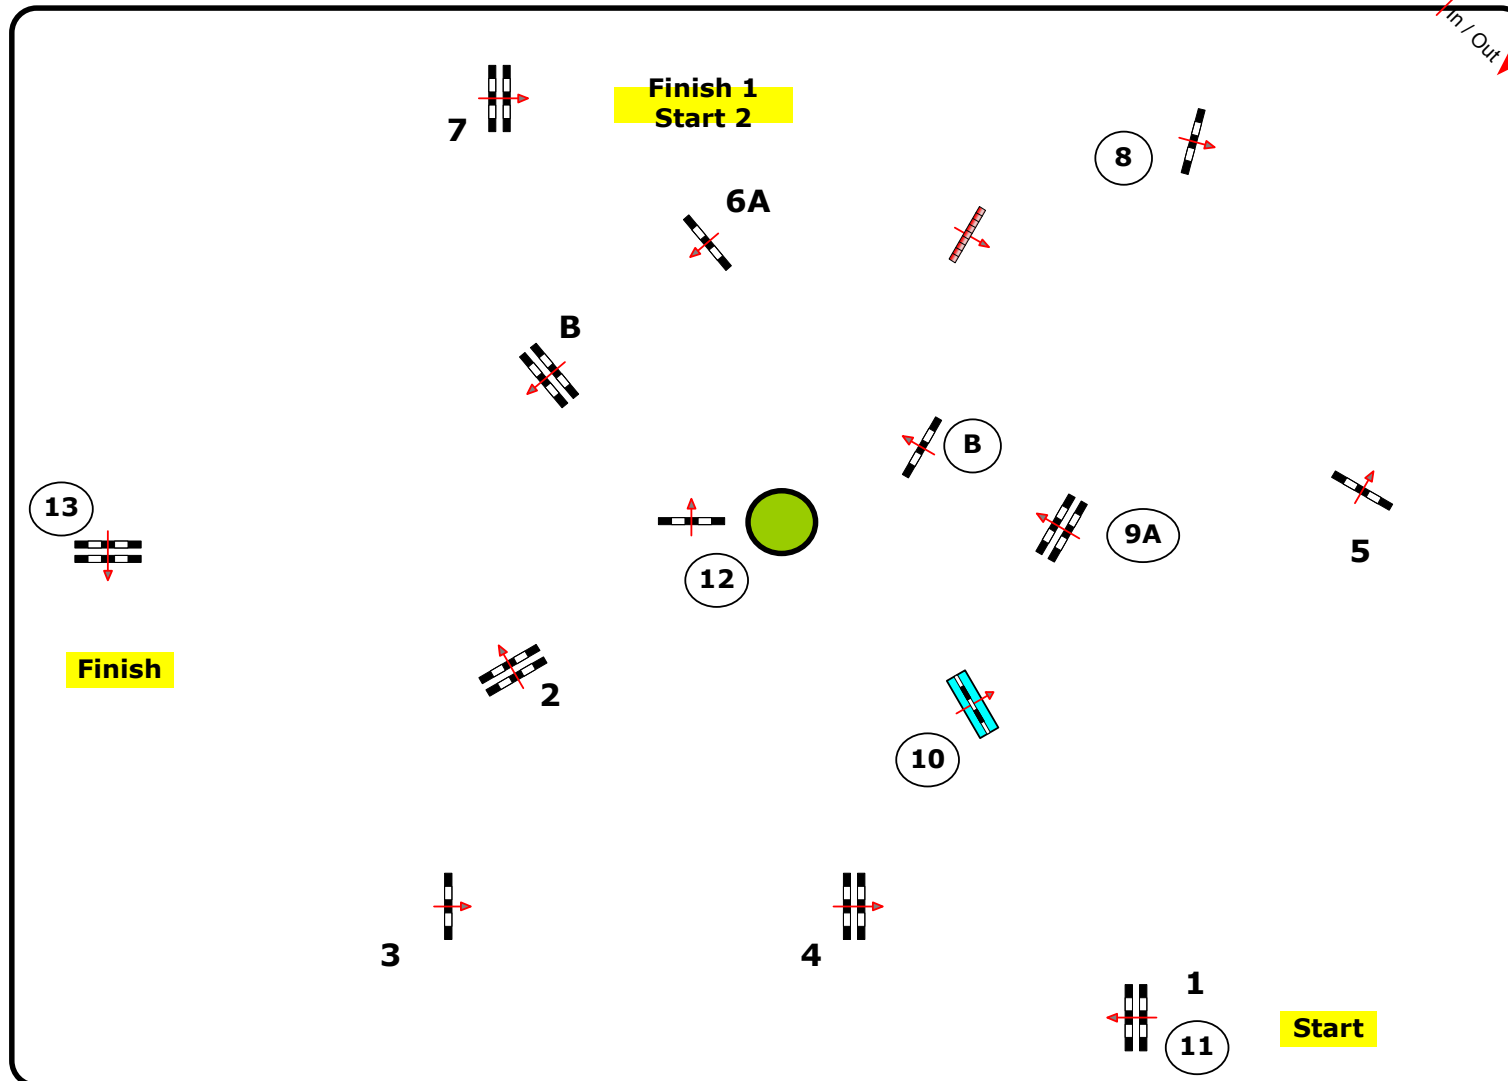

Class Nr.: 109

6 years old

2 Phases

Tuesday, 26.03.2013

Table:A
 National RG:
 FEI RG / Art. 274.5.6
 Height: 1.20 m

Speed: 350 m/min

Length: 280 m
 Time allowed: 48 sec
 Time limit: 96 sec

Obstacles: 11
 Efforts: 13
 Penalty sec
 Closed combination:

2.Phase:9-13

Length: 290 m
 Time allowed: 50 sec
 Time limit: 100 sec

-
- Volker Schmidt GER
- Francois Denis FRA