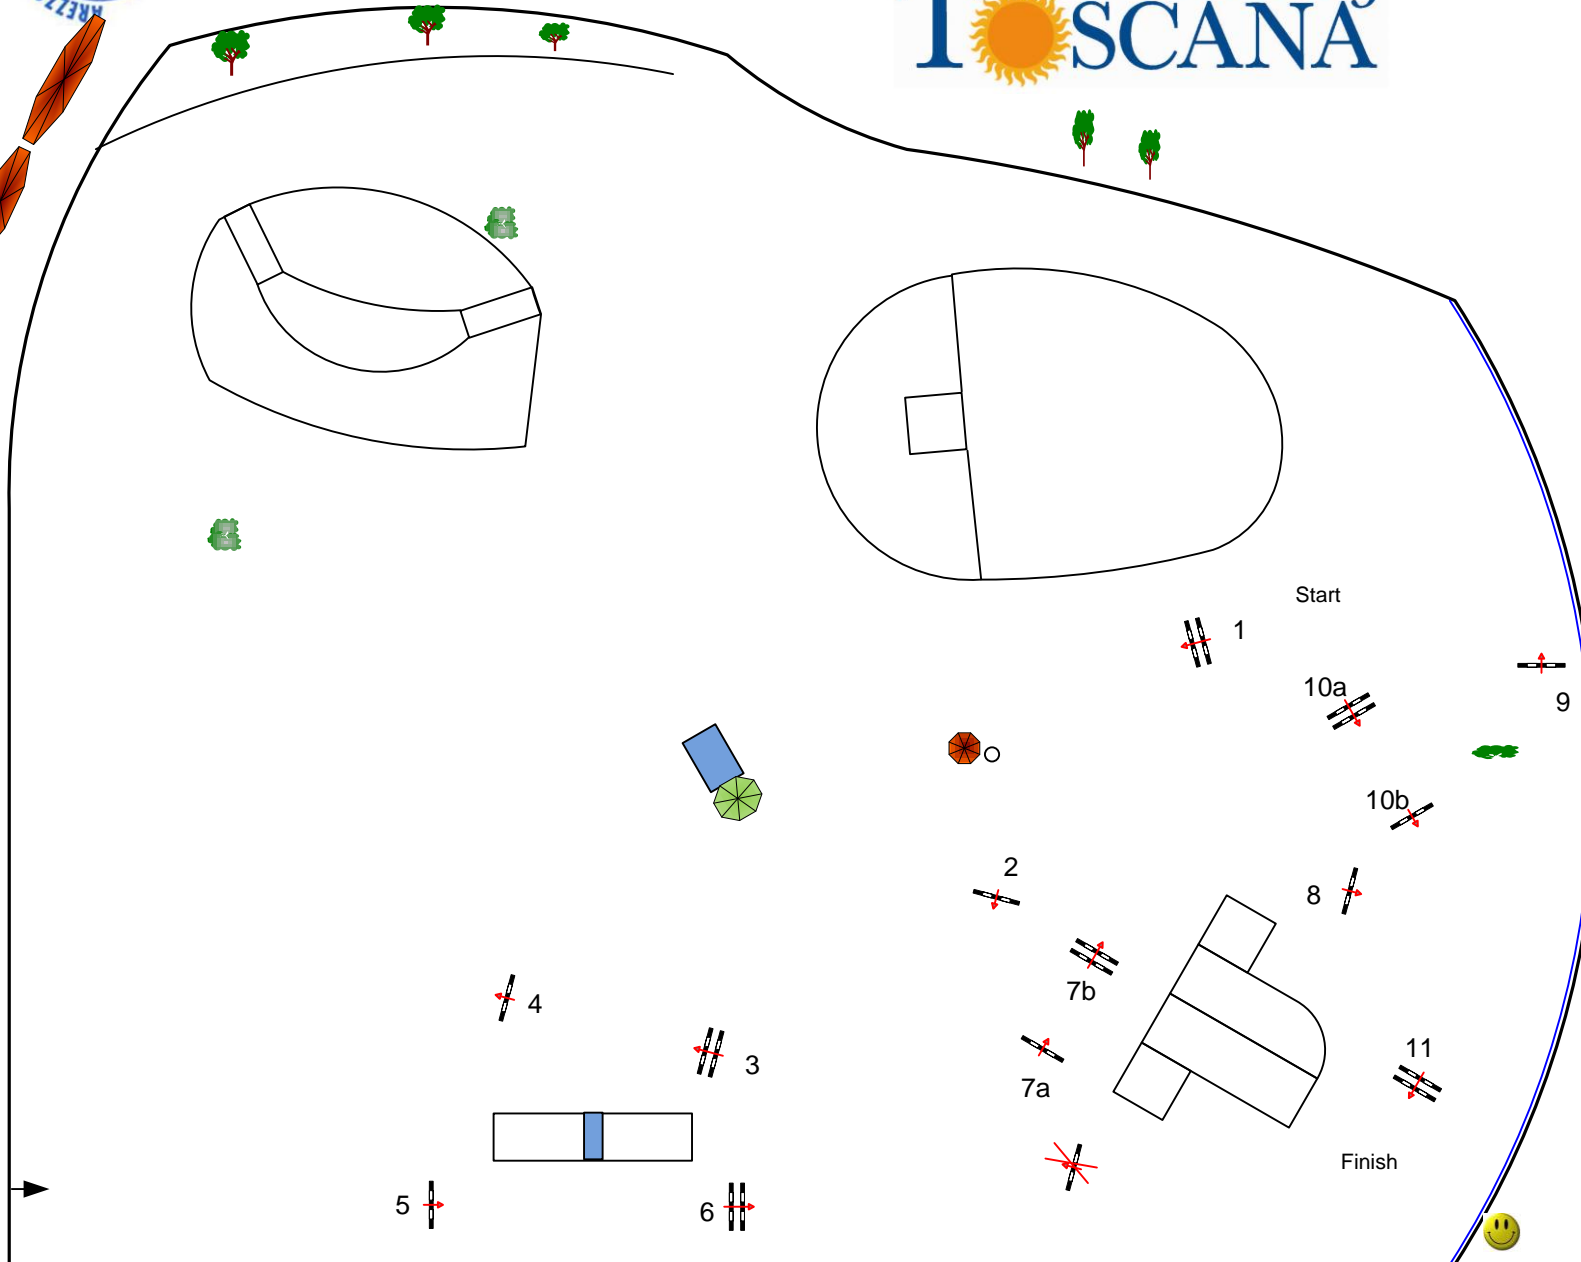

12 March · 14 April
T  **TOUR 2013**
SCANA

Class No.:

142

Gold Tour

Competition against the clock

Table: A
FEI RG / Art. 238.2.1
Height: 1,40 m

Speed: 350 m/min

Length: 430 m
Time allowed: 74 sec
Time limit: 148 sec

Obstacles: 11
Efforts: 13
Penalty sec

Phase 2, Jump-Off:

Length: 0 m
Time allowed: 0 sec
Time limit: 0 sec

J

Louis Konickx (NL), Elio Travagliati (ITA)