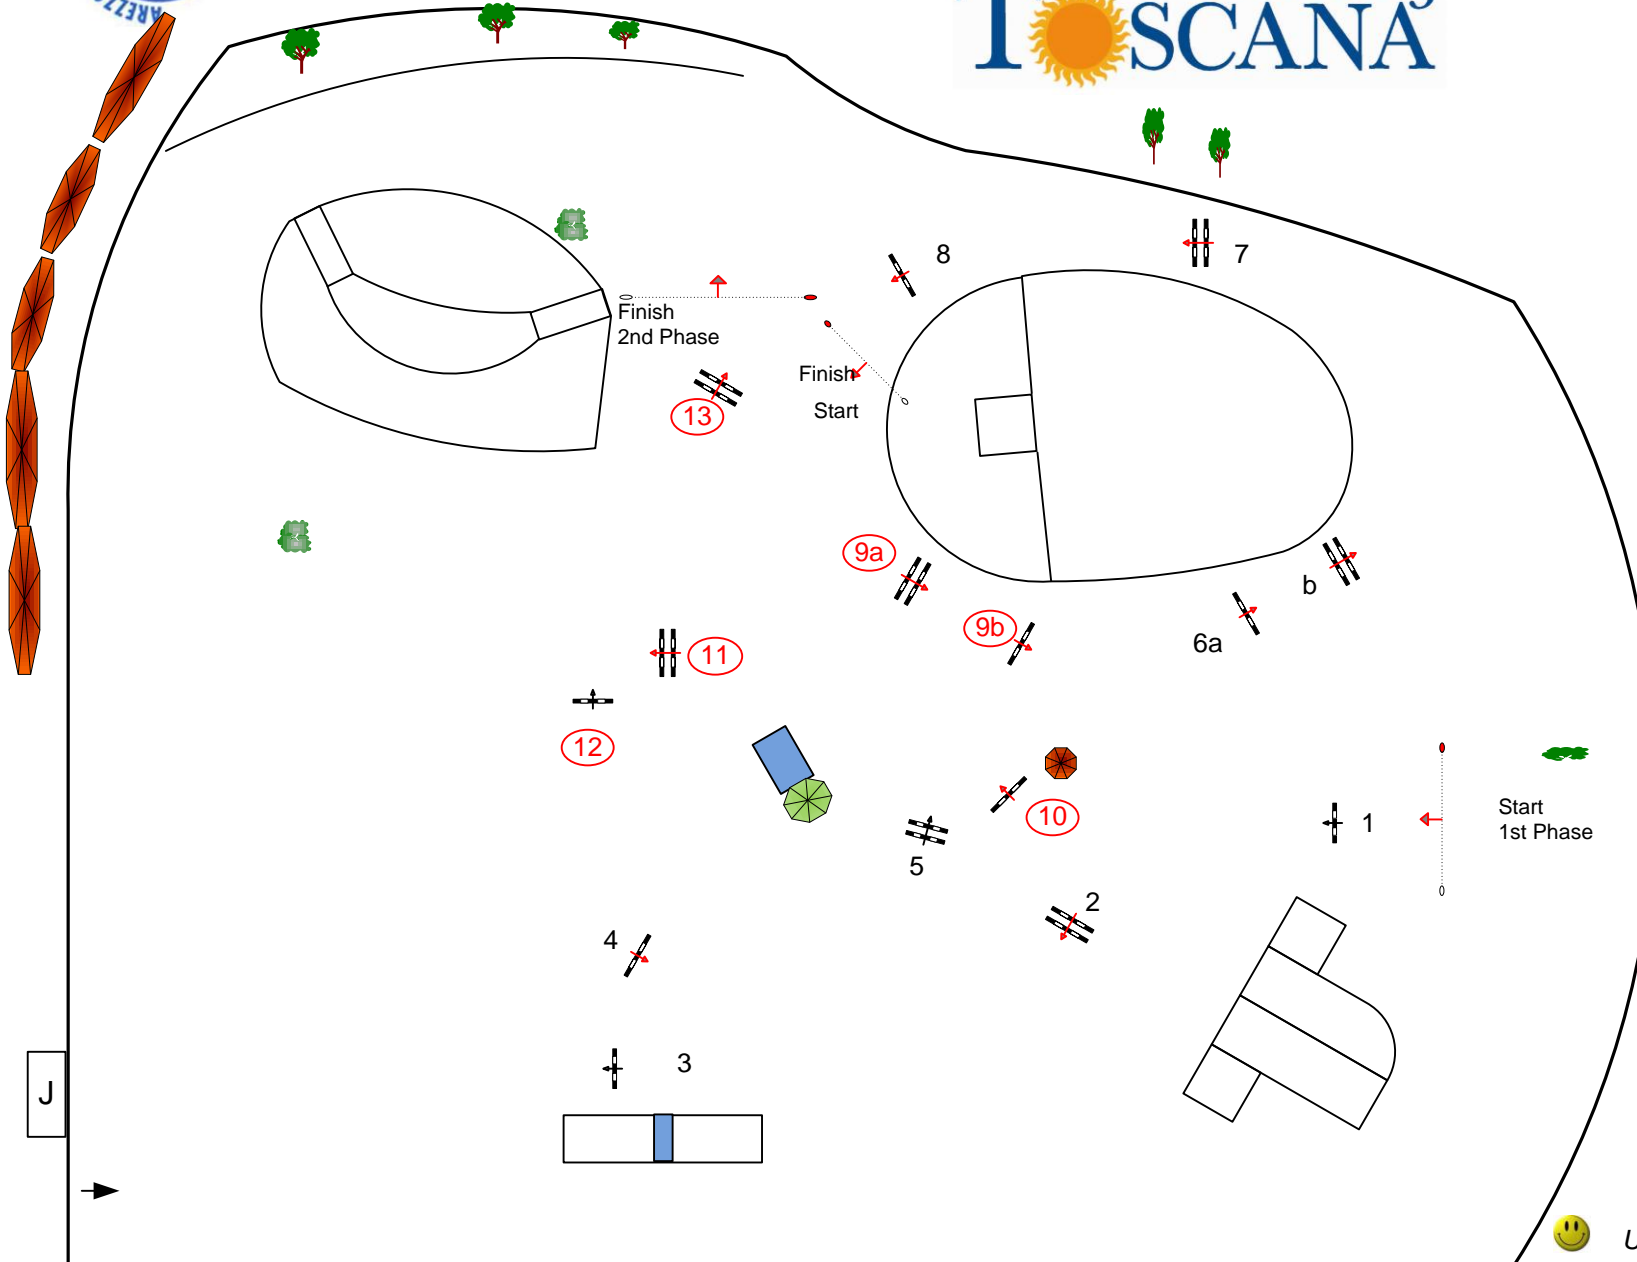

12 March · 14 April
T  **TOUR 2013**
SCANA

Class No.:

182

Gold tour 140

Comp. Two phases

Table: A

FEI RG / Art. 274.5.3
 Height: 1,40 m

Speed: 350 m/min

Length: 320 m
 Time allowed: 55 sec
 Time limit: 110 sec

Obstacles: 8
 Efforts: 9
 Penalty sec

Phase 2, Jump-Off:

9a 9b-10-11-12-13

Length: 240 m
 Time allowed: 42 sec
 Time limit: 84 sec

Uliano Vezzani (ITA) , Elio Travagliati (ITA)