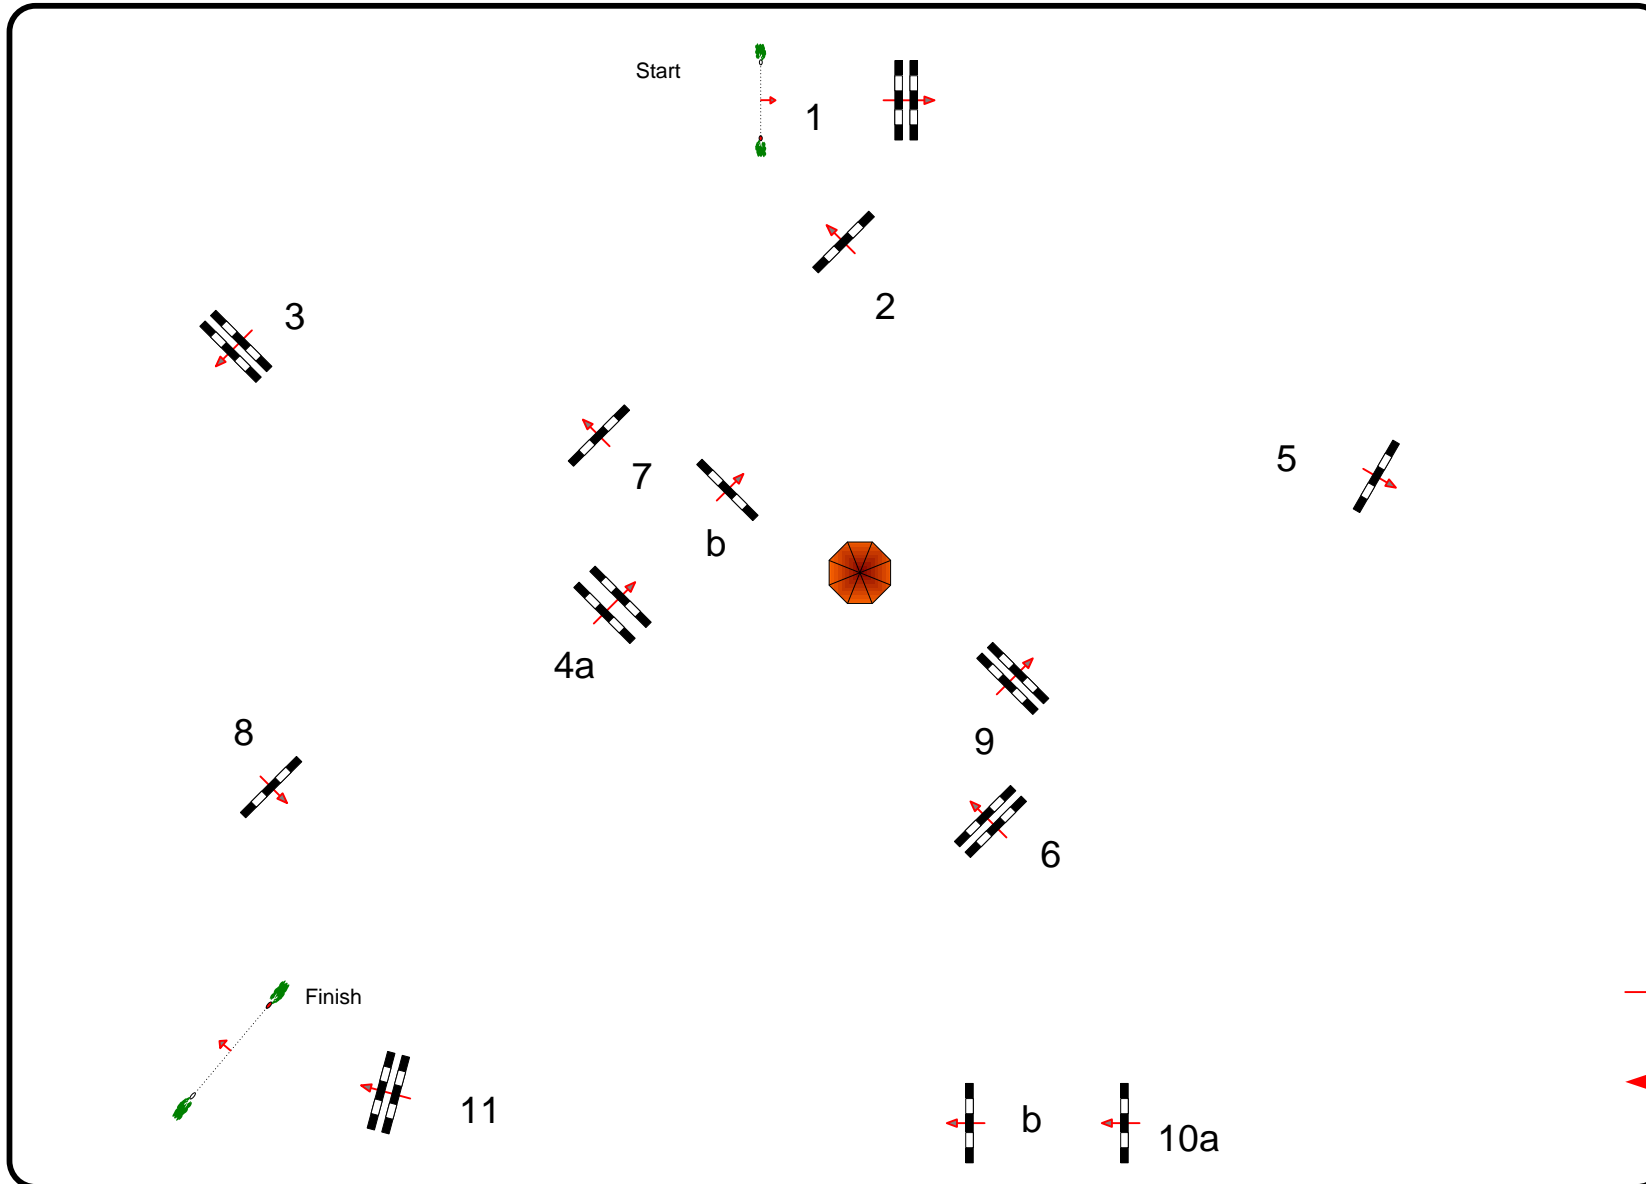

TOSCANA TOUR 2013

ARENA VASARI

AREZZO EQUESTRIAN CENTRE

Class No.: 184 PONY 1,10m

Competition against the clock 5-4-2013

Start: 12:45

Table: A
National RG:
FEI RG / Art. 238.2.1
Height: 1,15 m

Speed: 350 m/min

Length: 480 m
Time allowed: 83 sec
Time limit: 166 sec

Obstacles: 11
Efforts: 13
Penalty sec
Closed combination:

:
Length: 0 m
Time allowed: 0 sec
Time limit: 0 sec

In / Out
COURSE DESIGNER
Francois Denis
Manos Aggelakis