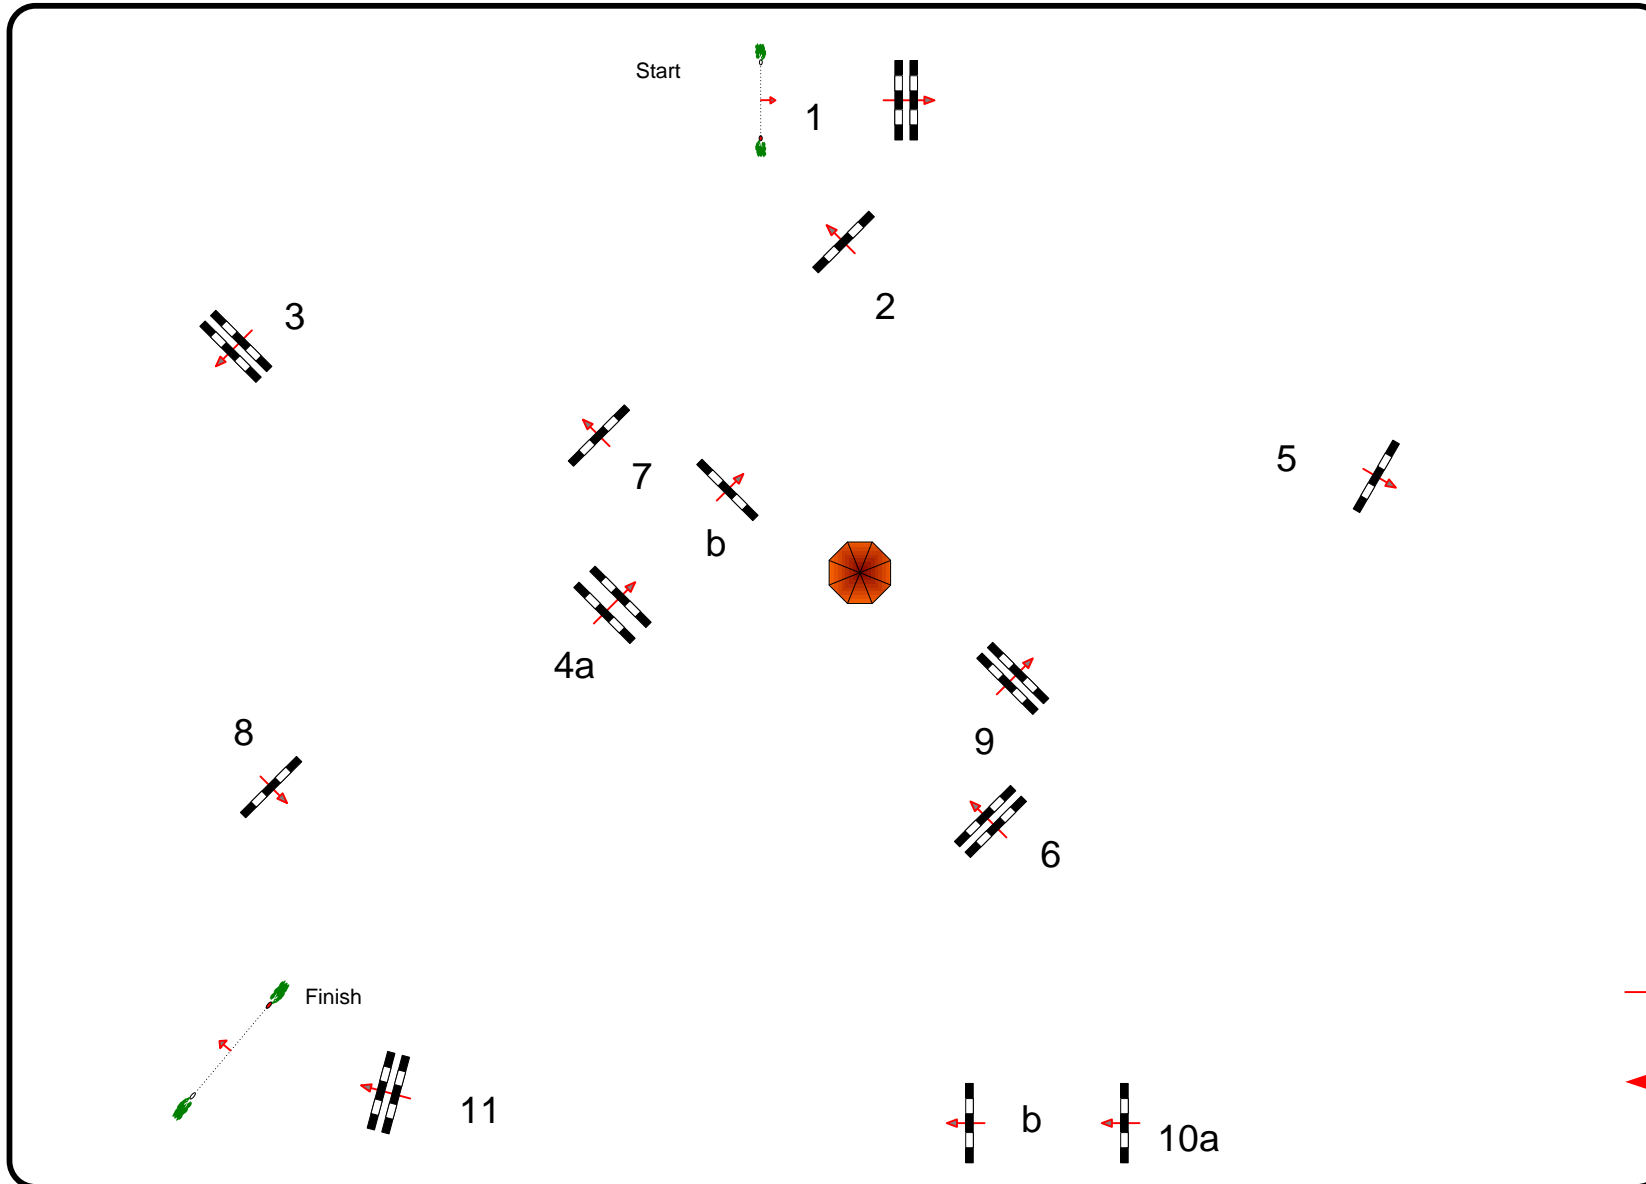

TOSCANA TOUR 2013

ARENA VASARI

AREZZO EQUESTRIAN CENTRE

Class No.: 185 PONY 1,15m

Competition against the clock 5-4-2013

Start: 12:45

Table: A
National RG:
FEI RG / Art. 238.2.1
Height: 1,15 m

Speed: 350 m/min

Length: 480 m
Time allowed: 83 sec
Time limit: 166 sec

Obstacles: 11
Efforts: 13
Penalty sec
Closed combination:

:
Length: 0 m
Time allowed: 0 sec
Time limit: 0 sec

In / Out
COURSE DESIGNER
Francois Denis
Manos Aggelakis