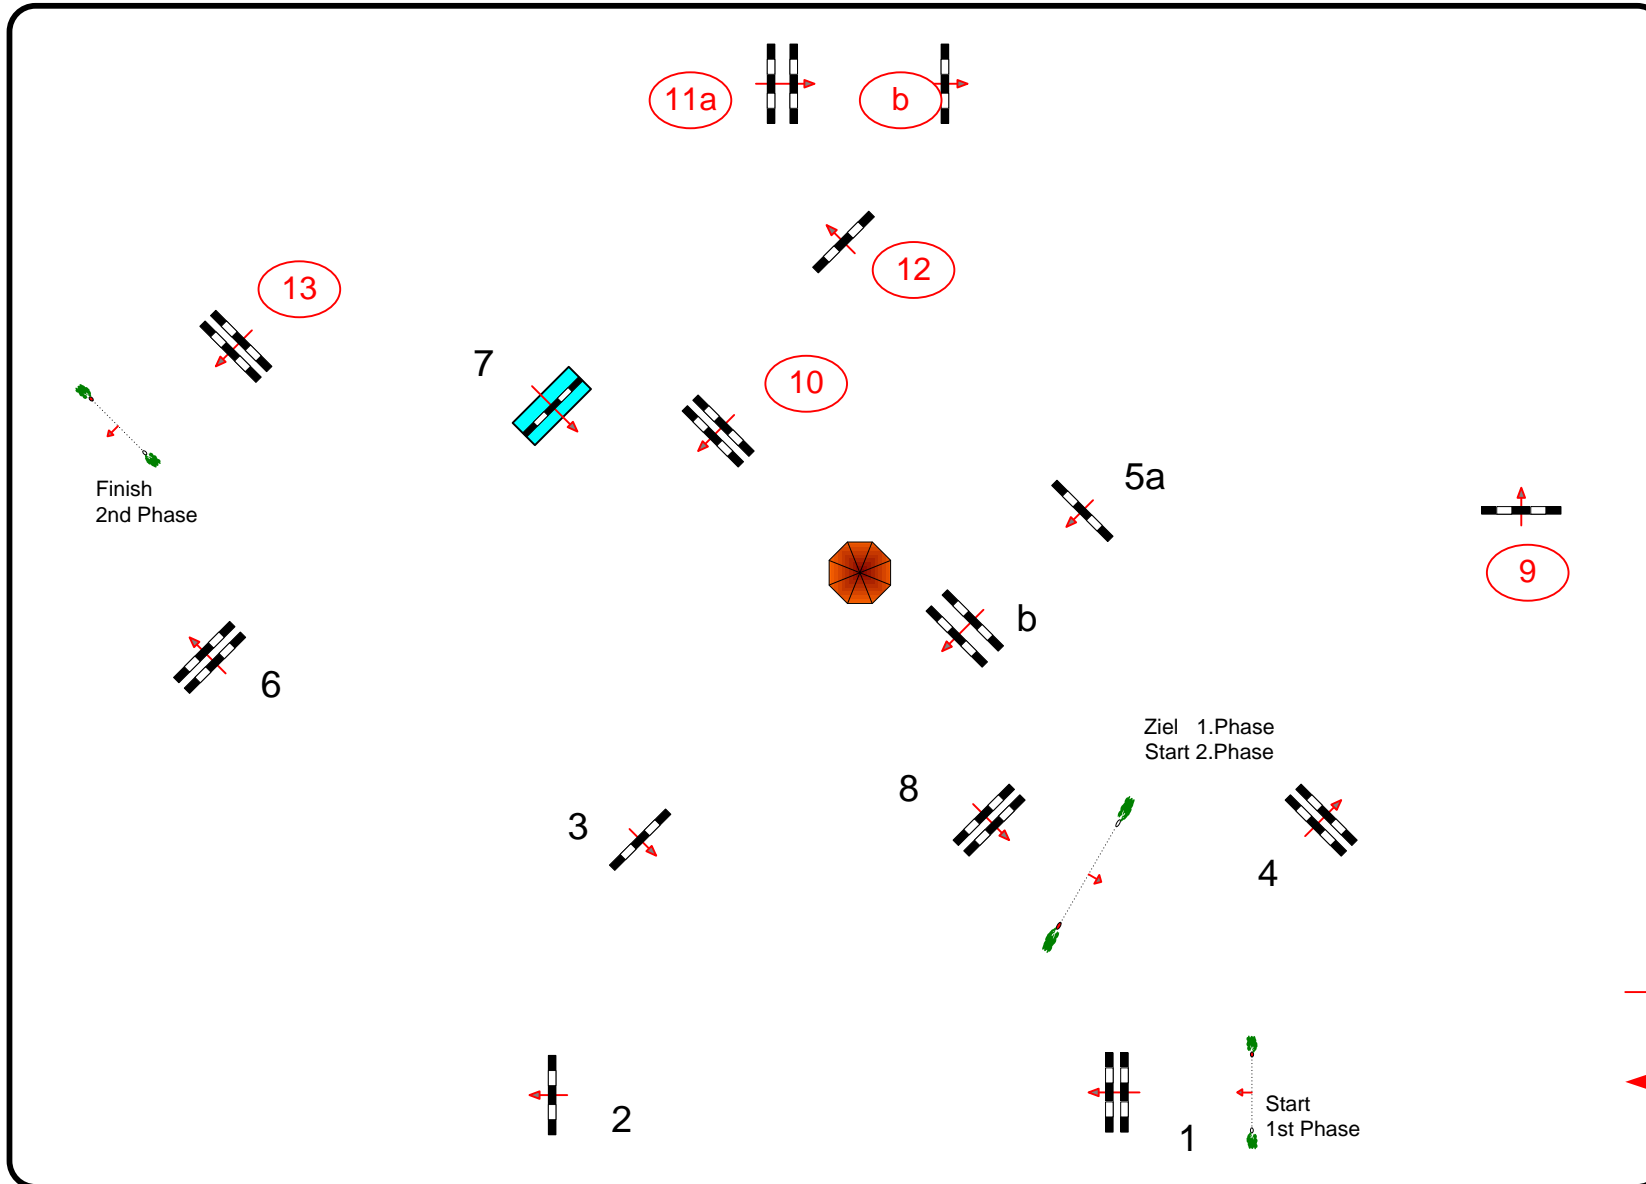

## ARENA VASARI

## AREZZO EQUESTRIAN CENTRE

Class No.: 186 PONY 1,20m

Competition in two Phases

5-4-2013

Start: 14:00

Table: A  
National RG:  
FEI RG / Art. 274.5.3  
Height: 1,20 m

Speed: 350 m/min

Length: 360 m  
Time allowed: 62 sec  
Time limit: 124 sec

Obstacles: 13  
Efforts: 15  
Penalty sec  
Closed combination:

2nd Phase:  
**9 10 11a 11b 12 13**  
Length: 250 m  
Time allowed: 43 sec  
Time limit: 86 sec

In / Out

COURSE DESIGNER  
*Francois Denis*  
*Manos Aggelakis*