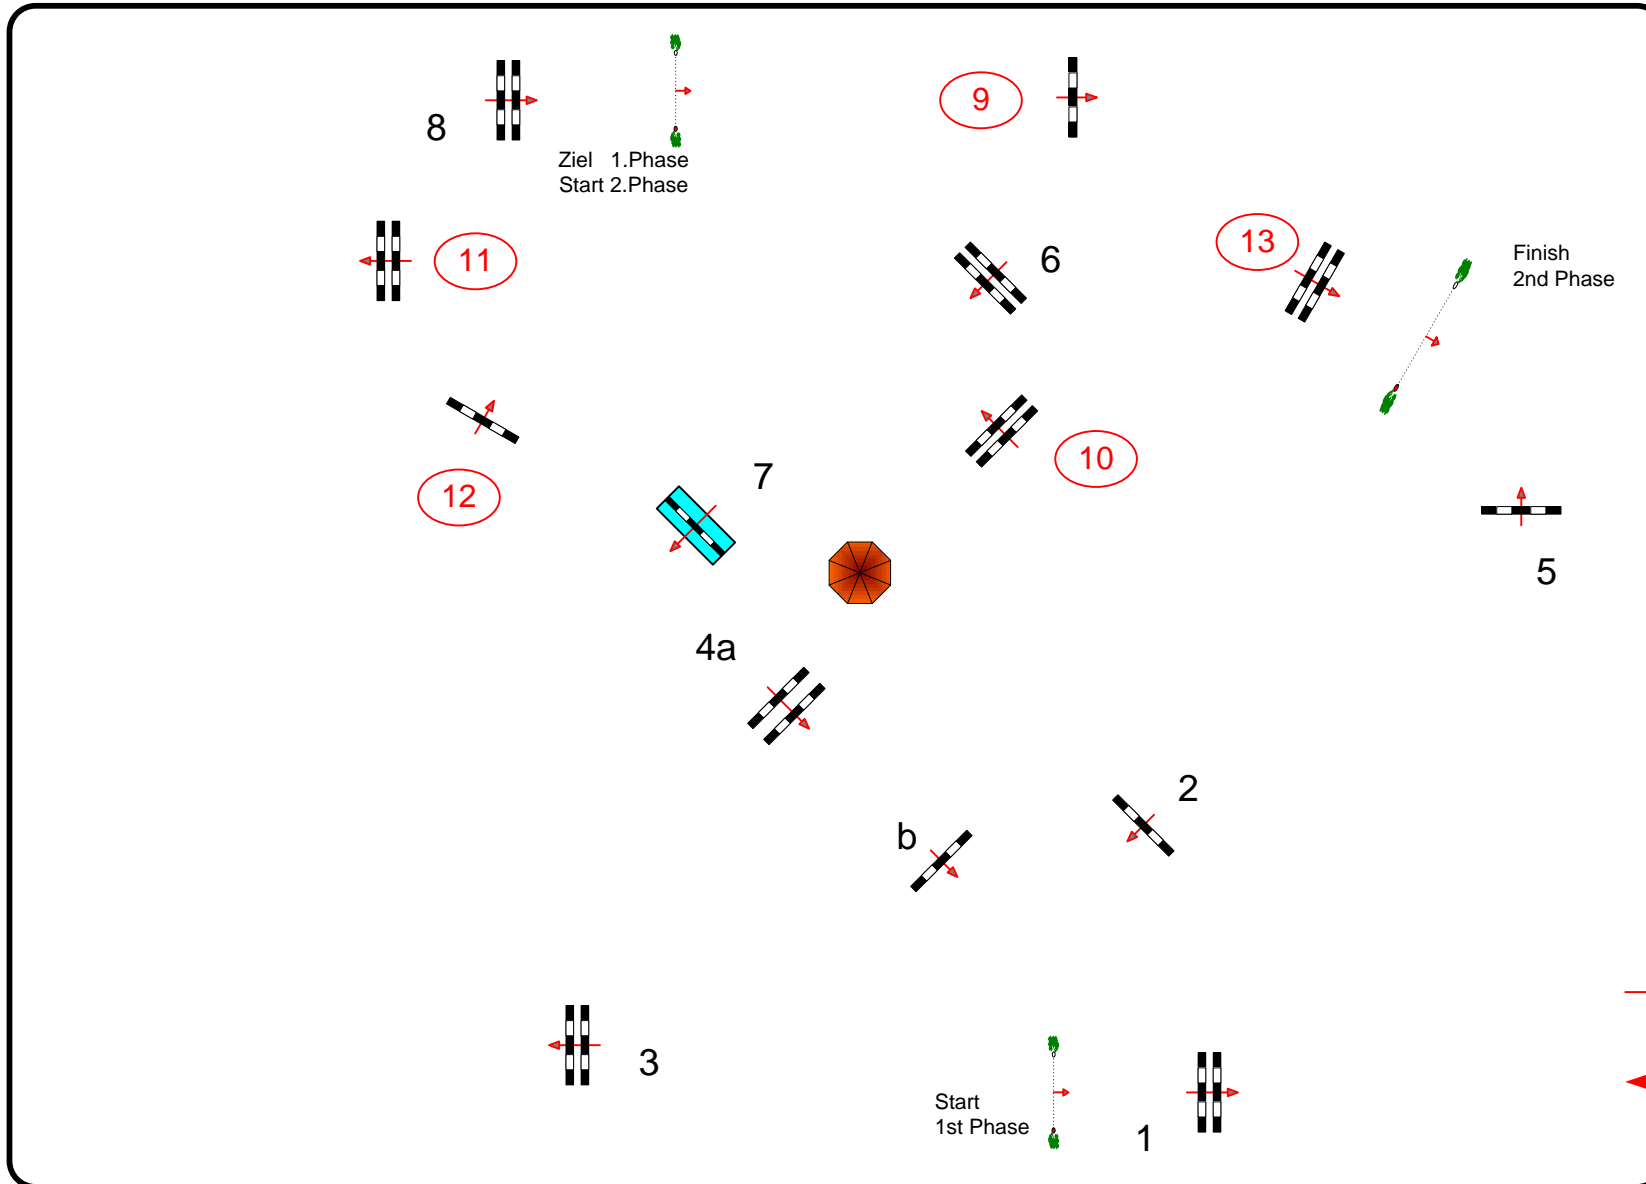

## AREZZO EQUESTRIAN CENTRE

Class No.: 187 BRONZE 1,15m

Competition in two Phases

6-4-2013

Start: 9:00

Table: A  
National RG:  
FEI RG / Art. 274.5.3  
Height: 1,15 m

Speed: 350 m/min

Length: 360 m

Time allowed: 62 sec

Time limit: 124 sec

Obstacles: 13

Efforts: 14

Penalty sec

Closed combination:

2nd Phase:

**9 10 11 12 13**

Length: 220 m

Time allowed: 38 sec

Time limit: 76 sec