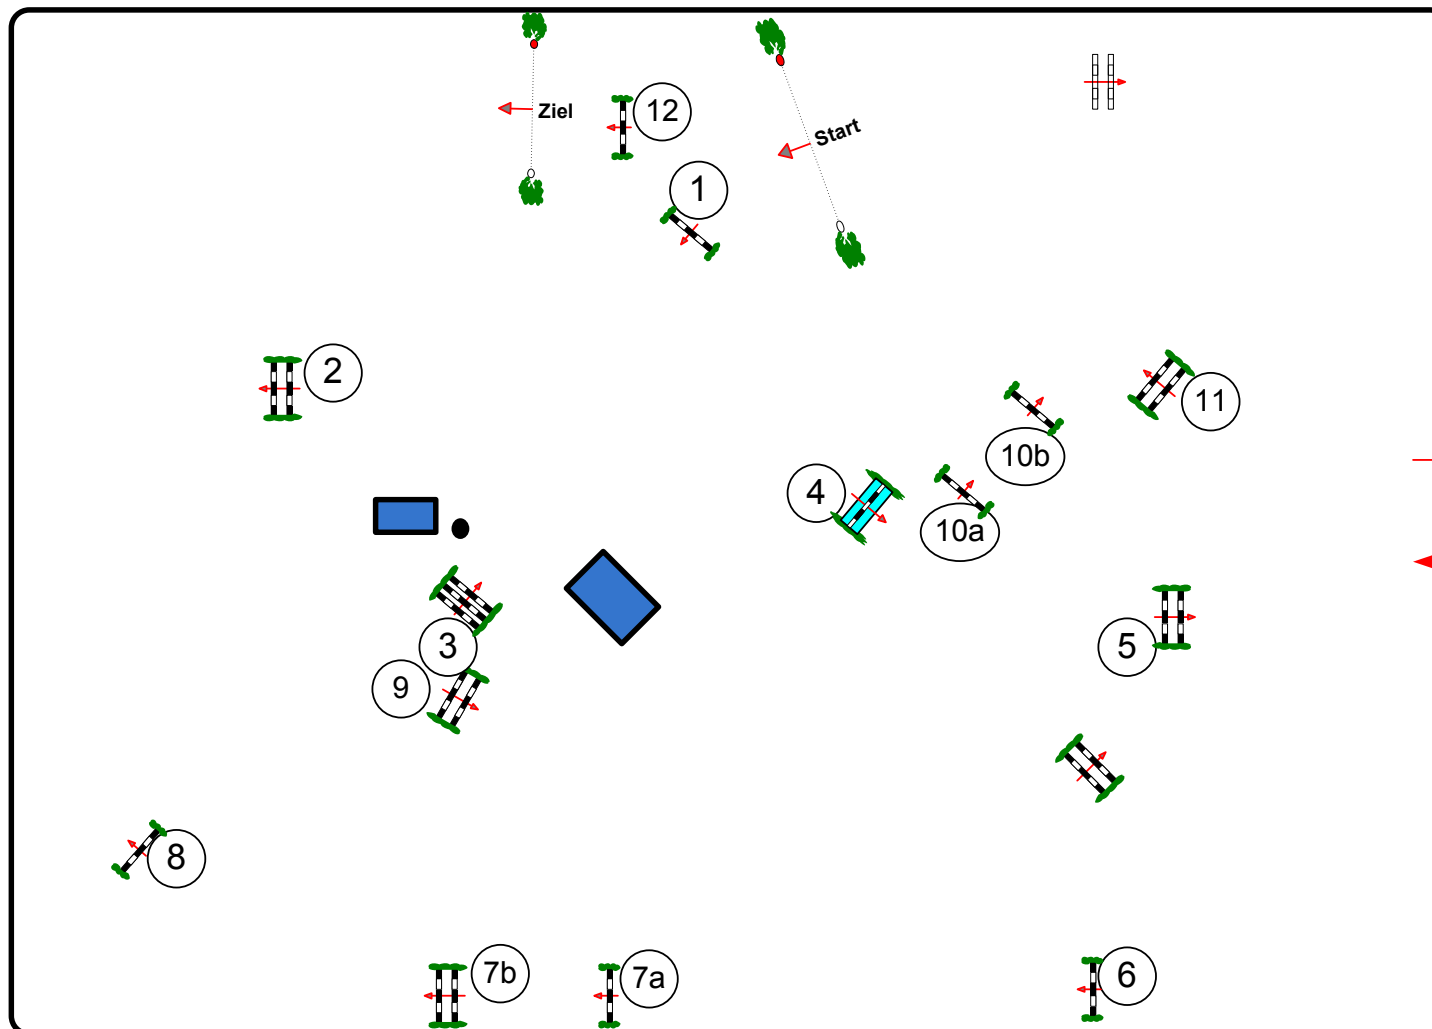

TOSCANA TOUR 2013 C.S.I. ***

AREZZO EQUESTRIAN CENTRE

Class No.: 193

SILVER TOUR

Competition against the clock

Samstag, 6. April 2013

Start: 0:00

Arena Dante

Table: A

National RG:

FEI RG / Art. 238.2.1

Height: 1,35 m

Speed: 350 m/min

Length: 480 m

Time allowed: 83 sec

Time limit: 166 sec

Obstacles: 12

Efforts: 14

Penalty sec

Closed combination:

Length: m

Time allowed: 52 sec

Time limit: 104 sec

2nd Jump-off:

Length: 0 m

Time allowed: 0 sec

Time limit: 0 sec

Course Designer
 Josef Maier, Manos Aggelakis
 Laszlo Toth
 Germany
 Mobil: 0049171/4223187

110 x 80

JURY