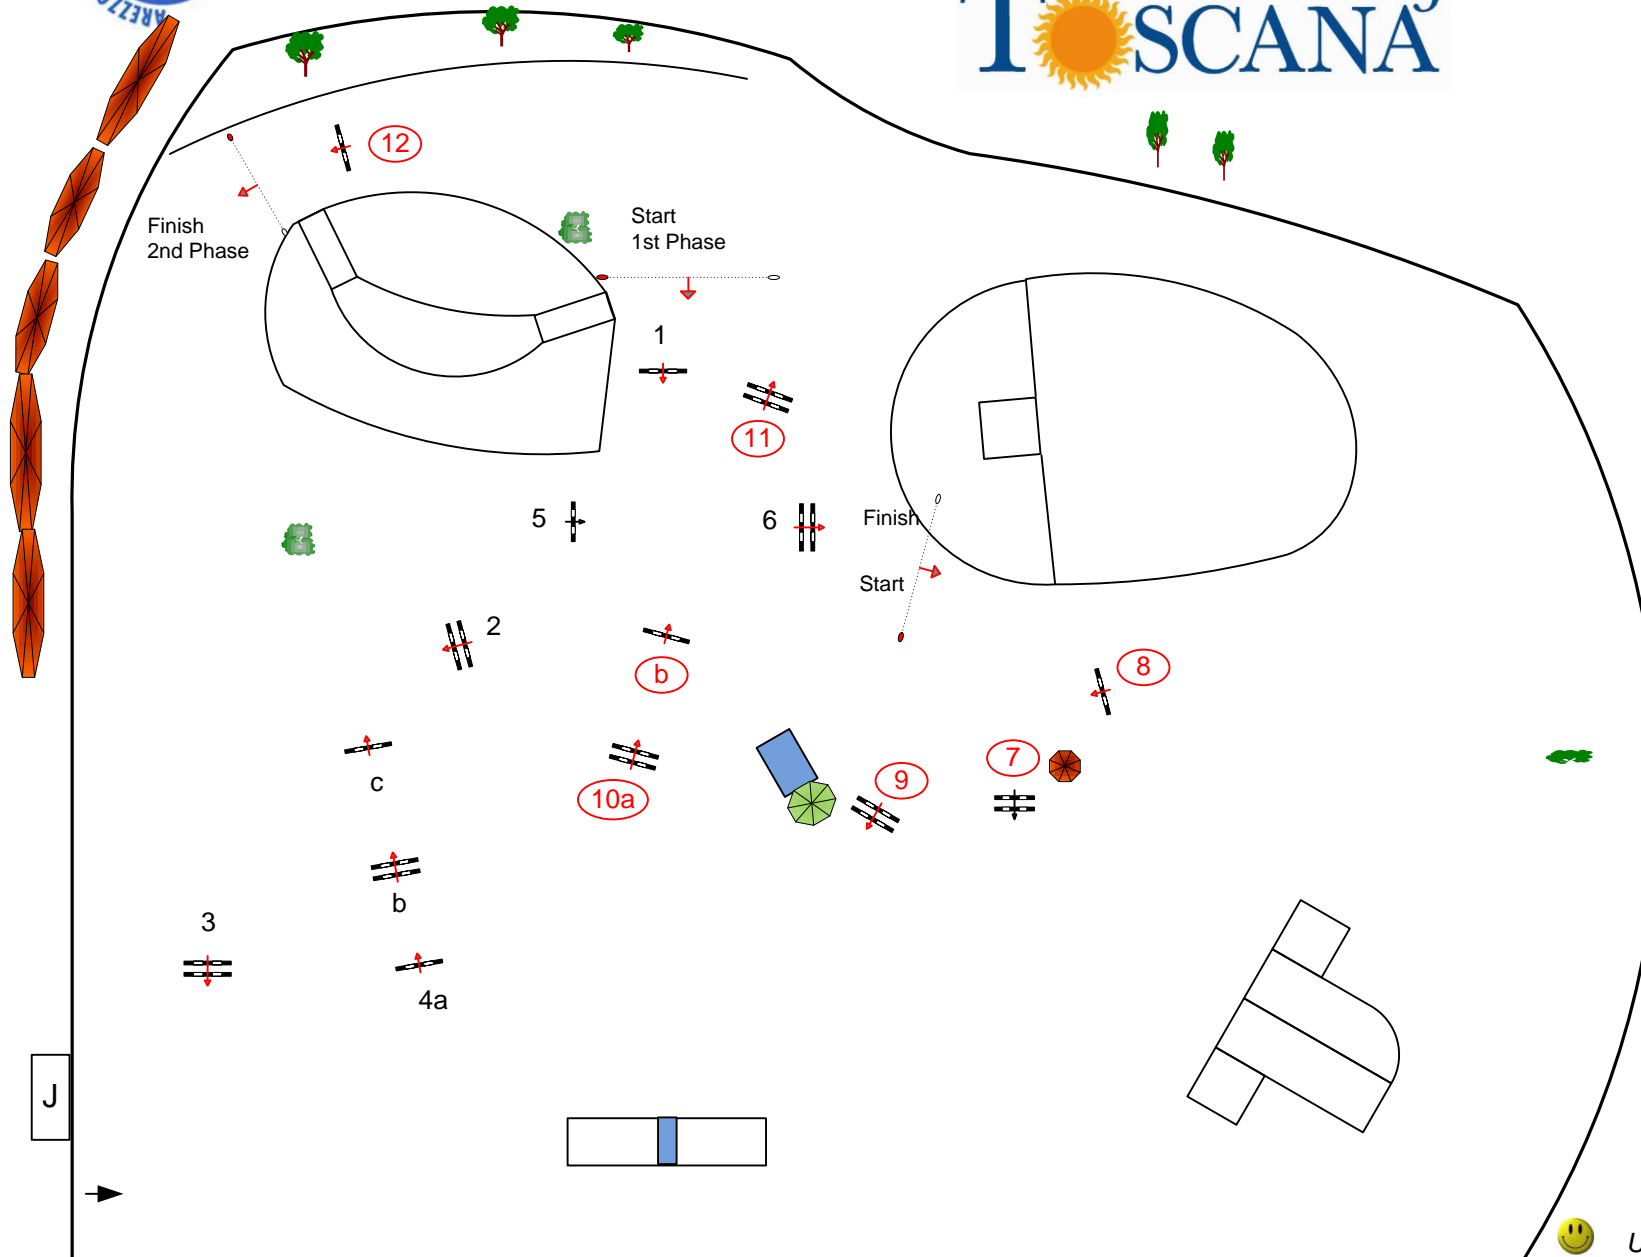

12 March · 14 April
T  **TOUR 2013**
SCANA

Class No.:

198

Gold tour 150 Q Ranking

Comp. Two phases

Table: A

FEI RG / Art. 274.5.6
 Height: 1,50 m

Speed: 350 m/min

Length: 280 m
 Time allowed: 48 sec
 Time limit: 96 sec

Obstacles: 6
 Efforts: 8
 Penalty sec

Phase 2, Jump-Off:

7-8-9-10a 10b-11-12

Length: 260 m
 Time allowed: 45 sec
 Time limit: 90 sec

Uliano Vezzani (ITA) , Elio Travagliati (ITA)