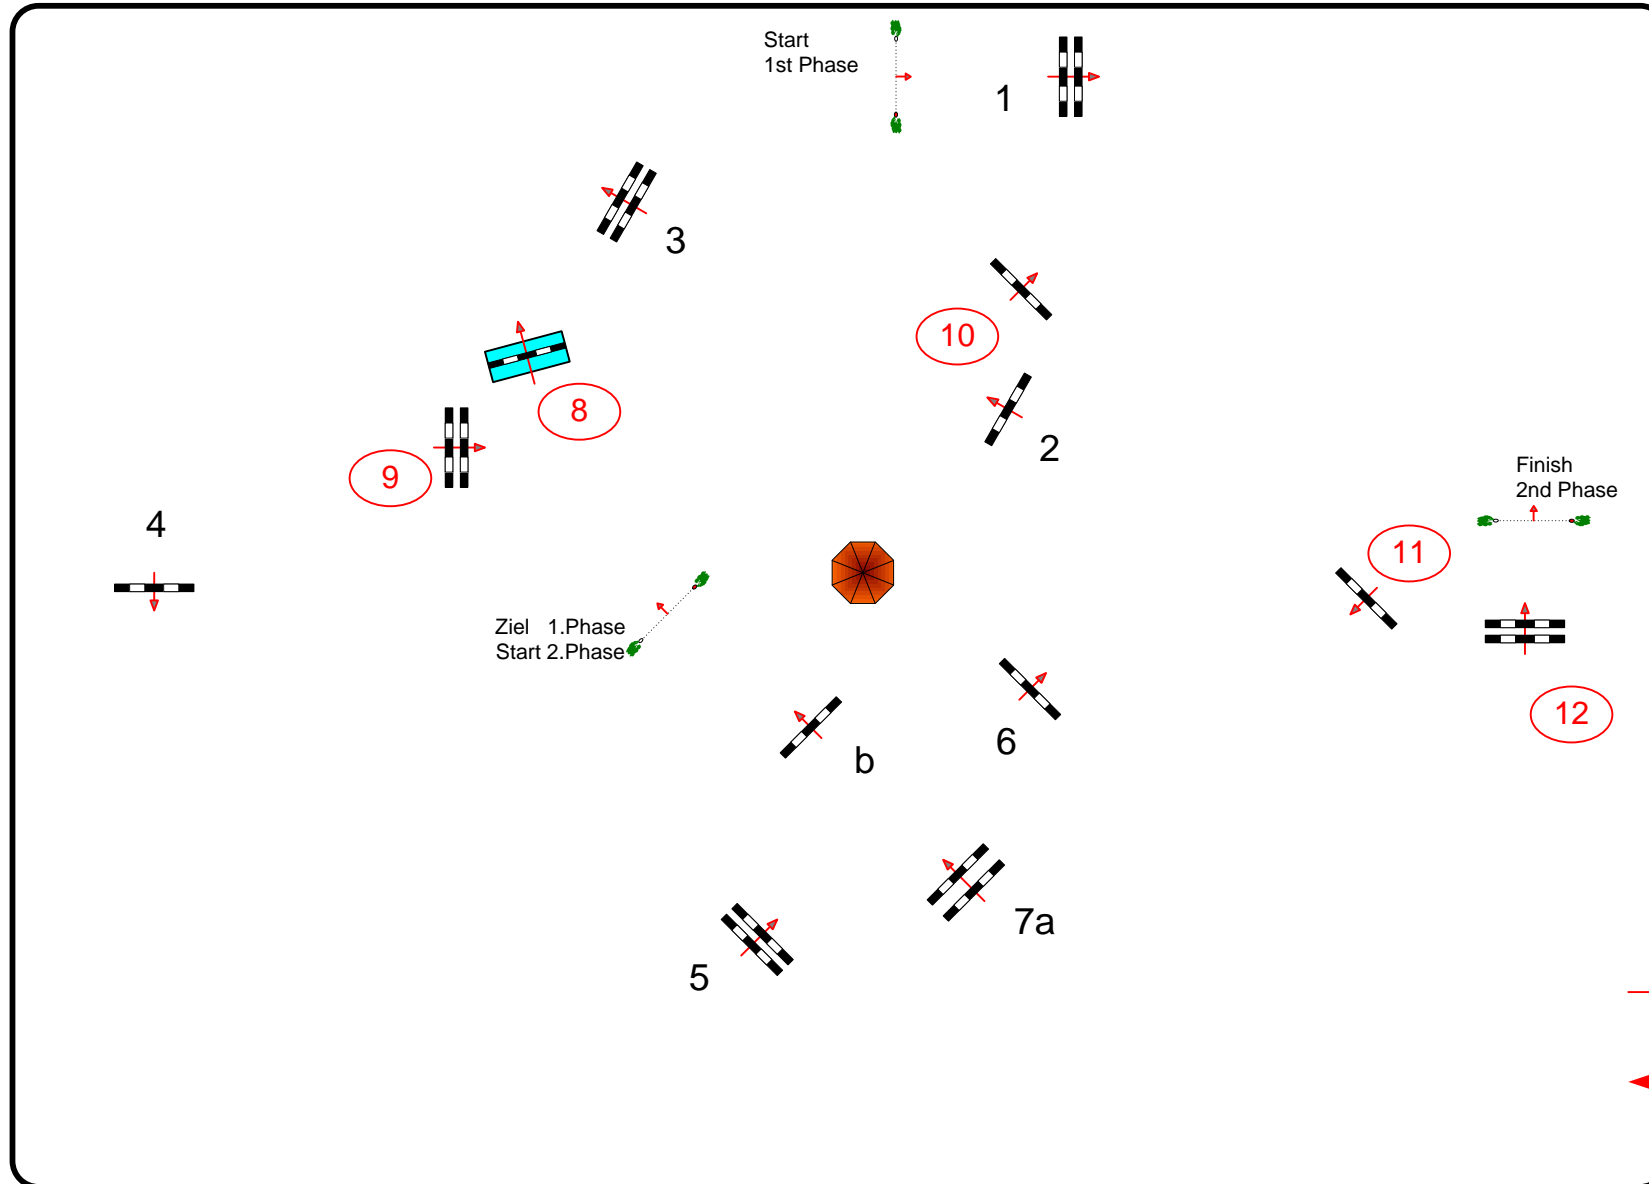

TOSCANA TOUR 2013

ARENA VASARI

AREZZO EQUESTRIAN CENTRE

Class No.: 199 PONY 1,10m

Competition in two Phases

6-4-2013

Start: 14:45

Table: A
National RG:
FEI RG / Art. 274.5.3
Height: 1,10 m

Speed: 350 m/min

Length: 330 m
Time allowed: 57 sec
Time limit: 114 sec

Obstacles: 12
Efforts: 13
Penalty sec
Closed combination:

2nd Phase:
8 9 10 11 12 13
Length: 230 m
Time allowed: 40 sec
Time limit: 80 sec

In / Out

COURSE DESIGNER
Francois Denis
Manos Aggelakis