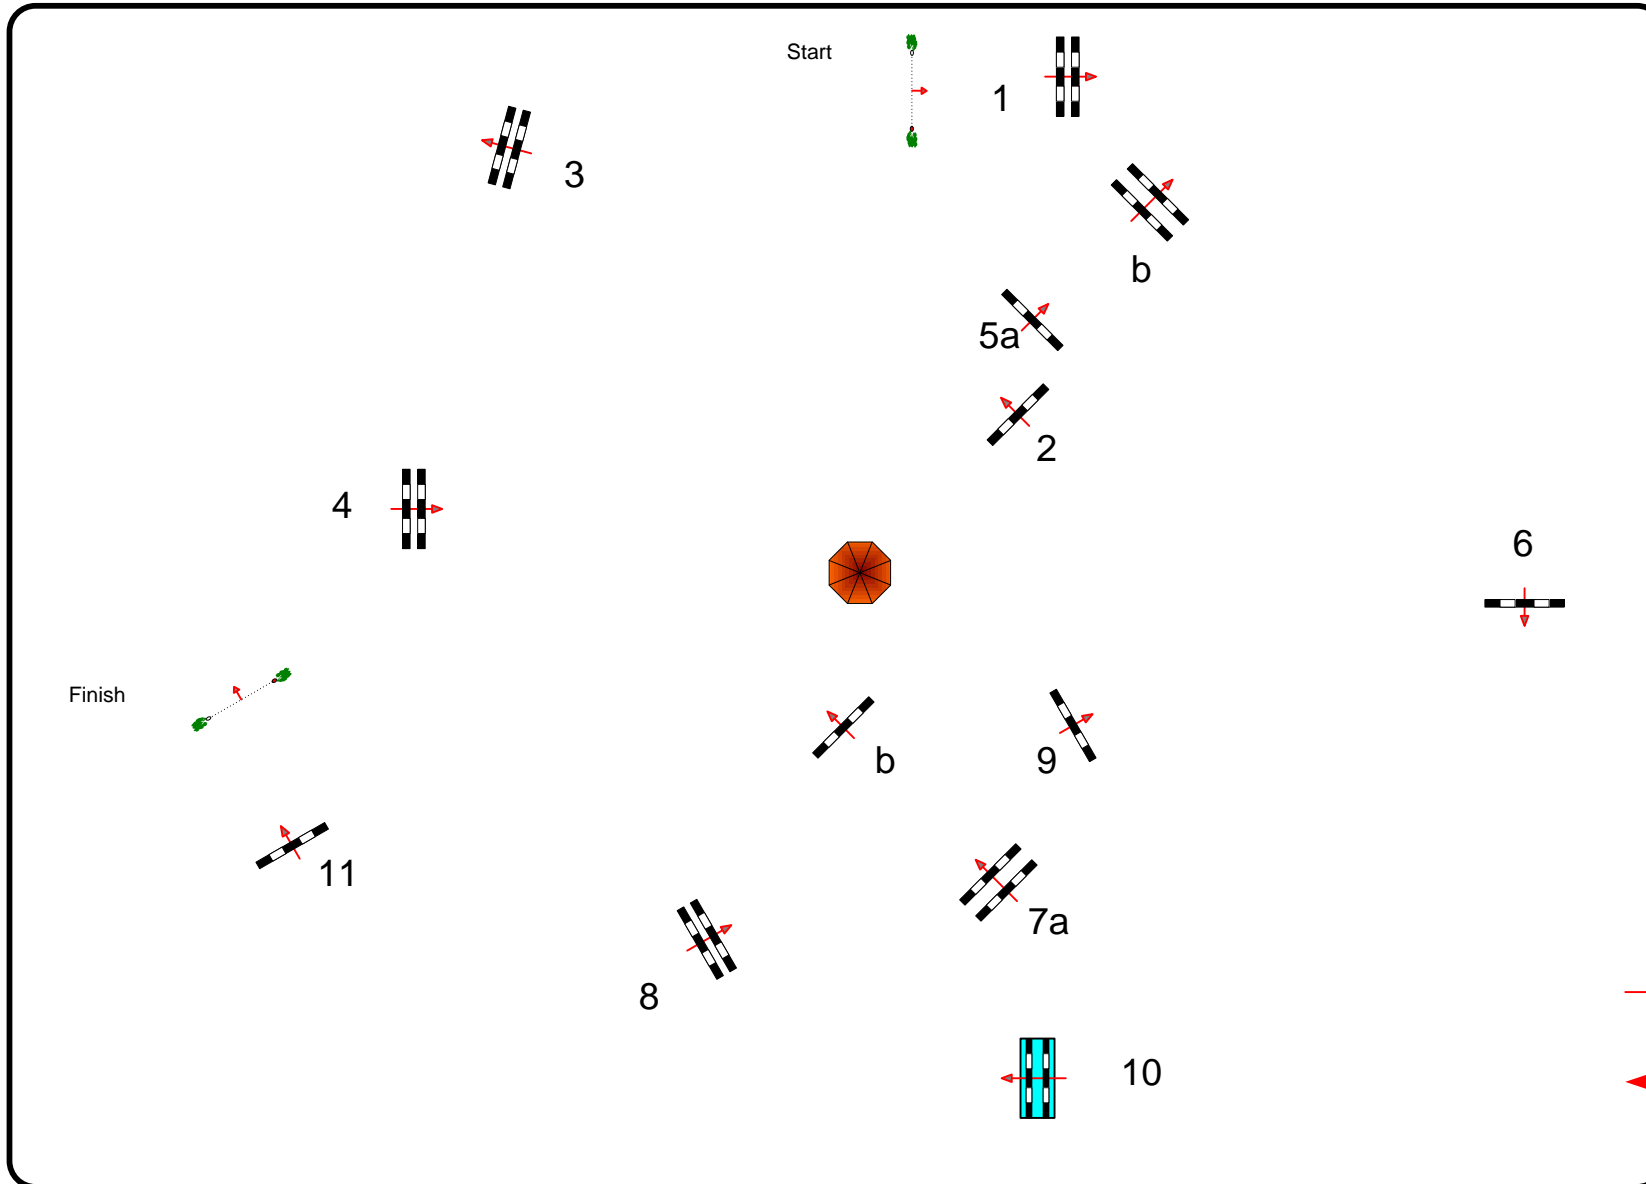

## ARENA VASARI

## AREZZO EQUESTRIAN CENTRE

Class No.: 201 PONY 1,20m

Competition against the clock

6-4-2013

Start: 15:30

Table: A  
National RG:  
FEI RG / Art. 238.2.1  
Height: 1,20 m

Speed: 350 m/min

Length: 480 m  
Time allowed: 83 sec  
Time limit: 166 sec

Obstacles: 11  
Efforts: 13  
Penalty sec  
Closed combination:

:  
Length: 0 m  
Time allowed: 0 sec  
Time limit: 0 sec

In / Out  
 COURSE DESIGNER  
 Francois Denis  
 Manos Aggelakis