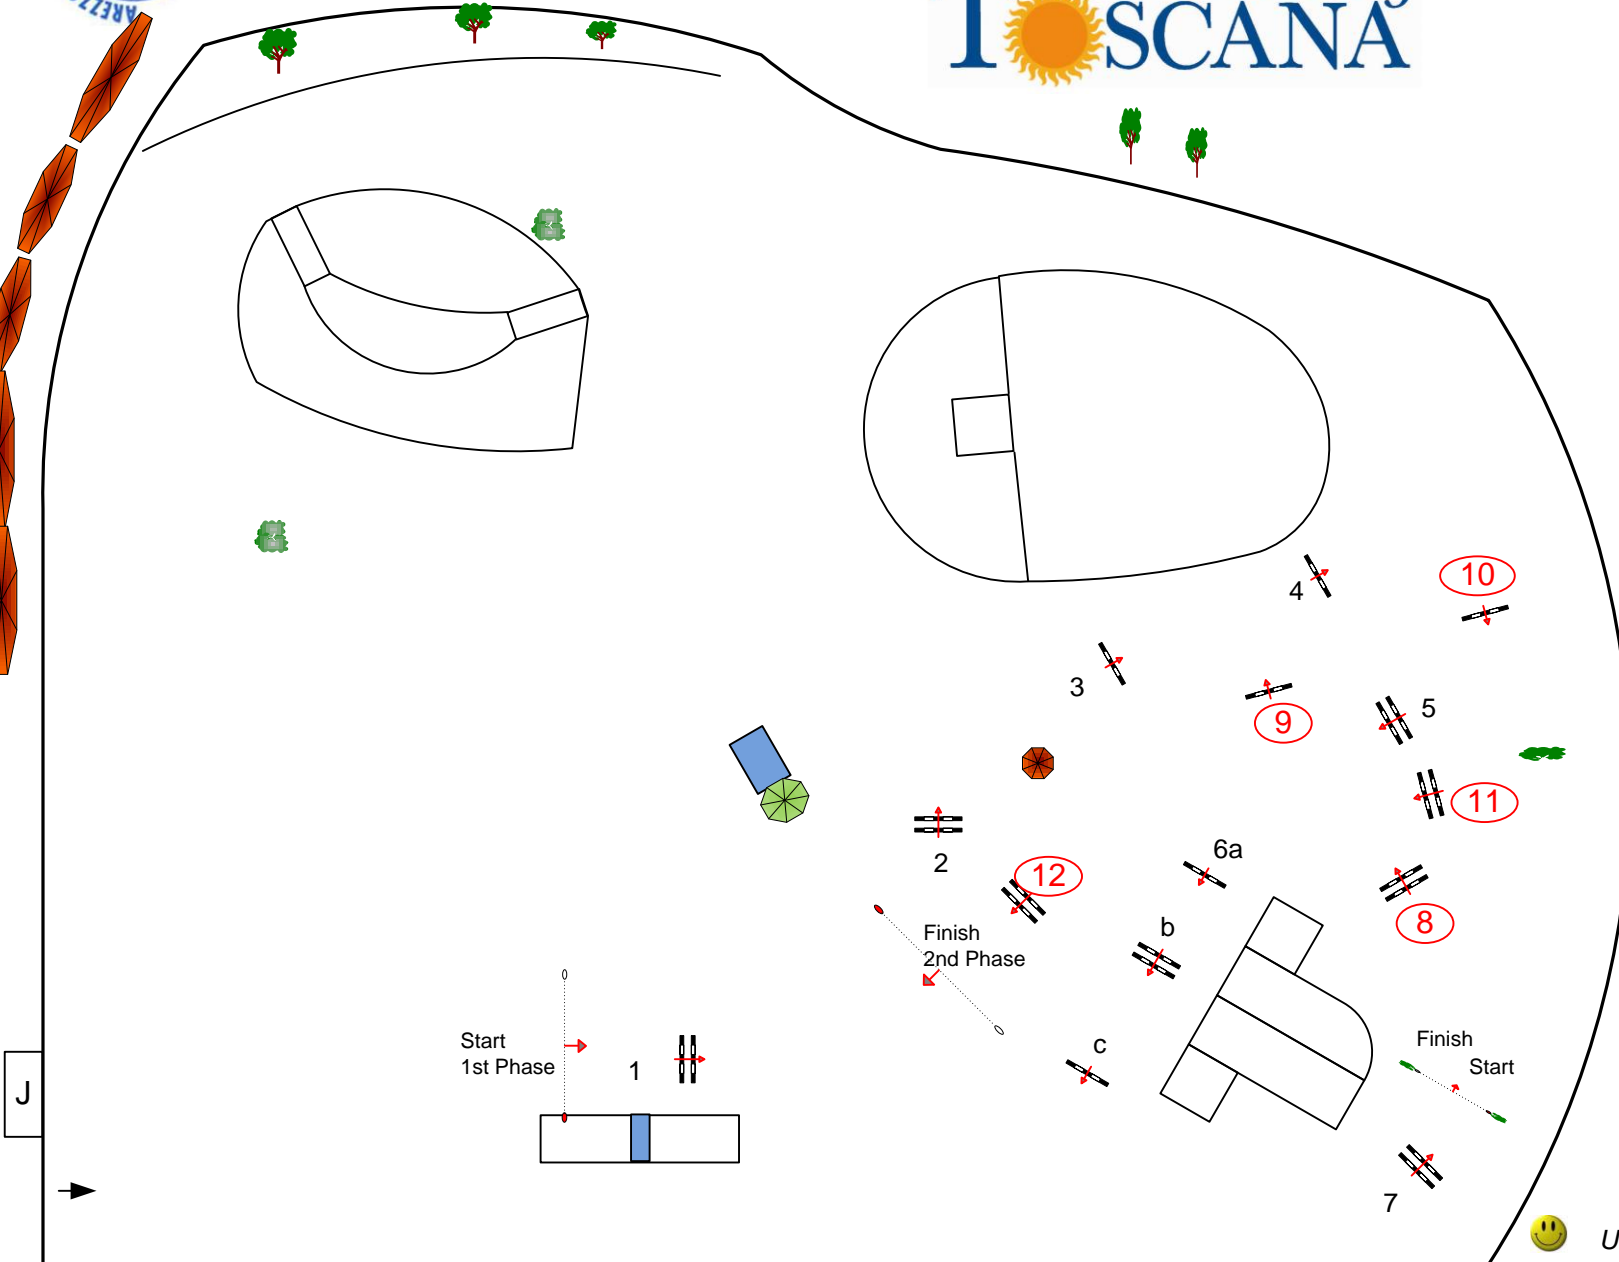

12 March · 14 April
T  **TOUR 2013**
SCANA

211

Class No.:

Gold tour 140

Comp. Two phases

Table: A

FEI RG / Art. 274.5.3

Height: 1,40 m

Speed: 350 m/min

Length: 280 m

Time allowed: 48 sec

Time limit: 96 sec

Obstacles: 7

Efforts: 9

Penalty sec

Phase 2, Jump-Off:

8-9-10-11-12

Length: 200 m

Time allowed: 35 sec

Time limit: 70 sec

Uliano Vezzani (ITA) , Elio Travagliati (ITA)