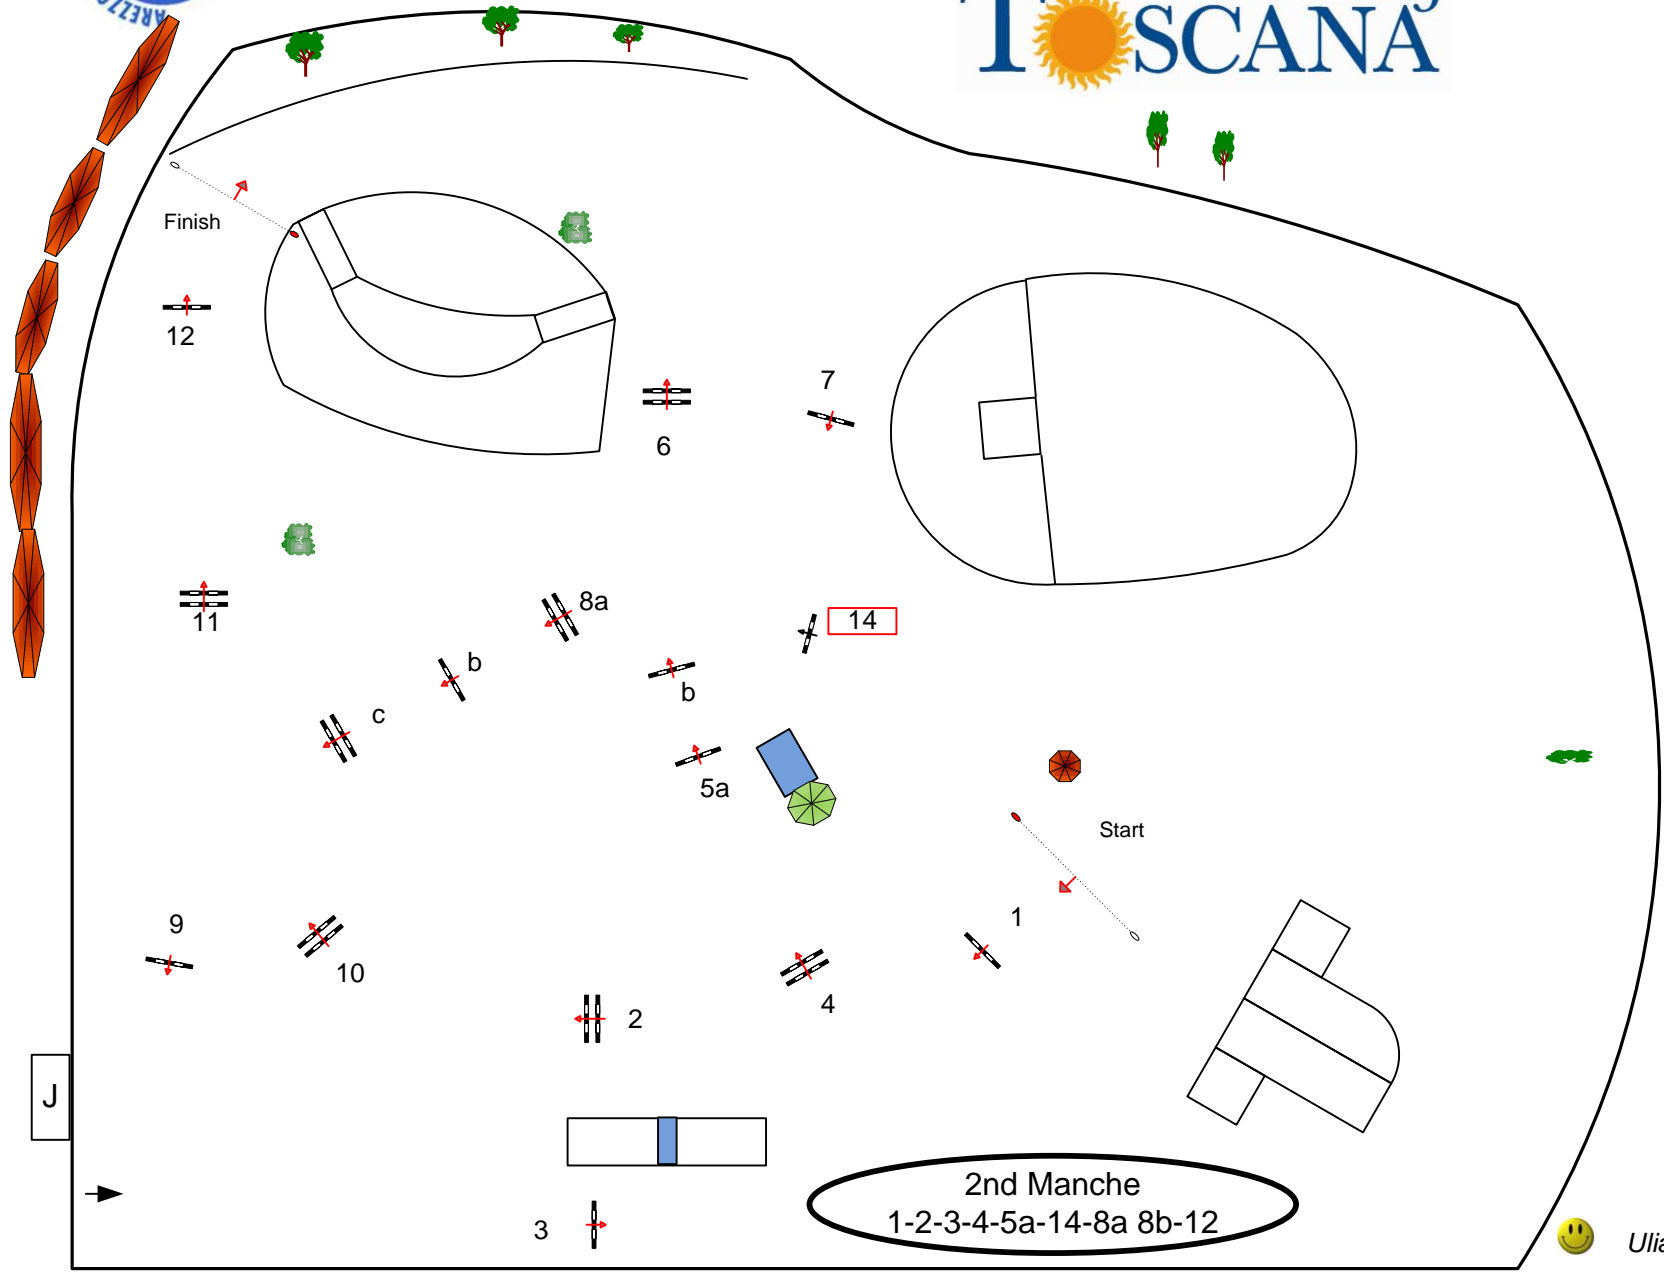

12 March · 14 April  
**T**  **TOUR 2013**  
**SCANA**

Class No.:

212

Gold Tour G P 150

Comp.2 Manche

Table: A

FEI RG / Art. 273.3.3  
 Height: 1,50 m

Speed: 375 m/min

Length: 460 m  
 Time allowed: 74 sec  
 Time limit: 148 sec

Obstacles: 12  
 Efforts: 15  
 Penalty sec

Phase 2, Jump-Off:

Length: 340 m  
 Time allowed: 55 sec  
 Time limit: 110 sec

Uliano Vezzani (ITA) , Elio Travagliati (ITA)