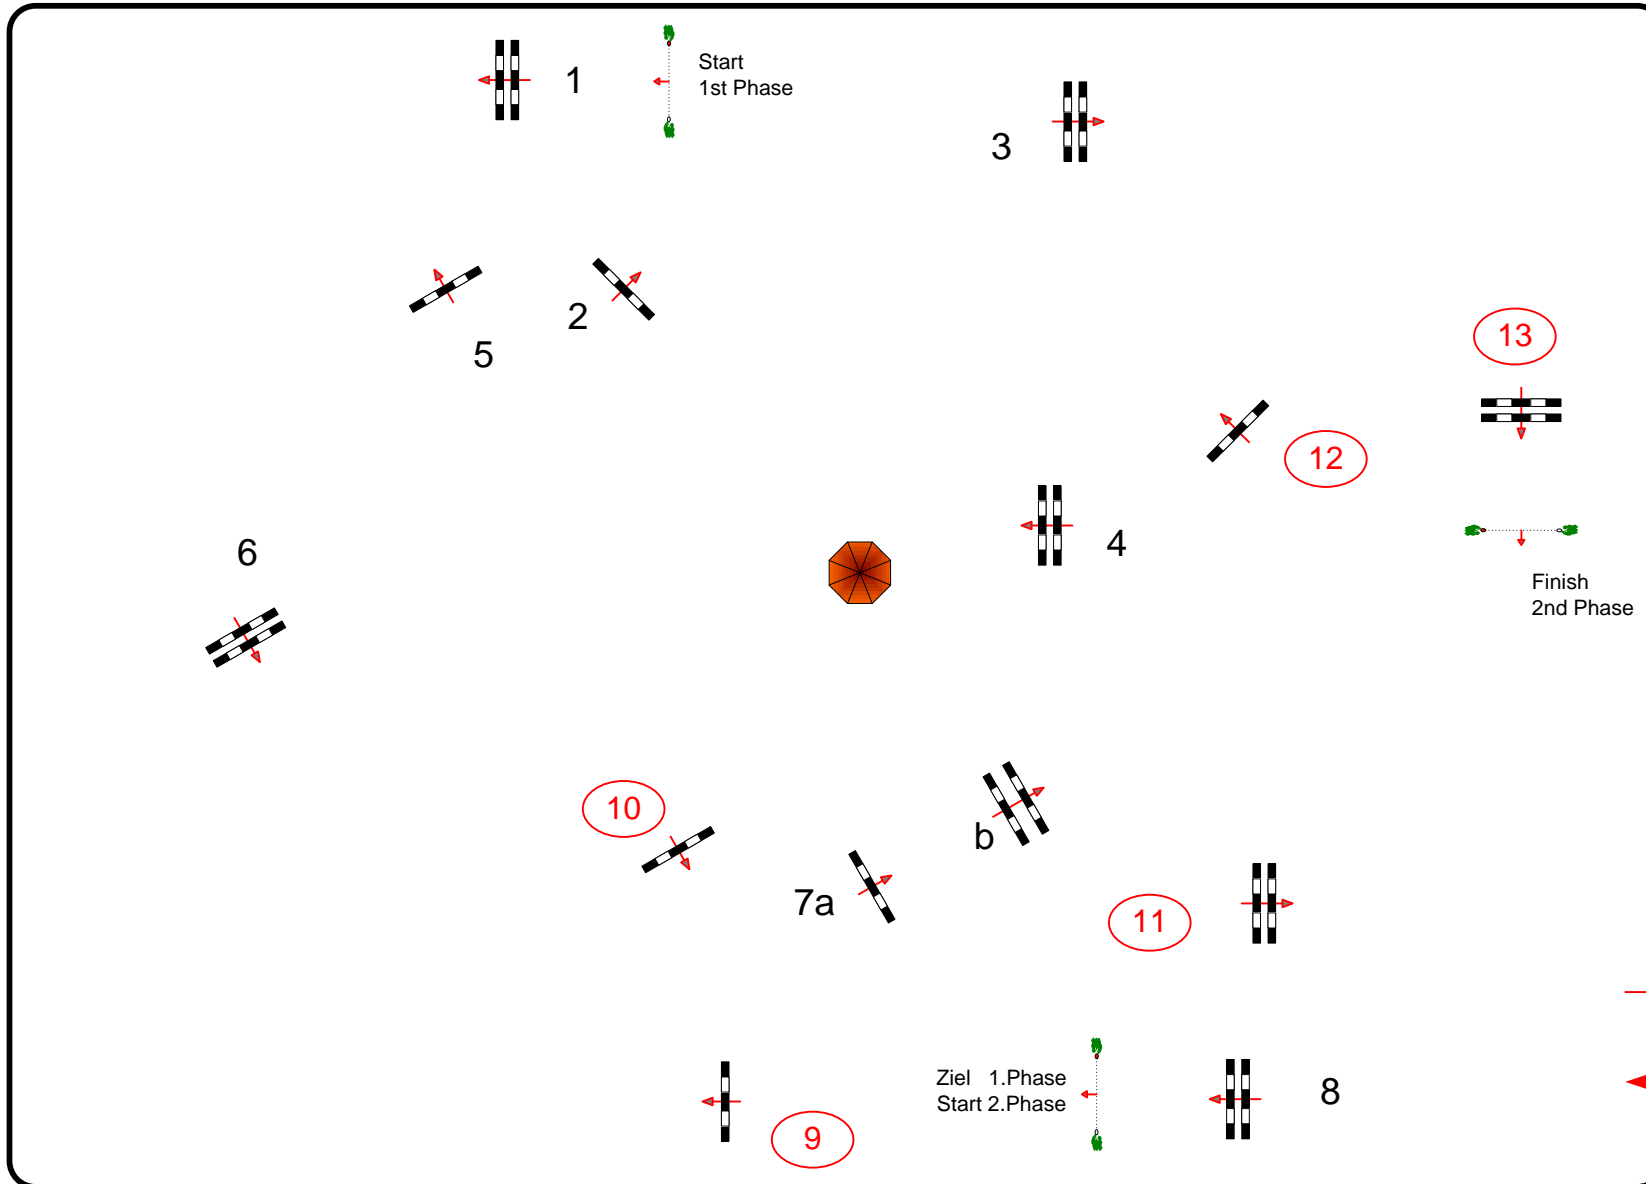

## AREZZO EQUESTRIAN CENTRE

Class No.: 214 PONY 1,15m

Competition in two Phases

7-4-2013

Start: 12:45

Table: A  
National RG:  
FEI RG / Art. 274.5.3  
Height: 1,15 m

Speed: 350 m/min

Length: 350 m  
Time allowed: 60 sec  
Time limit: 120 sec

Obstacles: 13  
Efforts: 14  
Penalty sec  
Closed combination:

2nd Phase:  
9 10 11 12 13  
Length: 230 m  
Time allowed: 40 sec  
Time limit: 80 sec

In / Out

COURSE DESIGNER  
*Francois Denis*  
*Manos Aggelakis*