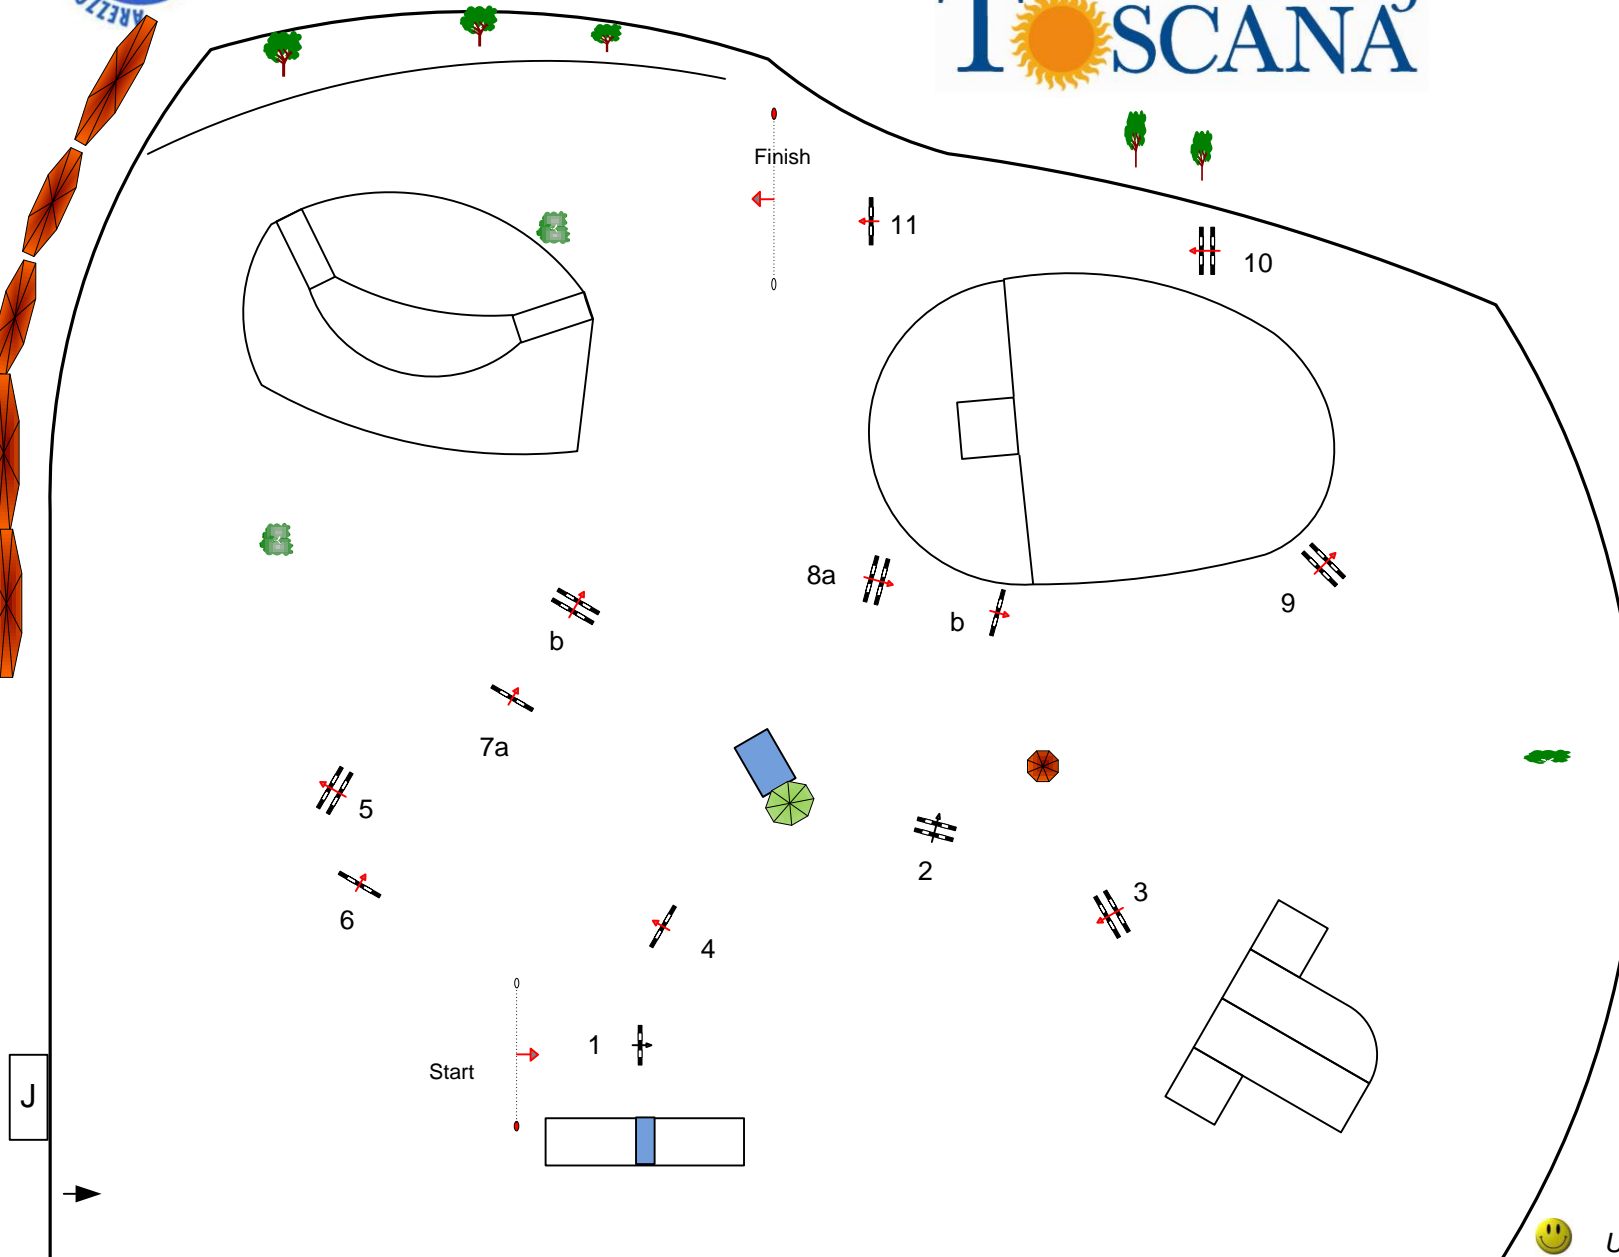

12 March · 14 April
T  **TOUR 2013**
SCANA

Class No.:

279

Pony tour 125-130

Against the clock

Table: A

FEI RG / Art. 238.2.1
Height: 1,25 m

Speed: 350 m/min

Length: 450 m
Time allowed: 78 sec
Time limit: 156 sec

Obstacles: 11
Efforts: 13
Penalty sec

Phase 2, Jump-Off:

Length: 0 m
Time allowed: 0 sec
Time limit: 0 sec

Uliano Vezzani (ITA) , Elio Travagliati (ITA)