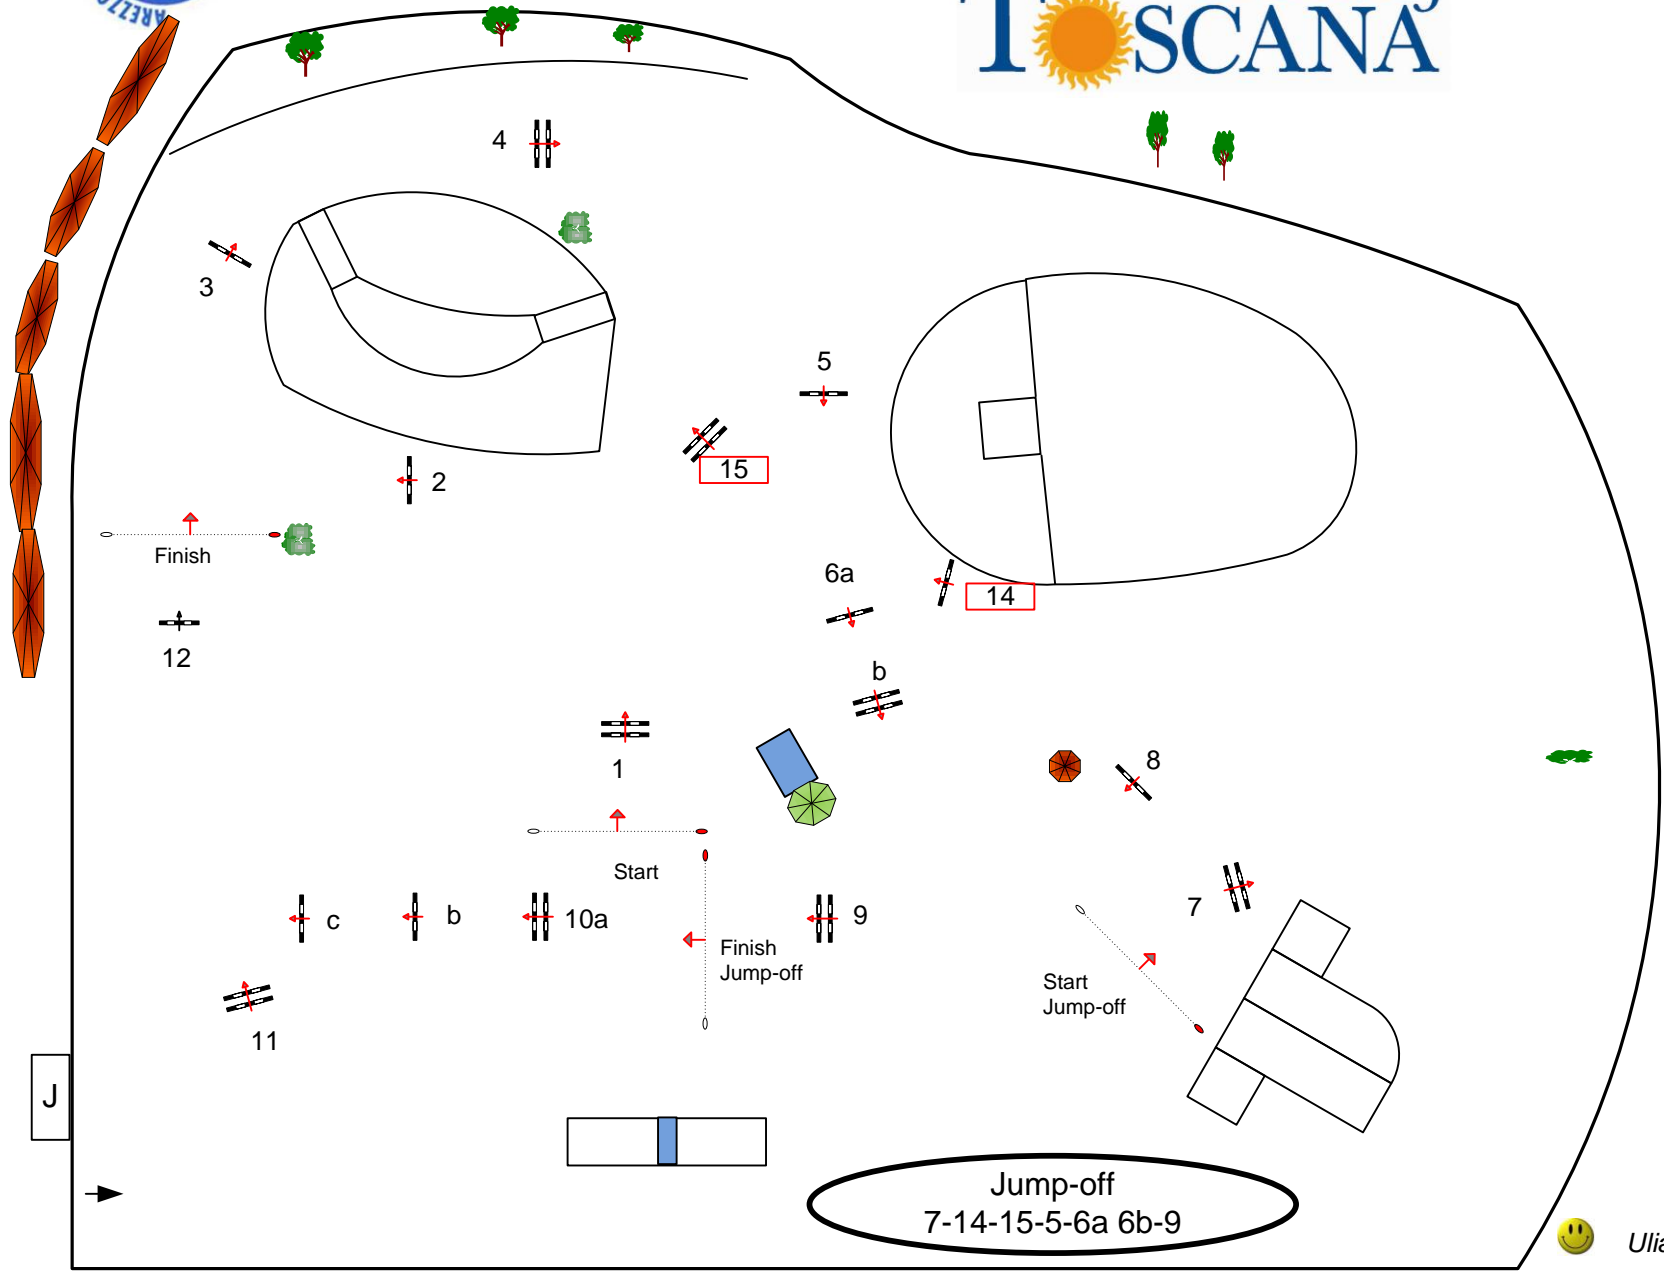

12 March · 14 April
T  **TOUR 2013**
SCANA

Class No.:

209

Pony Tour G P

Comp. With jump-off

Table: A

FEI RG / Art. 238.2.2
 Height: 1,25-130 m

Speed: 350 m/min

Length: 470 m
 Time allowed: 81 sec
 Time limit: 162 sec

Obstacles: 12
 Efforts: 15
 Penalty sec

Phase 2, Jump-Off:

Length: 320 m
 Time allowed: 55 sec
 Time limit: 110 sec

Uliano Vezzani (ITA) , Elio Travagliati (ITA)