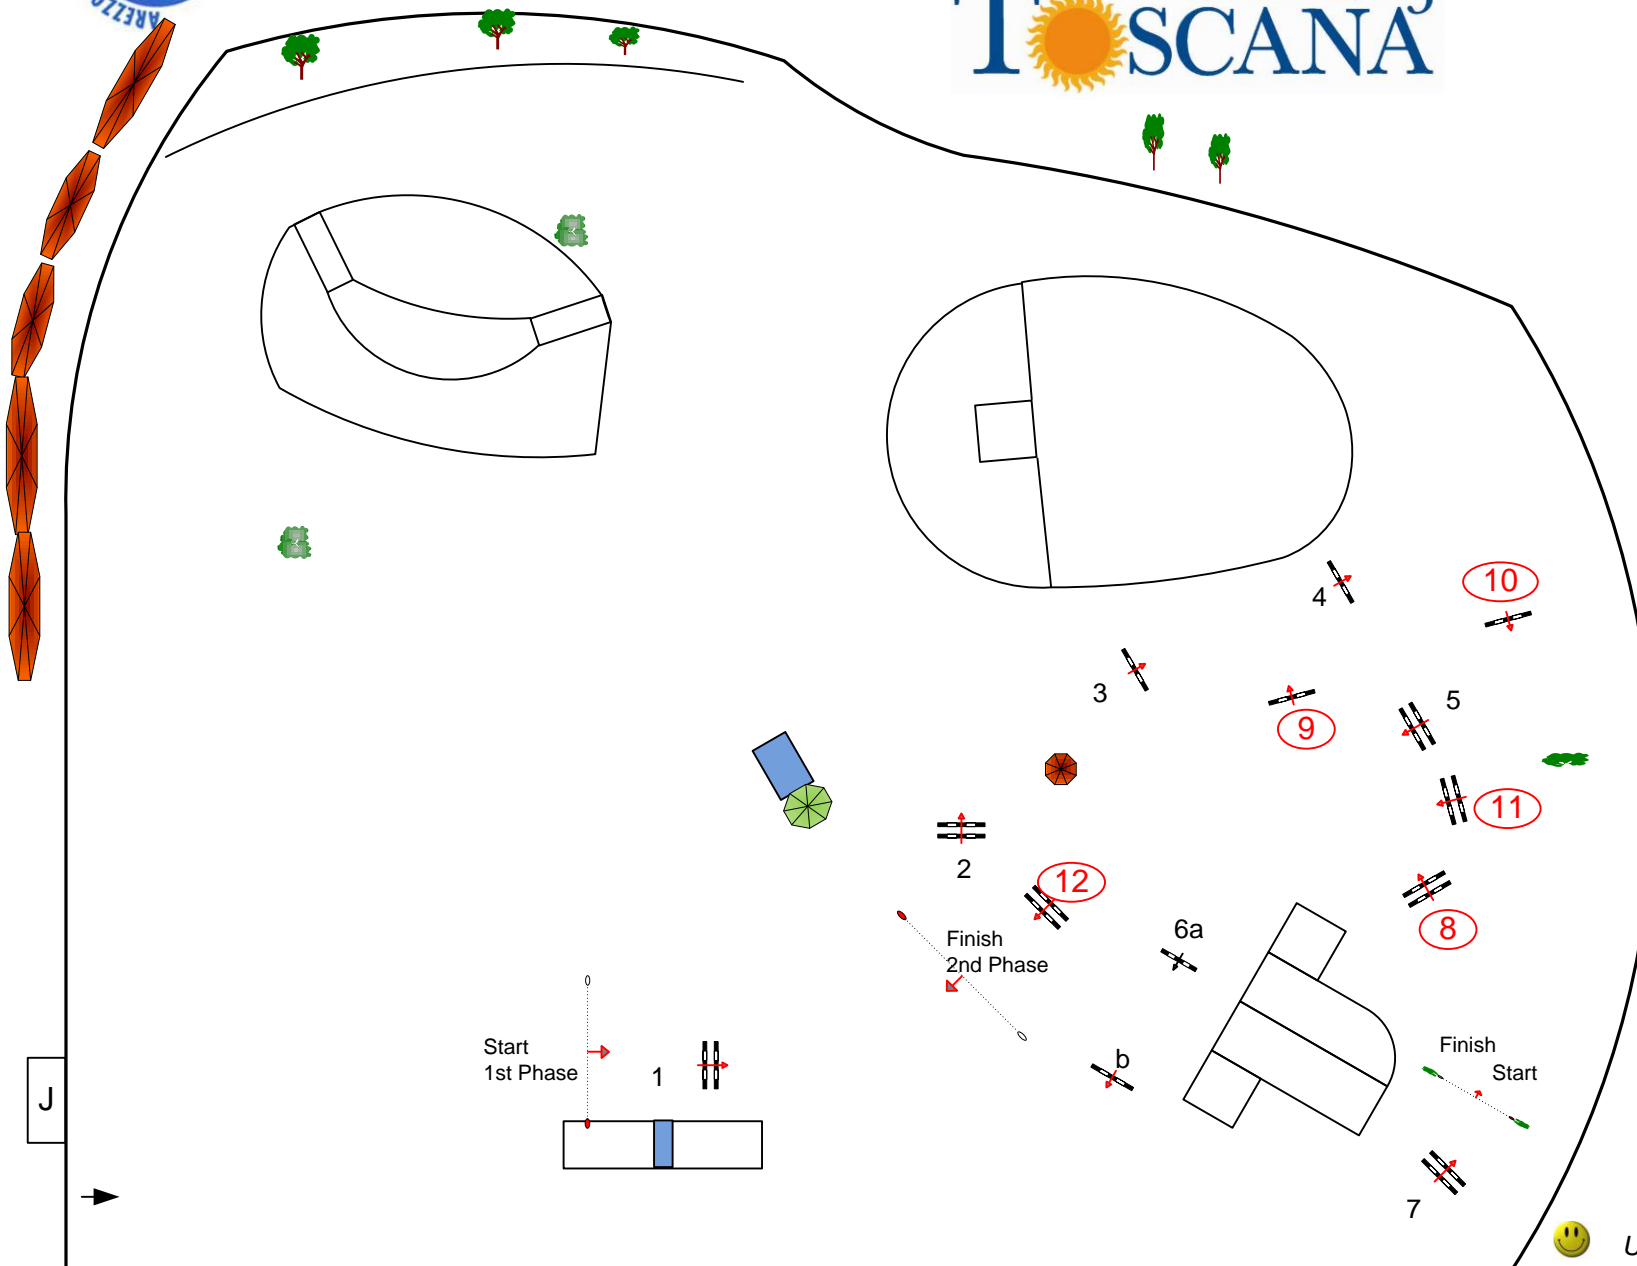

12 March · 14 April
T  **TOUR 2013**
SCANA

Class No.:

285

Children 115/ 120

Comp. Two phases

Table: A

FEI RG / Art. 274.5.3
Height: 1,40 m

Speed: 350 m/min

Length: 280 m
Time allowed: 48 sec
Time limit: 96 sec

Obstacles: 7
Efforts: 8
Penalty sec

Phase 2, Jump-Off:

8-9-10-11-12

Length: 200 m
Time allowed: 35 sec
Time limit: 70 sec

Uliano Vezzani (ITA) , Elio Travagliati (ITA)