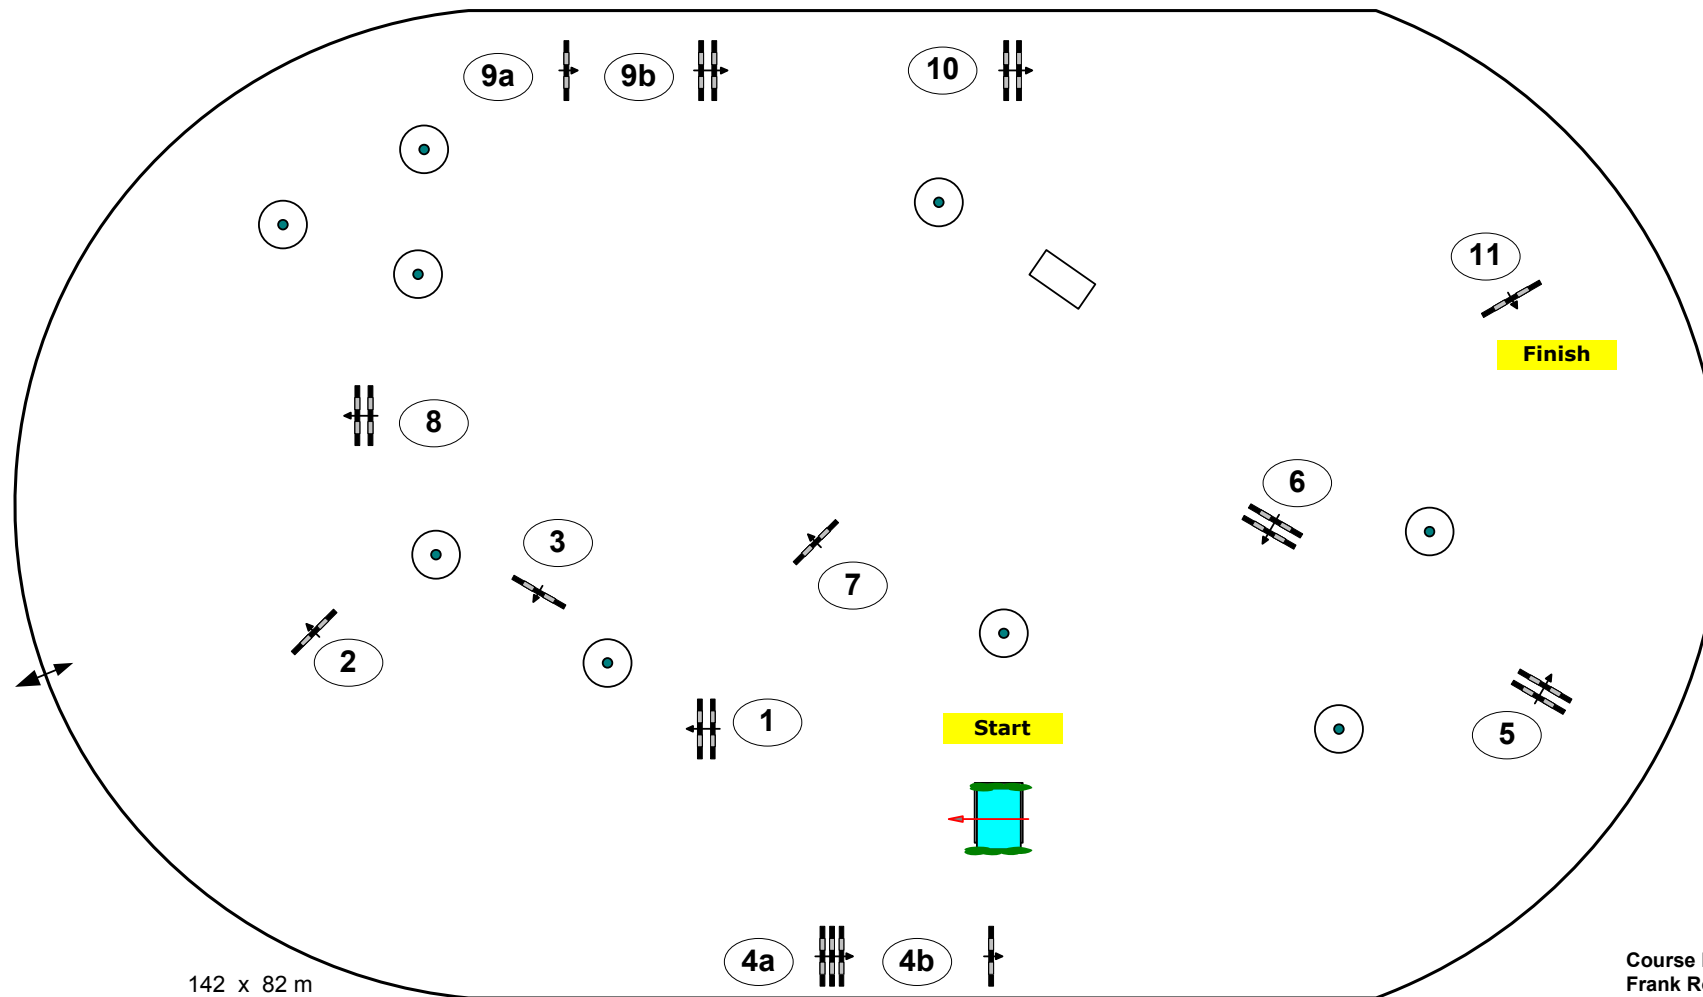

# CSI\*\*\*\*\* Wiesbaden 2013

INTERNATIONALES  
**PFINGST  
TURNIER**  
WIESBADEN

**Class No.: 2**

**International Competition**

**Competition against the clock**

Table: A  
National RG:  
FEI RG / Art. 238.2.1  
Height: 1,45 m

Speed: 350 m/min  
Length: 460 m  
Time allowed: 79 sec  
Time limit: 158 sec

Jump-off: 0  
Length: 0 m  
Time allowed: 0 sec  
Time limit: 0 sec

Course Designer:  
Frank Rothenberger (GER)  
Christian Wiegand (GER)