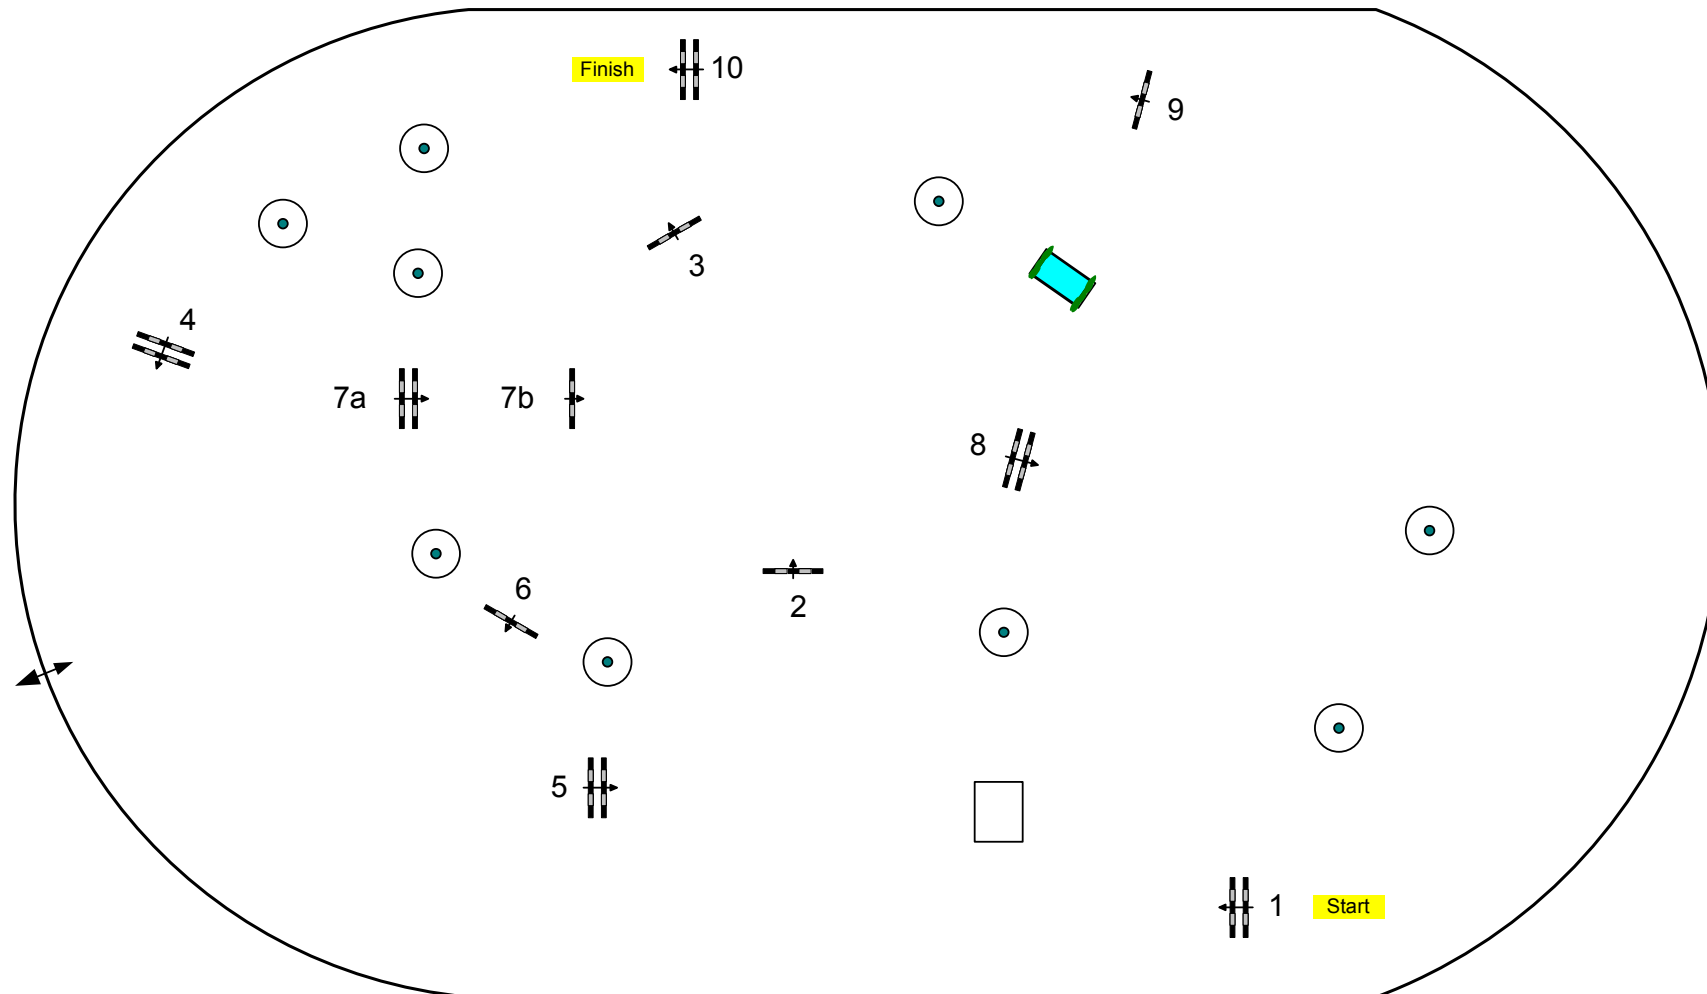

CSI5* Wiesbaden 2013

INTERNATIONALES
**PFINGST
TURNIER**
WIESBADEN

Class No.: 5

Wiesbaden Speed

Competition against the clock

Table: A
National RG:
FEI RG / Art. 238.2.1
Height: 1,45 m

Speed: 350 m/min
Length: 420 m
Time allowed: 72 sec
Time limit: 144 sec

Jump-off: 0
Length: 0 m
Time allowed: 0 sec
Time limit: 0 sec

CARO
www.caro-parcours.de
by Frank Rothenberger

Course Designer:
Frank Rothenberger (GER)
Christian Wiegand (GER)