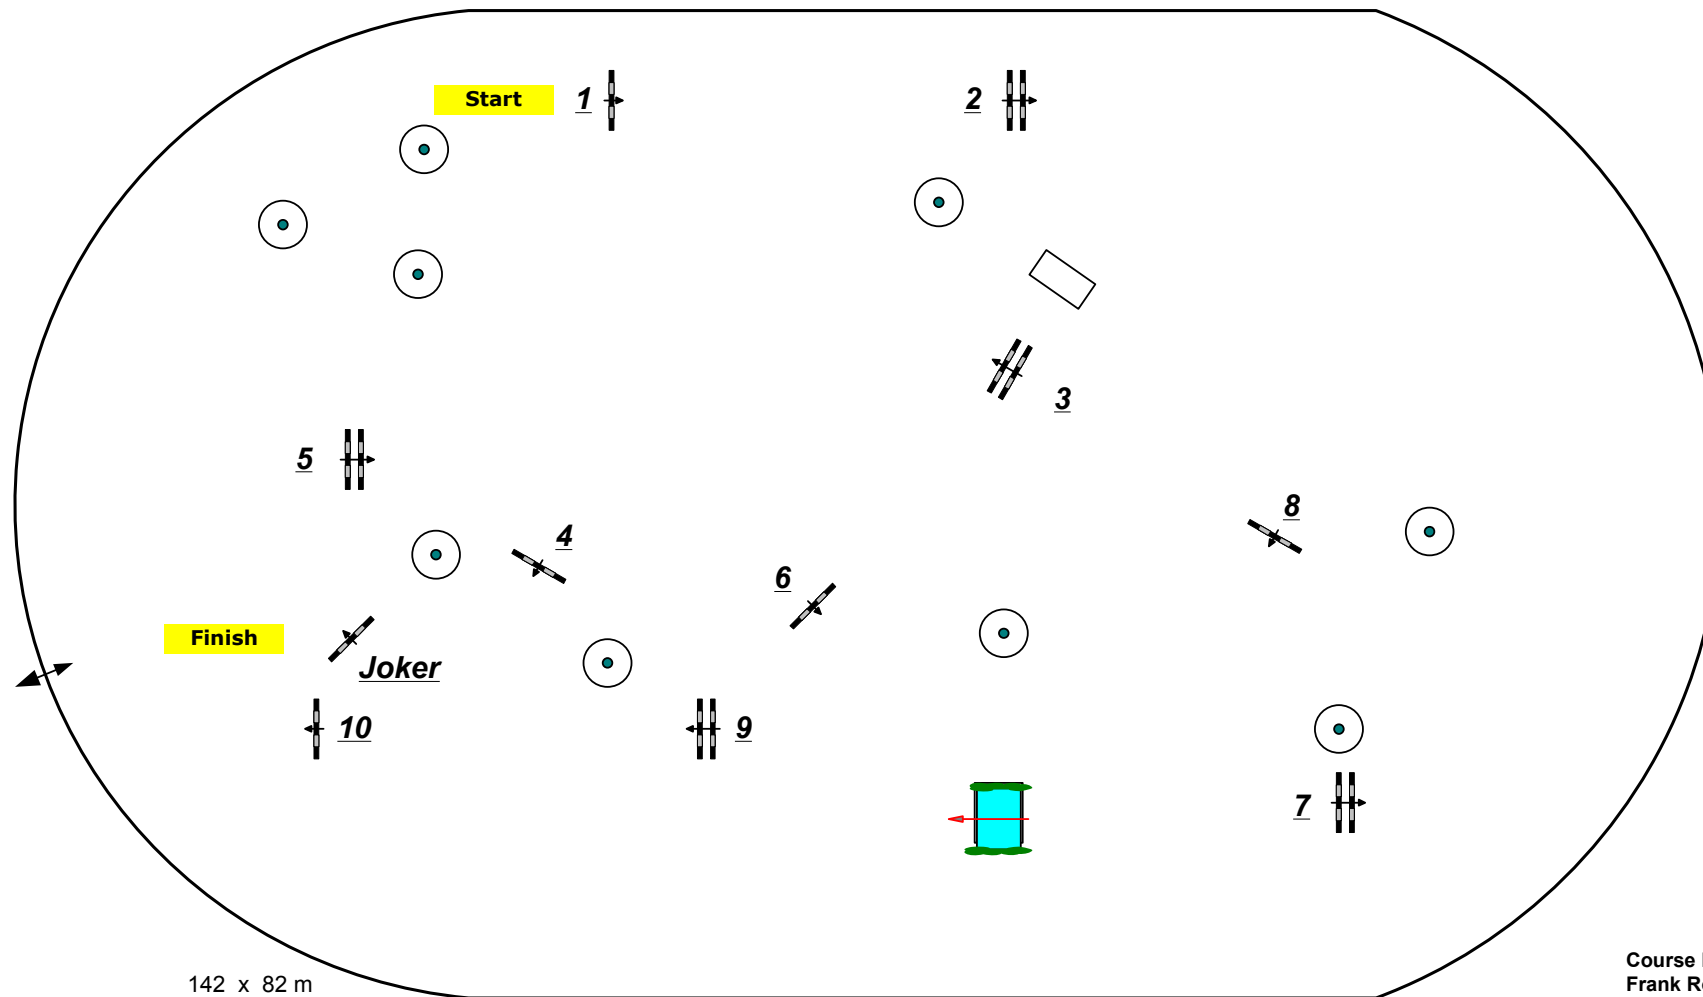

CSI***** Wiesbaden 2012

INTERNATIONALES
**PFINGST
TURNIER**
WIESBADEN

Class No.: 10/13/16

SML Tour

Accumulator Competition

Table: A
National RG:
FEI RG / Art. 269
Height: 1,15/1,25/1,40 m

Speed: 350 m/min
Length: 450 m
Time allowed: 78 sec
Time limit: 156 sec

Jump-off: 0
Length: 0 m
Time allowed: 0 sec
Time limit: 0 sec

Course Designer:
Frank Rothenberger (GER)
Christian Wiegand (GER)