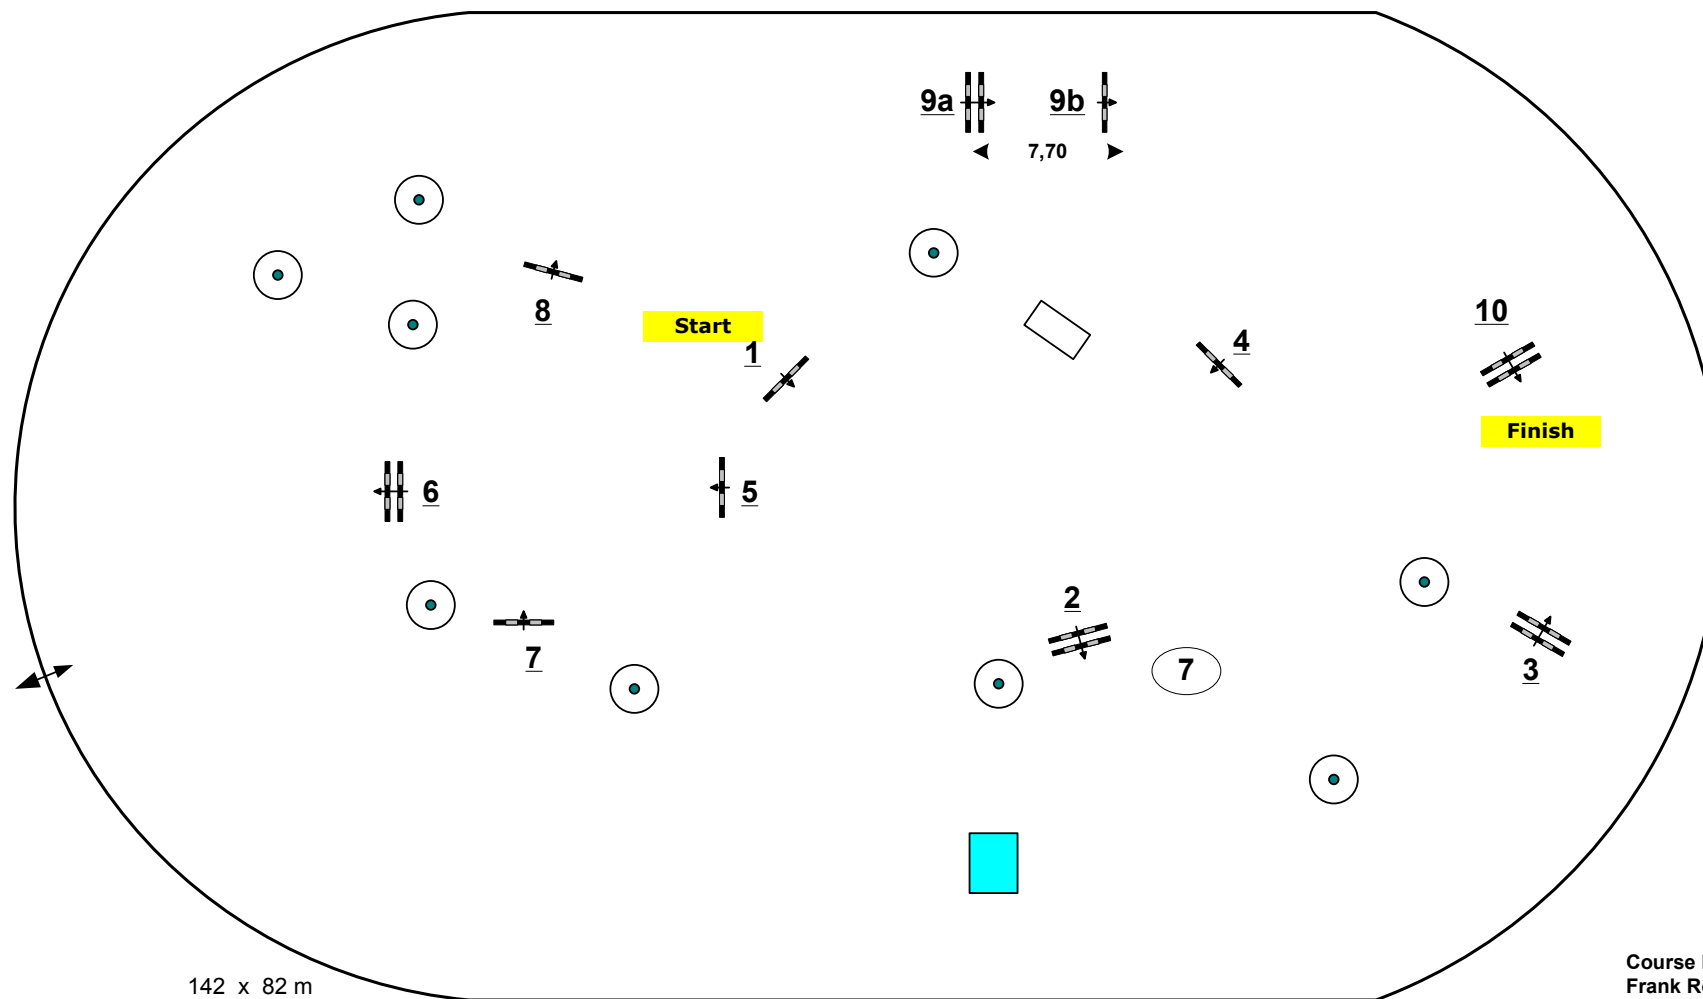

CSI***** Wiesbaden 2013

INTERNATIONALES
**PFINGST
TURNIER**
WIESBADEN

Class No.: 9/12/15

SML Tour

Competition against the clock

Table: A
National RG:
FEI RG / Art. 238.2.1
Height: 1,15/1,25/1,40 m

Speed: 350 m/min
Length: 420 m
Time allowed: 72 sec
Time limit: 144 sec

Jump-off: 0
Length: 0 m
Time allowed: 0 sec
Time limit: 0 sec

142 x 82 m

Course Designer:
Frank Rothenberger (GER)
Christian Wiegand (GER)