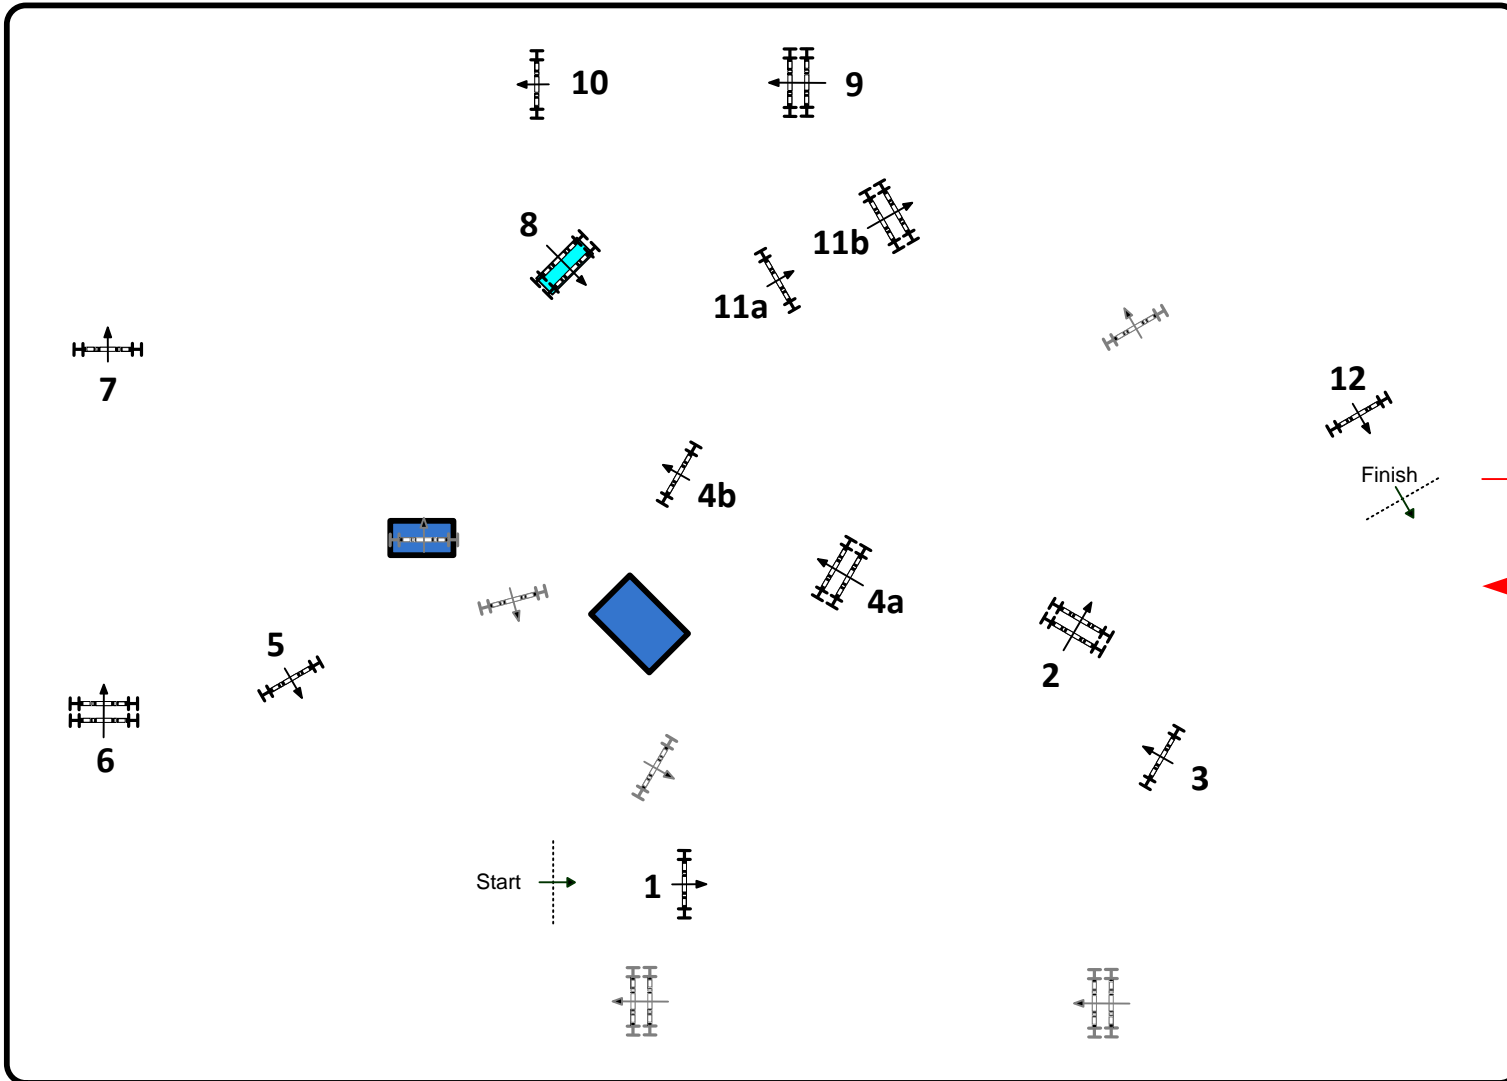

Class No.: 233 SILVER TOUR - 135M

Competition against the clock 12 April 2013

Start: 0:00

Table: A  
National RG: -  
FEI RG / Art. 238.2.1  
Height: 1.35 m

Speed: 350 m/min

Length: 480 m

**Time allowed: 83 sec**

Time limit: 166 sec

Obstacles: 12

Efforts: 14

Course Design Team  
Alan Wade  
Francois Denis

JURY