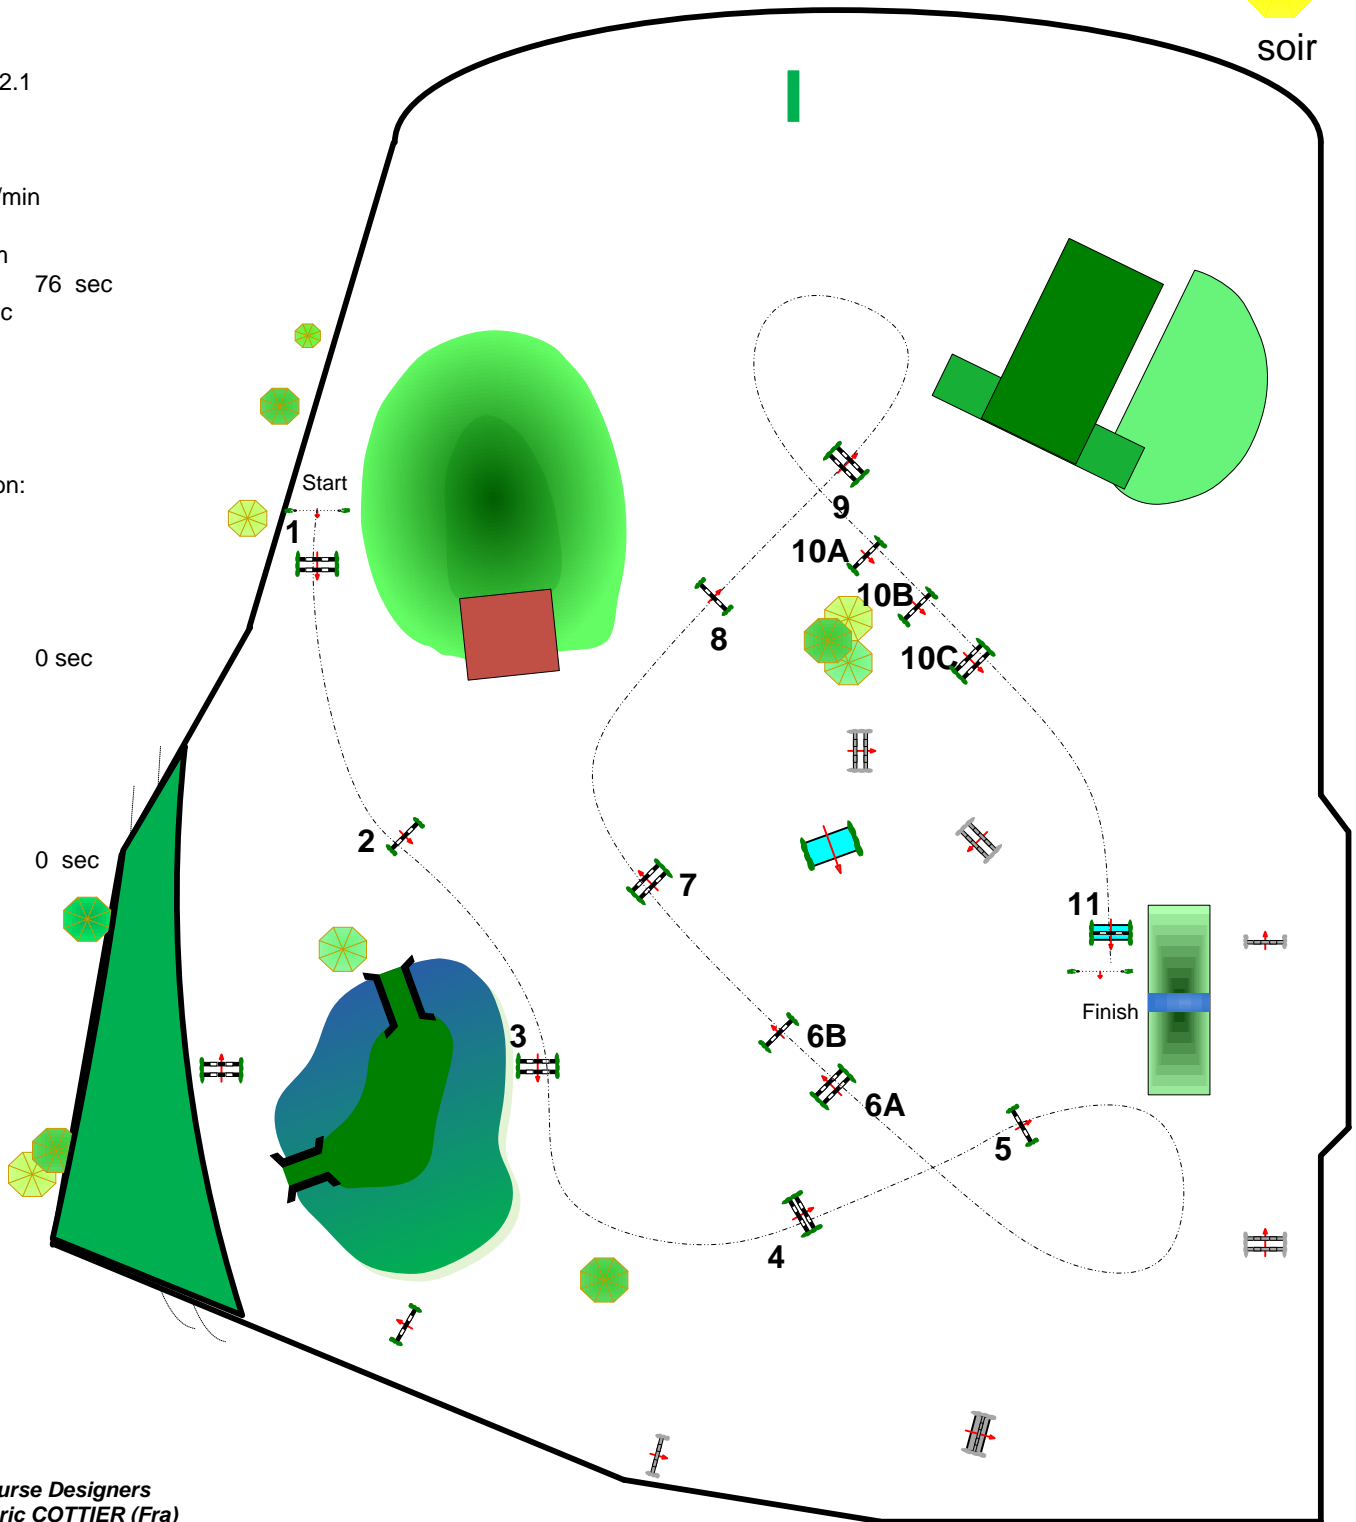

CSI *** 11 - 14 April 2013

AREZZO EQUESTRIAN CENTRE

CAMPO BOCCACIO

Class No.: 237

International Competition

Competition against the clock

venerdì 12 aprile 2013

Start: 11.00

Table: A
National RG:
FEI RG / Art. 238.2.1
Height: 1.45 m

Speed: 350 m/min

Length: 440 m
Time allowed: 76 sec
Time limit: 152 sec

Obstacles: 11
Efforts: 14
Penalty sec
Closed combination:

:
Length: m
Time allowed: 0 sec
Time limit: 0 sec

2nd Jump-off:

Length: 0 m
Time allowed: 0 sec
Time limit: 0 sec

soir

matin

Course Designers
Frédéric COTTIER (Fra)
Elio Travagliati (Ita)

JURY