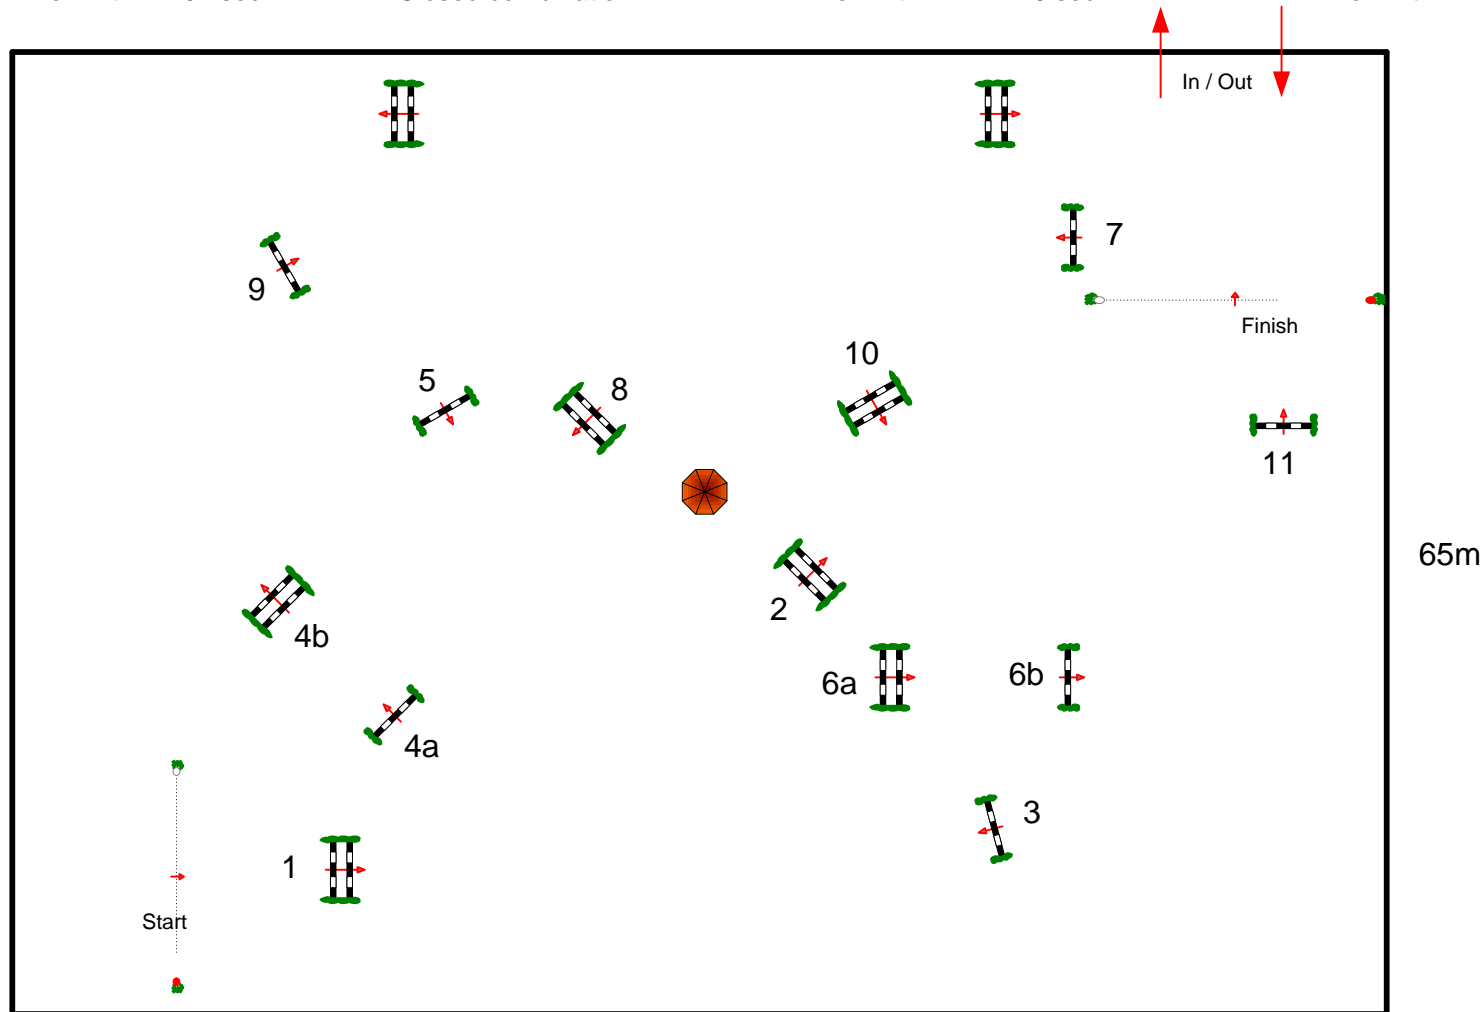

## 12.March – 14. April. 2013

Class No.: 239 Pony 1,15m

Competition against the clock

12.04.2013

Start:

Table: A  
 National RG:  
 FEI RG / Art. 238.2.1  
 Height: 1,15 m

Speed: 325 m/min  
 Length: 550 m  
 Time allowed: 102 sec  
 Time limit: 204 sec

Obstacles: 1-11  
 Efforts:  
 Penalty sec:  
 Closed combination:

1st Jump-off:  
 Length: 0 m  
 Time allowed: 0 sec  
 Time limit: 0 sec

2nd Jump-off:  
 Length: 0 m  
 Time allowed: 0 sec  
 Time limit: 0 sec

ARENA: VASARI

90m

65m

Course Designer: Anders Hafskjold