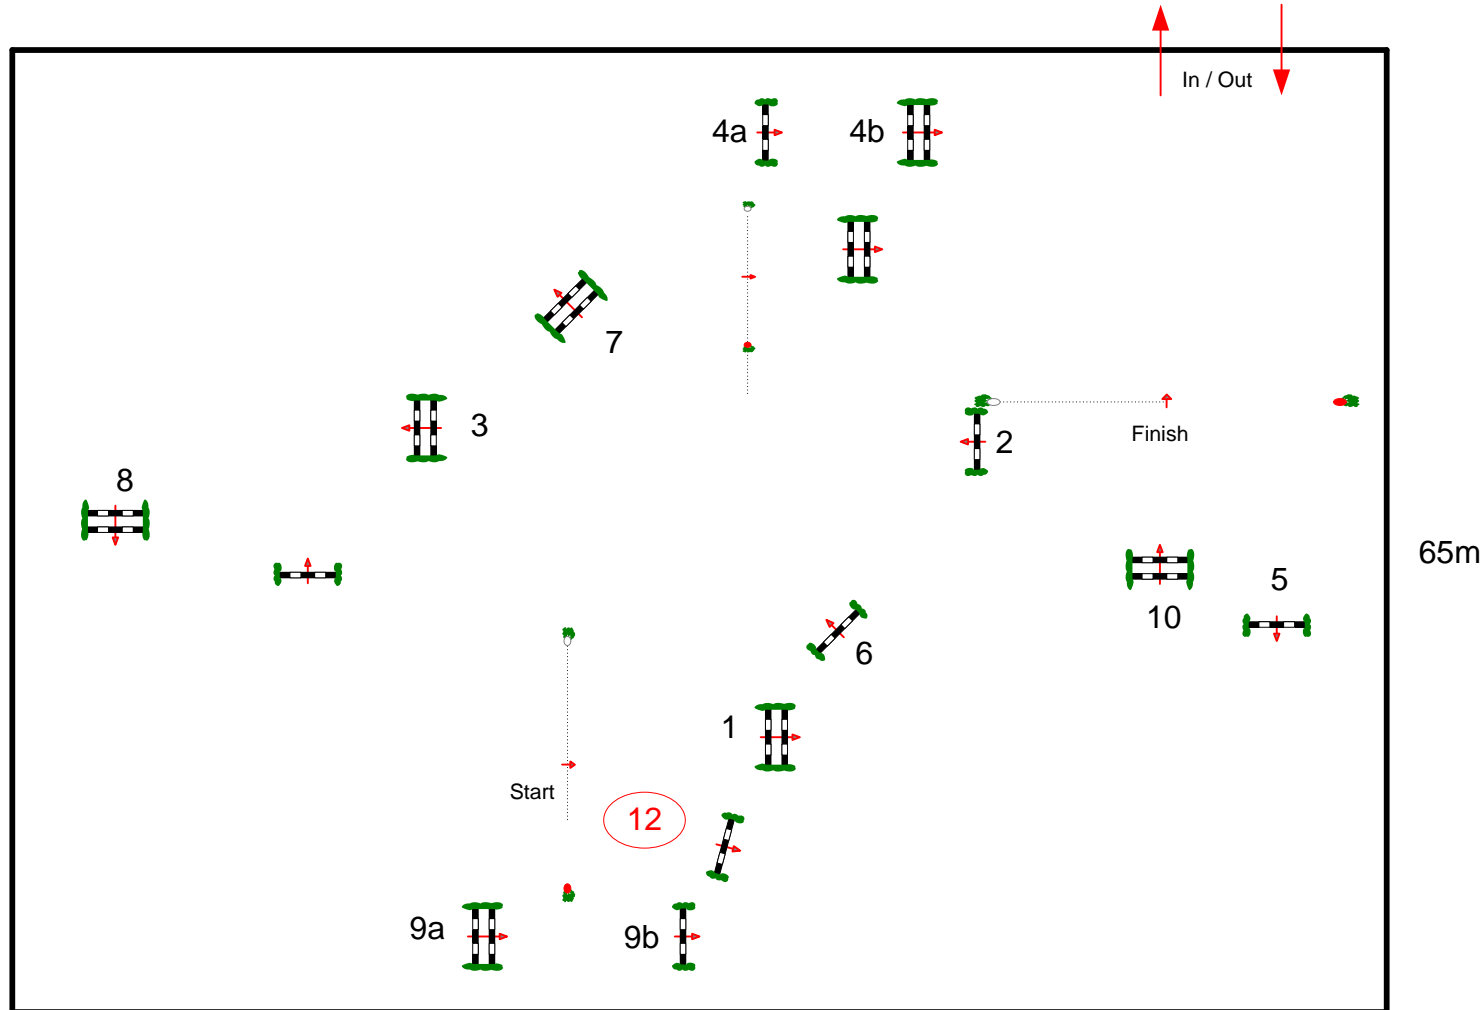

Arezzo Toscana Tour

12.March – 14. April. 2013

Class No.: 242 Bronze 1,20m

Immediate jump off

13.04.2013

Start:

Table: A
 National RG:
 FEI RG / Art. 238.2.2
 Height: 1,20 m

Speed: 350 m/min
 Length: 510 m
 Time allowed: 88 sec
 Time limit: 176 sec

Obstacles: 1-10
 Efforts:
 Penalty sec:
 Closed combination:

1st Jump off: 1,2,4a,4b,6,12,10
 Length: 370 m
 Time allowed: 64 sec
 Time limit: 128 sec

2nd Jump-off:
 Length: 0 m
 Time allowed: 0 sec
 Time limit: 0 sec

ARENA: VASARI

90m

Course Designer: Anders Hafskjold