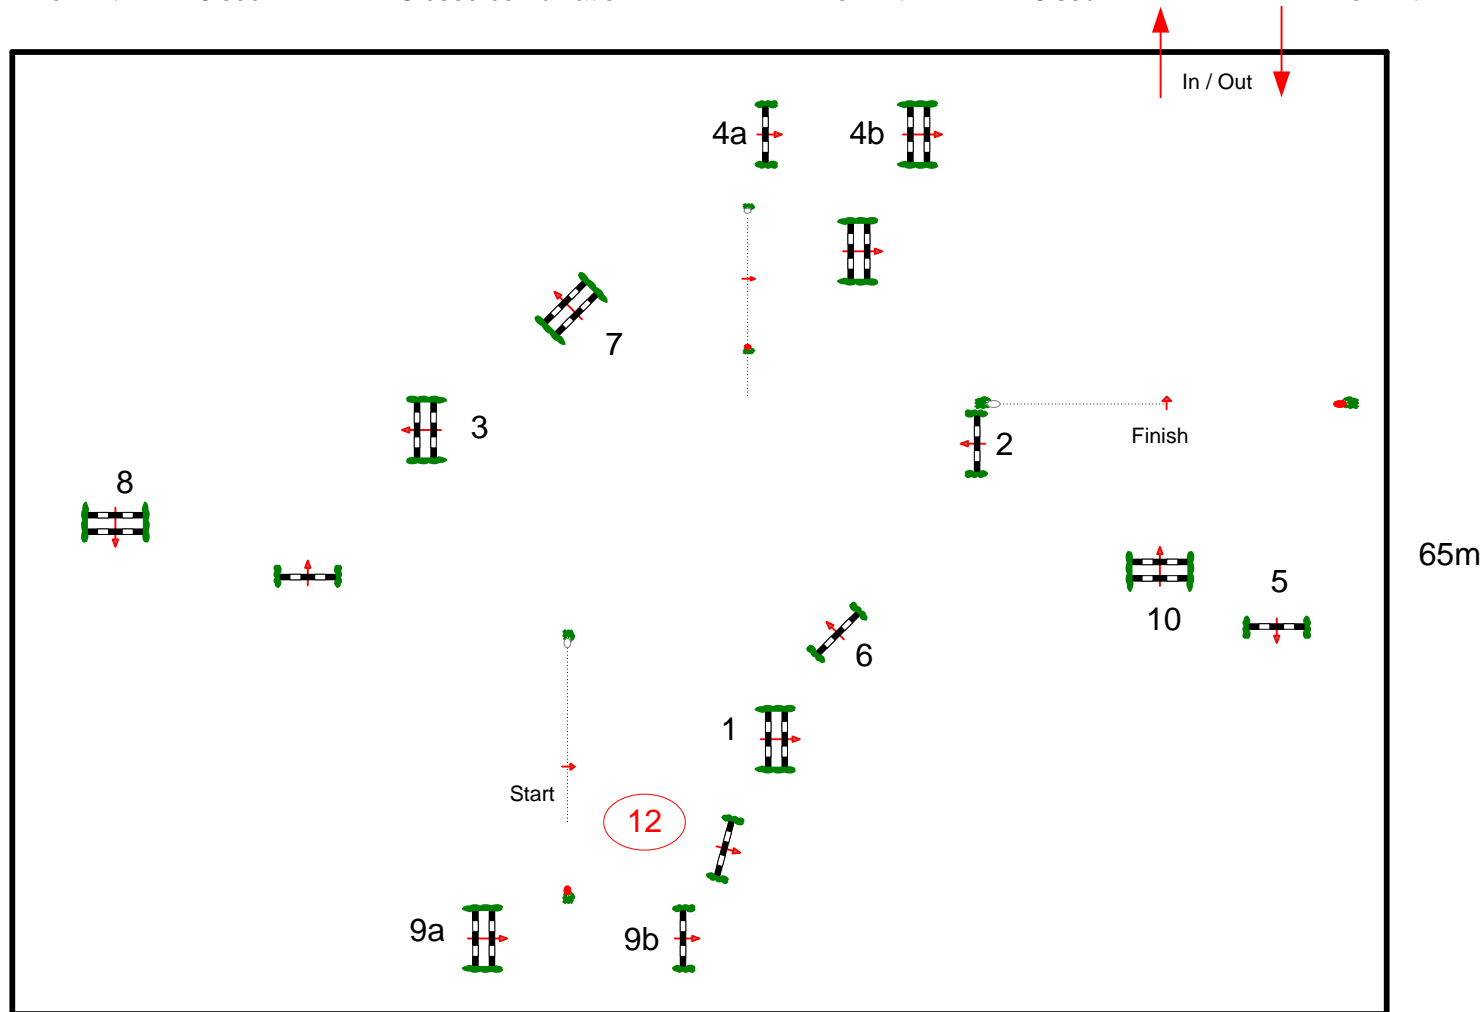

Arezzo Toscana Tour

12.March – 14. April. 2013

Class No.: 243 Junior/Children 1,20/1,15m

Immediate jump off

13.04.2013

Start:

Table: A
 National RG:
 FEI RG / Art. 238.2.2
 Height: 1,20/1,15 m

Speed: 350 m/min
 Length: 510 m
 Time allowed: 88 sec
 Time limit: 176 sec

Obstacles: 1-10
 Efforts:
 Penalty sec:
 Closed combination:

1st Jump off: 1,2,4a,4b,6,12,10
 Length: 370 m
 Time allowed: 64 sec
 Time limit: 128 sec

2nd Jump-off:
 Length: 0 m
 Time allowed: 0 sec
 Time limit: 0 sec

ARENA: VASARI

90m

Course Designer: Anders Hafskjold