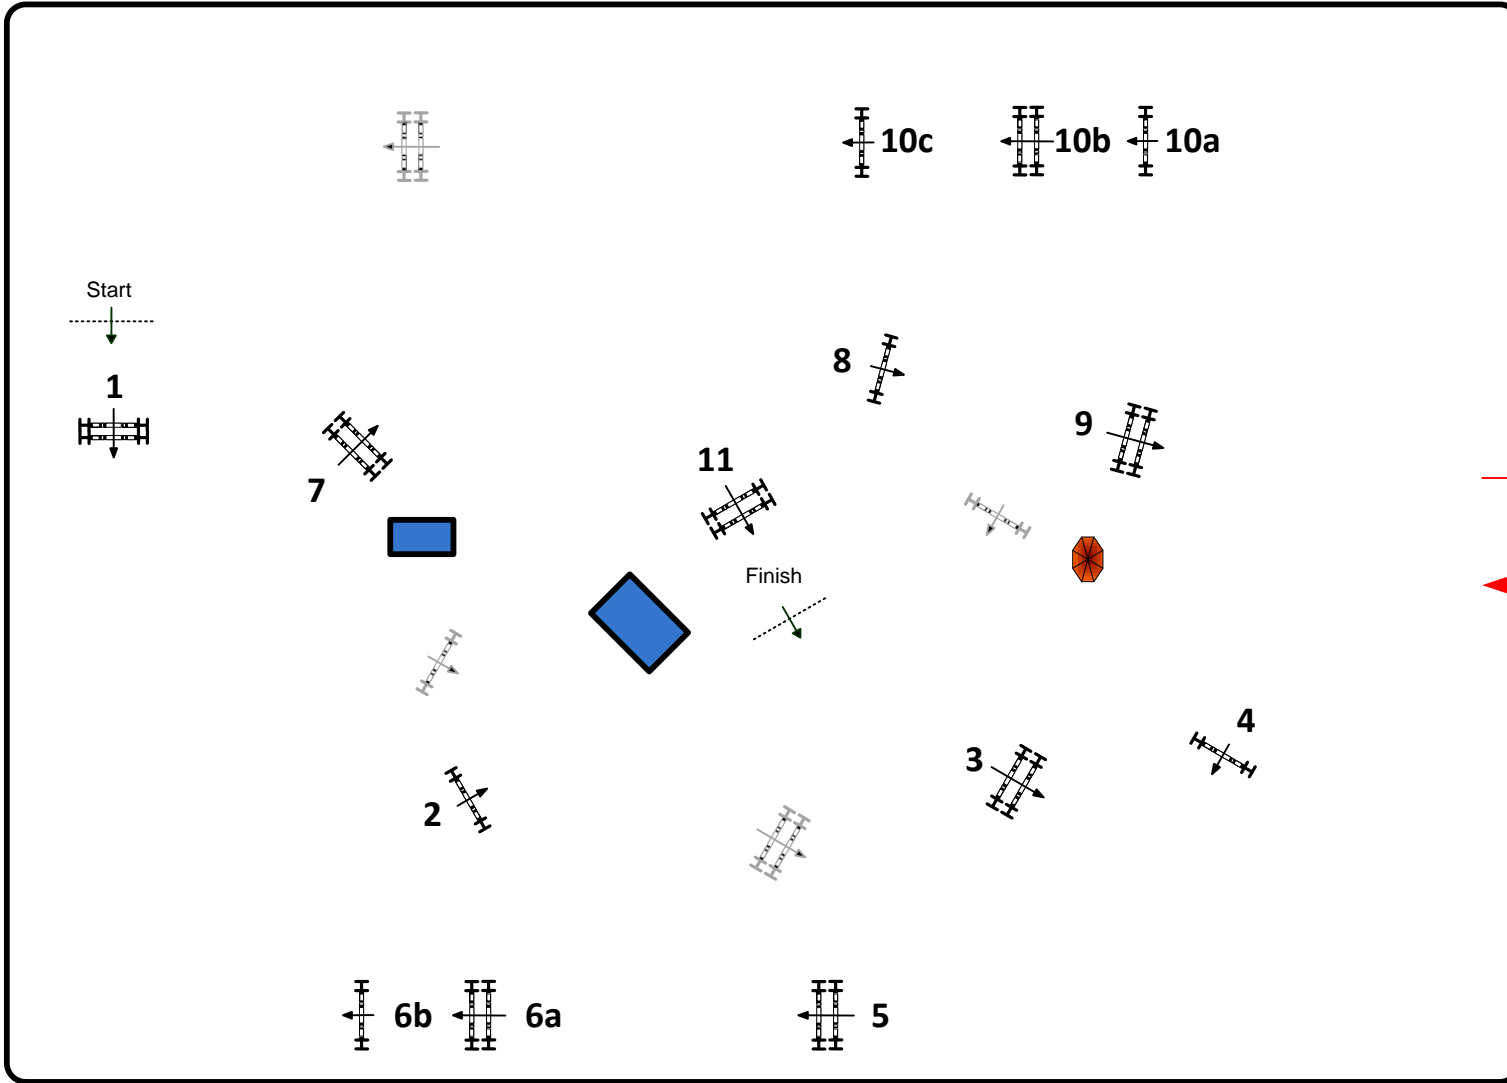

Class No.: 244

BRONZE TOUR - 125m

Competition against the clock

13 April 2013

Start: 0:00

Table: A
 National RG: -
 FEI RG / Art. 238.2.1
 Height: 1,25 m

Speed: 350 m/min
 Length: 460 m
Time allowed: 79 sec
 Time limit: 158 sec

Obstacles: 11
 Efforts: 14

Course Design Team
 Alan Wade
 Francois Denis

JURY