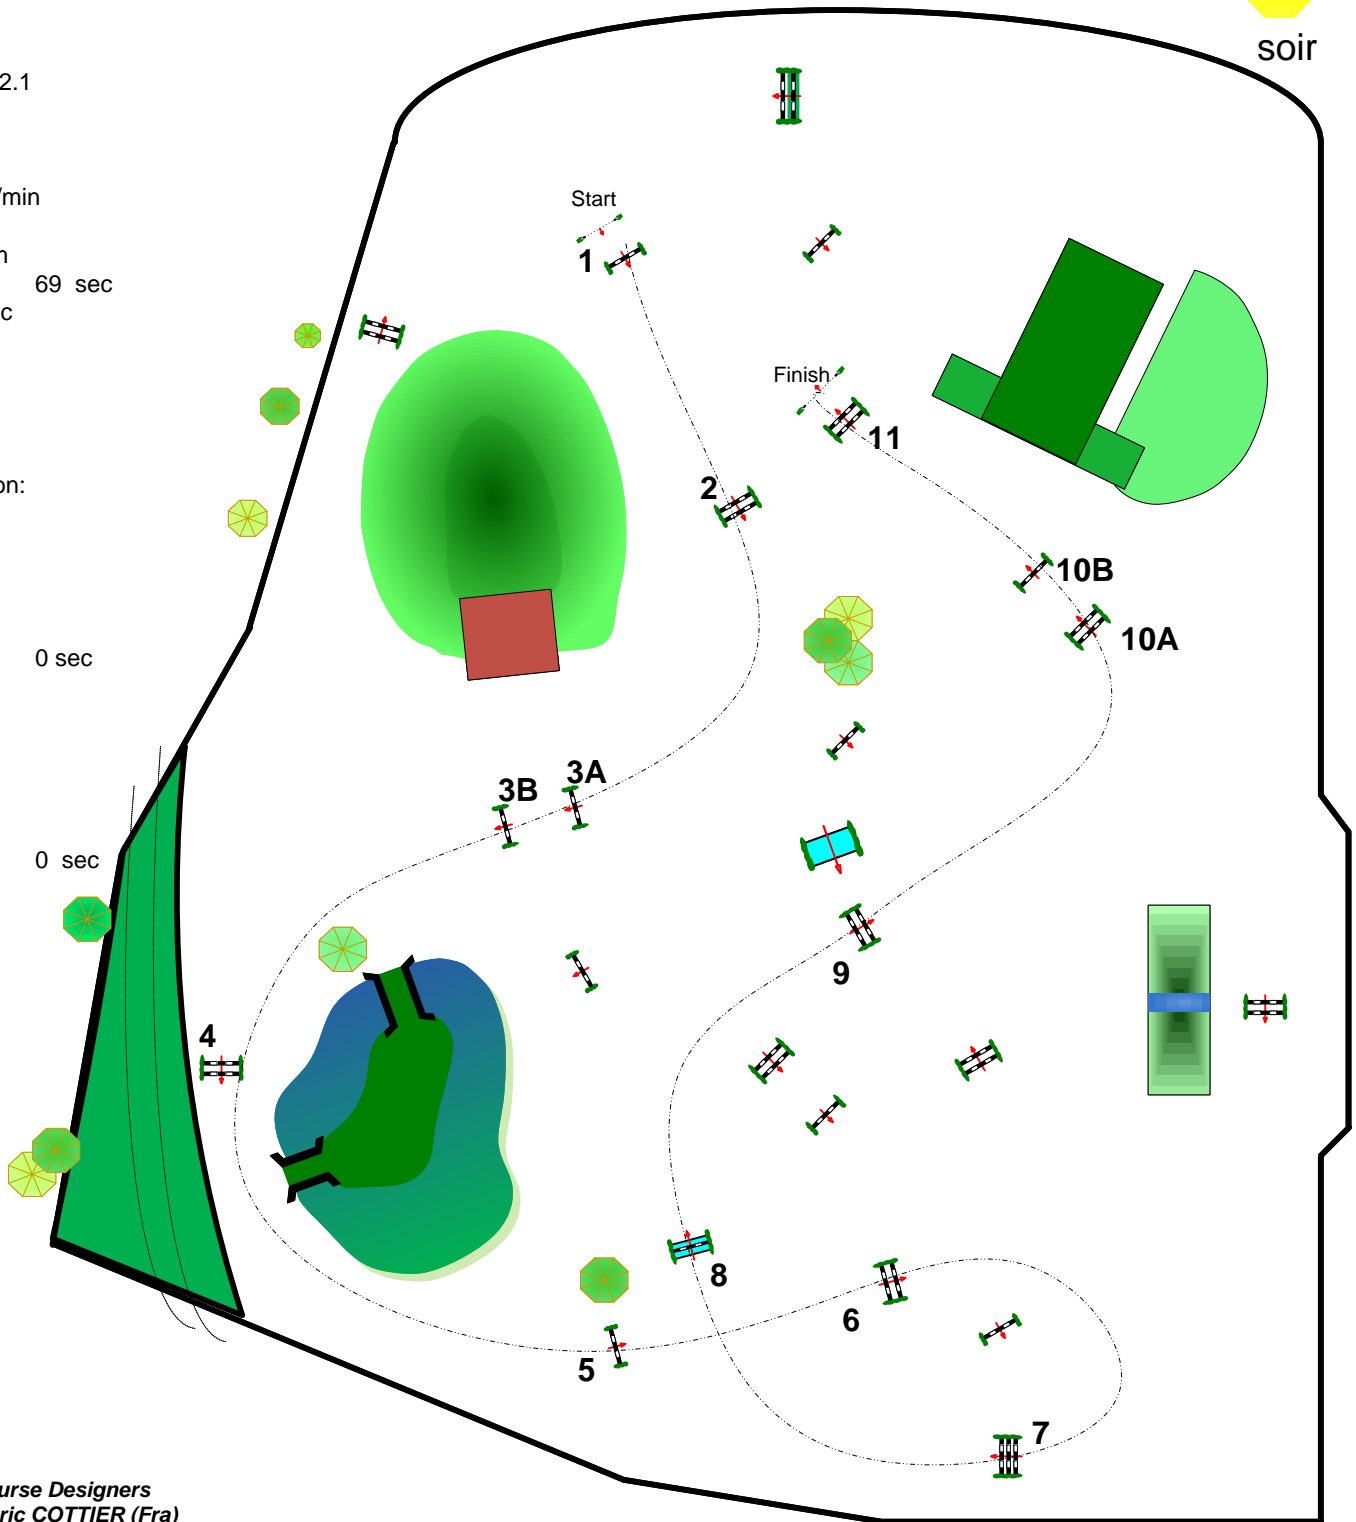

CSI *** 11 - 14 April 2013

AREZZO EQUESTRIAN CENTRE

CAMPO BOCCACIO

Class No.: 248

International Competition

Competition against the clock

sabato 13 aprile 2013

Start: 9.15

Table: A
National RG:
FEI RG / Art. 238.2.1
Height: 1.40 m

Speed: 350 m/min

Length: 400 m
Time allowed: 69 sec
Time limit: 138 sec

Obstacles: 11
Efforts: 13
Penalty sec
Closed combination:

:
Length: m
Time allowed: 0 sec
Time limit: 0 sec

2nd Jump-off:
Length: 0 m
Time allowed: 0 sec
Time limit: 0 sec

soir

matin

Course Designers
Frédéric COTTIER (Fra)
Elio Travagliati (Ita)

JURY