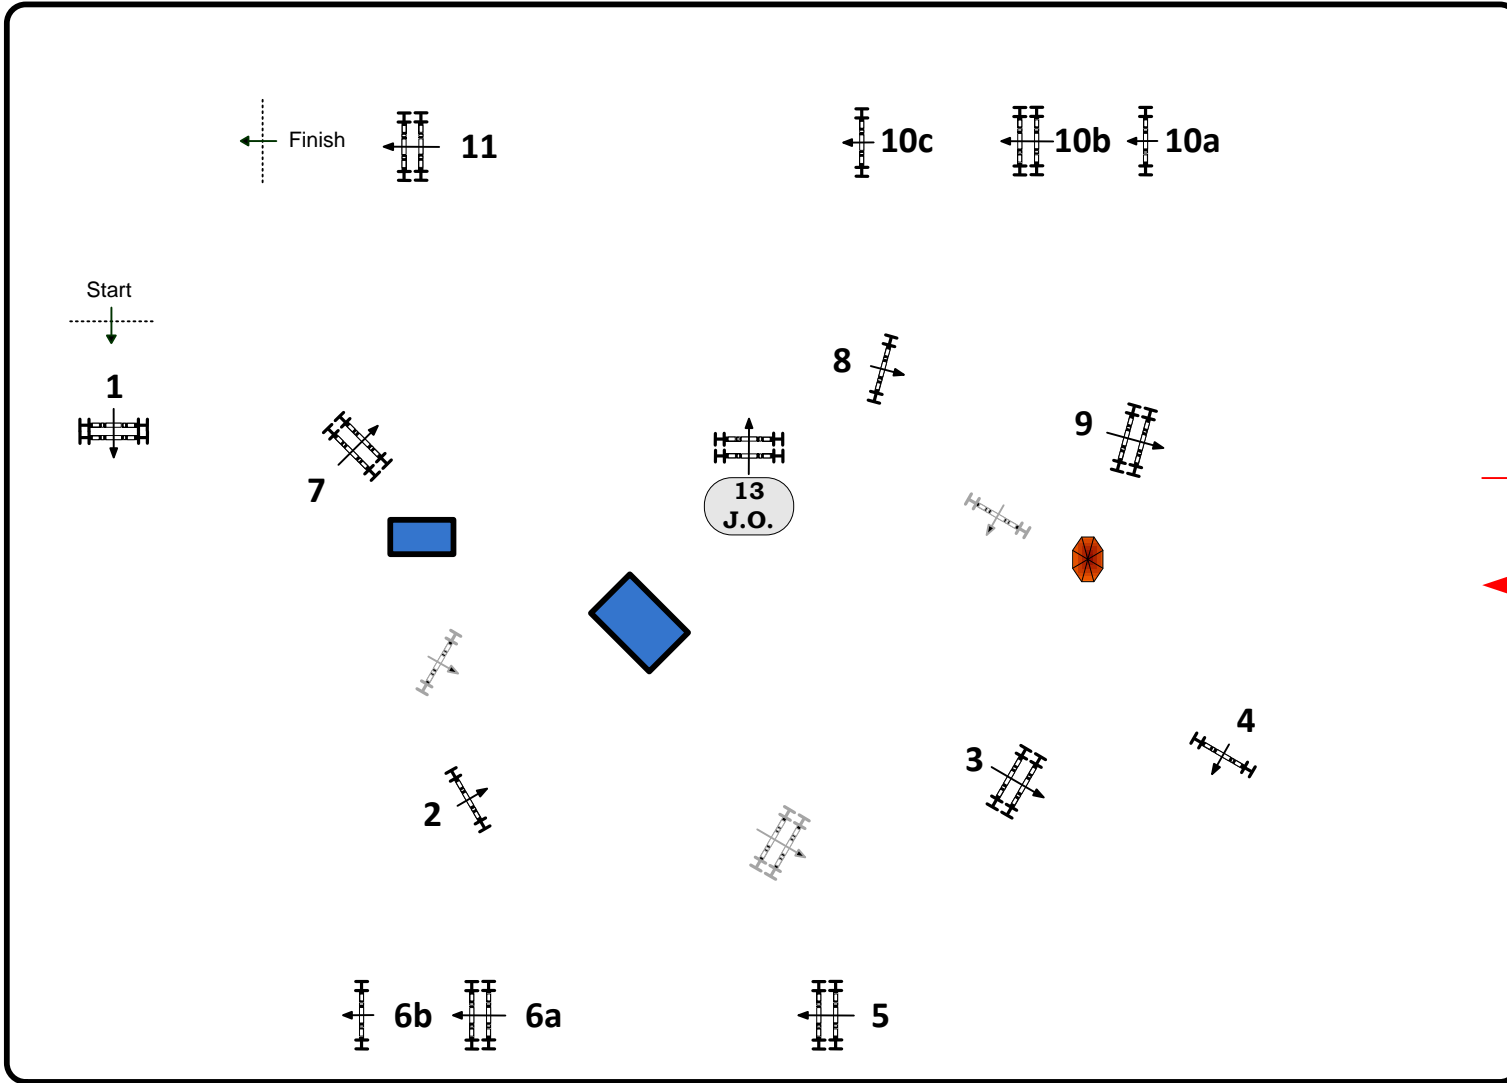

Class No.: 249 GOLD TOUR - 135m

IMMEDIATE JUMP-OFF

13 April 2013

Start: 0:00

Table: A
 National RG: -
 FEI RG / Art. 238.2.2 + 245.3
 Height: 1,35 m

Speed: 350 m/min
 Length: 440 m
Time allowed: 76 sec
 Time limit: 152 sec

Obstacles: 11
 Efforts: 14

1st Jump-off:
1-2-6ab-7-8-(13)-11.
 Length: 300 m
Time allowed: 52 sec
 Time limit: 104 sec

Course Design Team
 Alan Wade
 Francois Denis

JURY