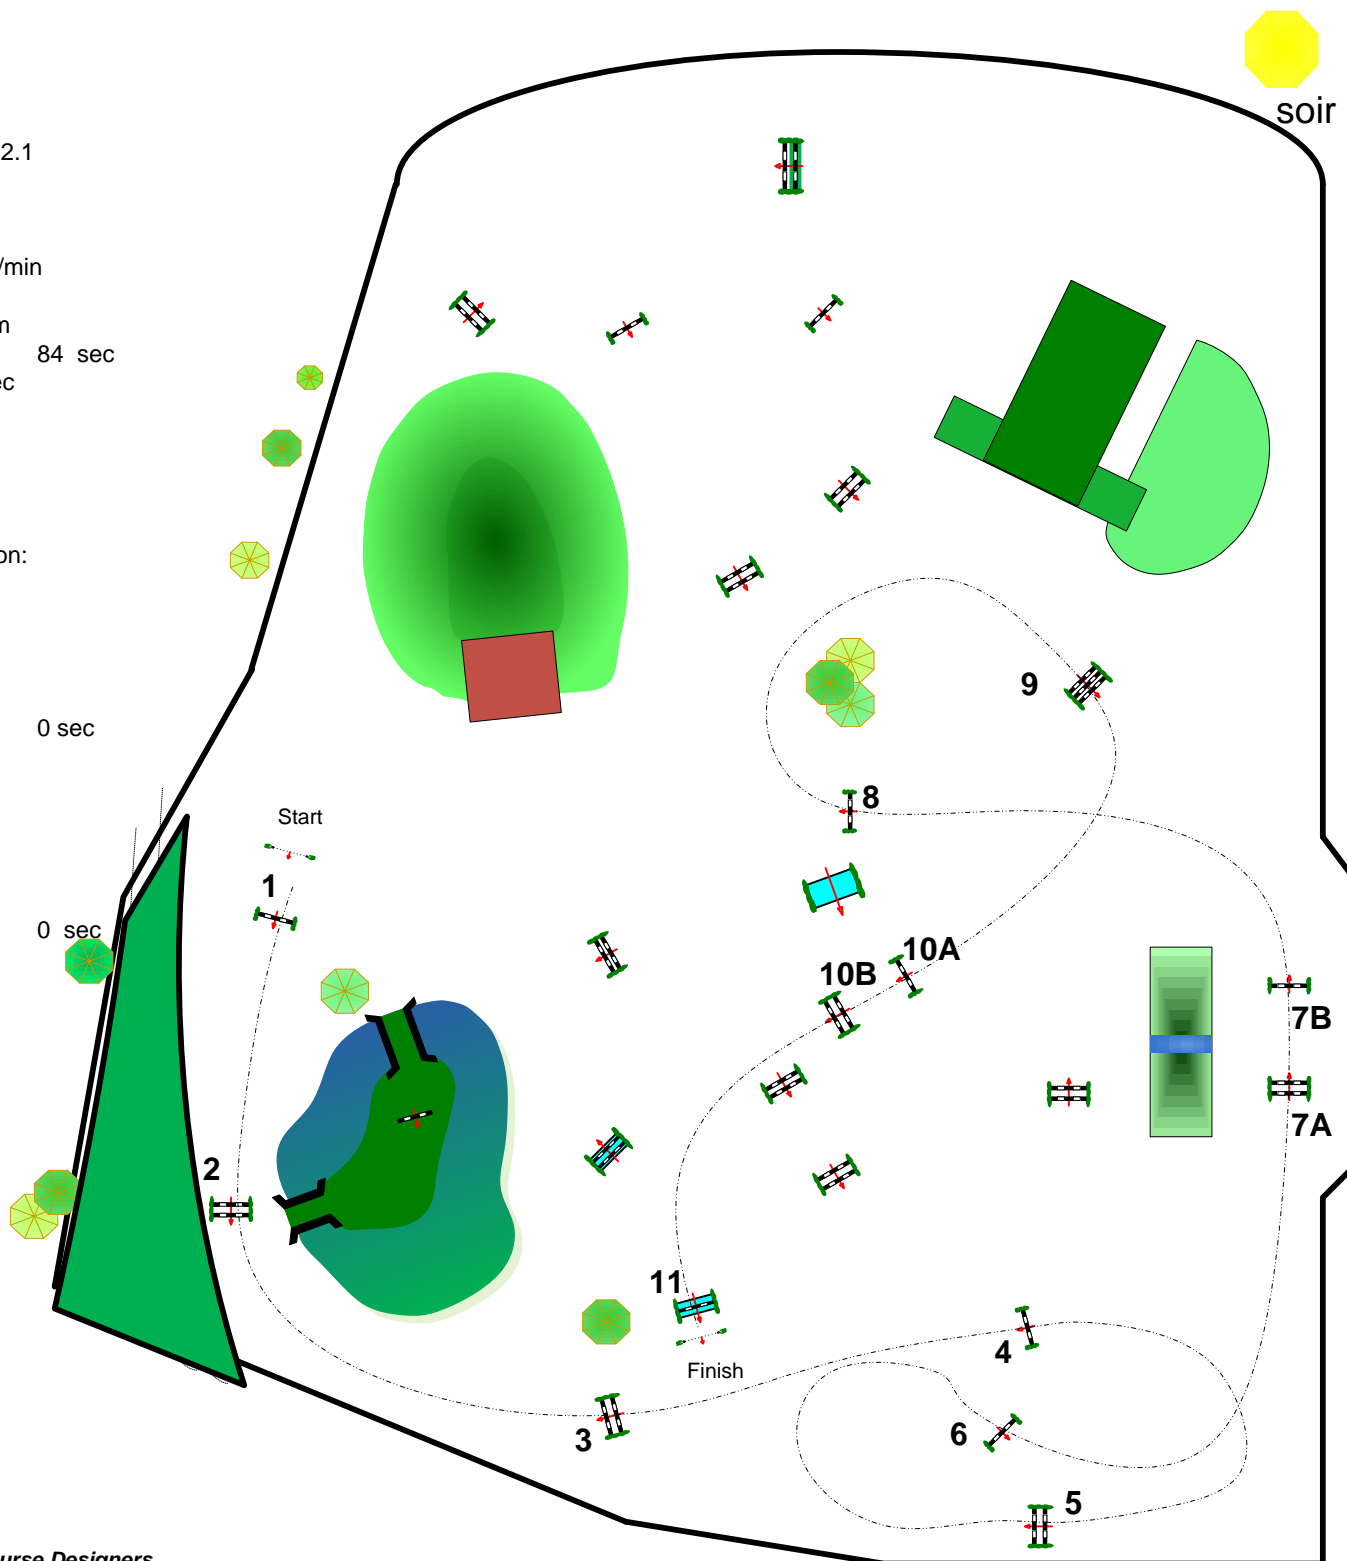

Table: A
National RG:
FEI RG / Art. 238.2.1
Height: 1.40 m

Speed: 350 m/min

Length: 490 m
Time allowed: 84 sec
Time limit: 168 sec

Obstacles: 11
Efforts: 13
Penalty sec
Closed combination:

:
Length: m
Time allowed: 0 sec
Time limit: 0 sec

2nd Jump-off:

Length: 0 m
Time allowed: 0 sec
Time limit: 0 sec

matin

Course Designers
Frédéric COTTIER (Fra)
Elio Travagliati (Ita)

JURY