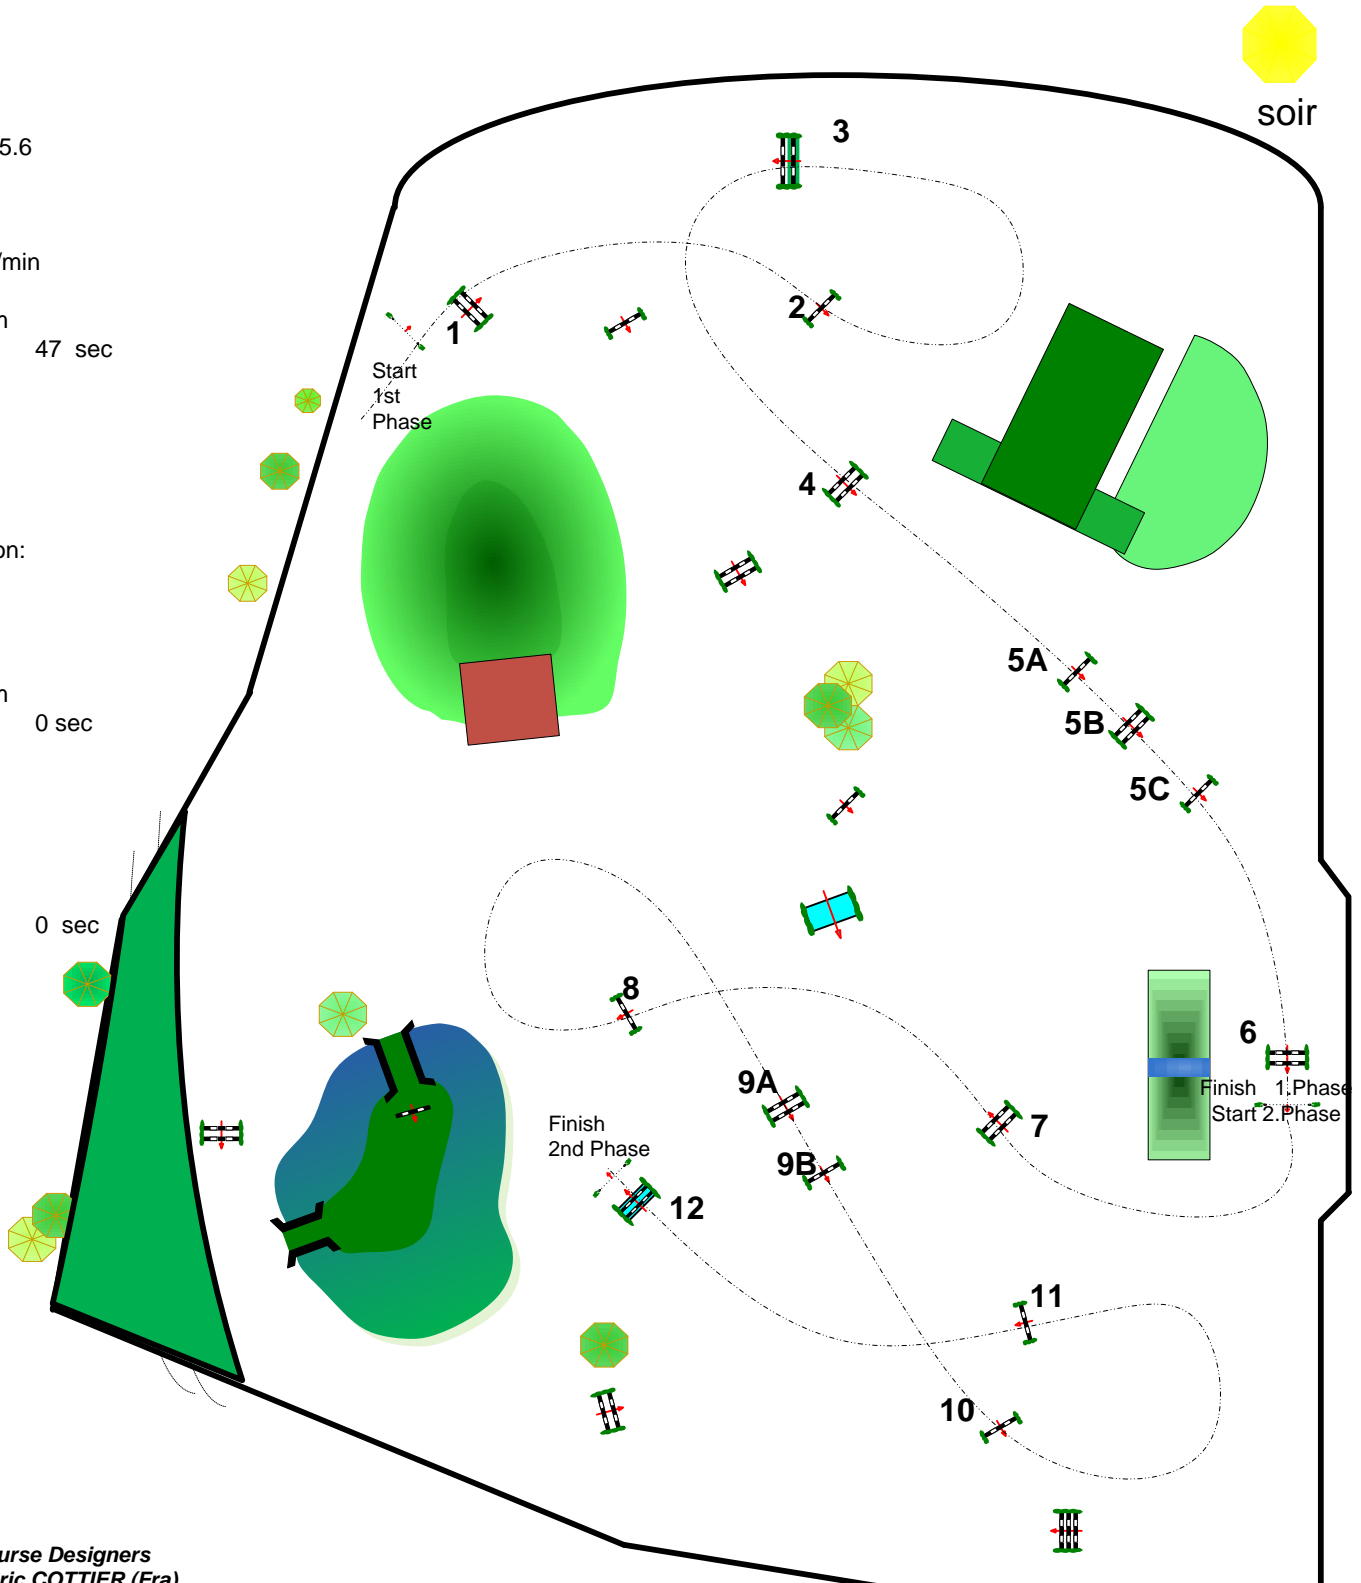

CSI *** 11 - 14 April 2013

AREZZO EQUESTRIAN CENTRE

CAMPO BOCCACIO

Class No.: 251

International Competition

Competition in two Phases

sabato 13 aprile 2013

Start: 0

Table: A
National RG:
FEI RG / Art. 274.5.6
Height: 1,50 m

Speed: 350 m/min

Length: 270 m
Time allowed: 47 sec
Time limit: 94 sec

Obstacles: 6
Efforts: 8
Penalty sec
Closed combination:

2nd Phase:
7 to 12
Length: 330 m
Time allowed: 0 sec
Time limit: 0 sec

2nd Jump-off:
Length: 0 m
Time allowed: 0 sec
Time limit: 0 sec

Course Designers
Frédéric COTTIER (Fra)
Elio Travagliati (Ita)

JURY