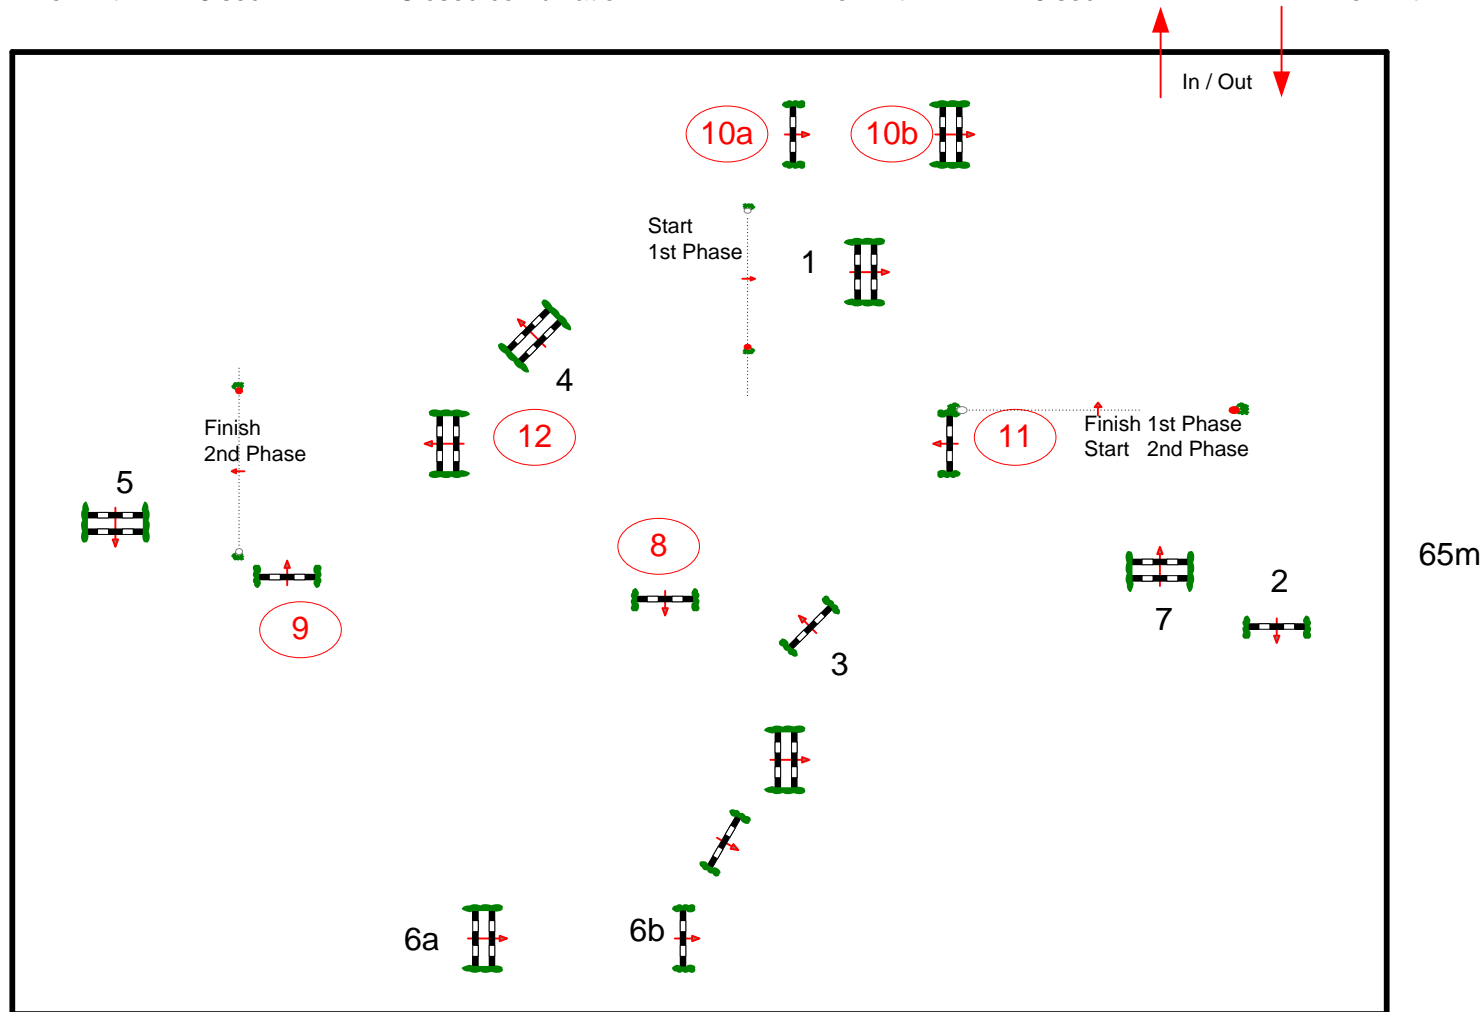

## 12. March – 14. April. 2013

Class No.: 252 Pony 1,10m

2 Phases

13.04.2013

Start:

Table: A  
 National RG:  
 FEI RG / Art. 274.5.3  
 Height: 1,10 m

Speed: 350 m/min  
 Length: 340 m  
 Time allowed: 59 sec  
 Time limit: 118 sec

Obstacles: 1-7  
 Efforts:  
 Penalty sec:  
 Closed combination:

2nd Phase: 8-12  
 Length: 320 m  
 Time allowed: 55 sec  
 Time limit: 110 sec

2nd Jump-off:  
 Length: 0 m  
 Time allowed: 0 sec  
 Time limit: 0 sec

ARENA: VASARI

90m

Course Designer: Anders Hafskjold